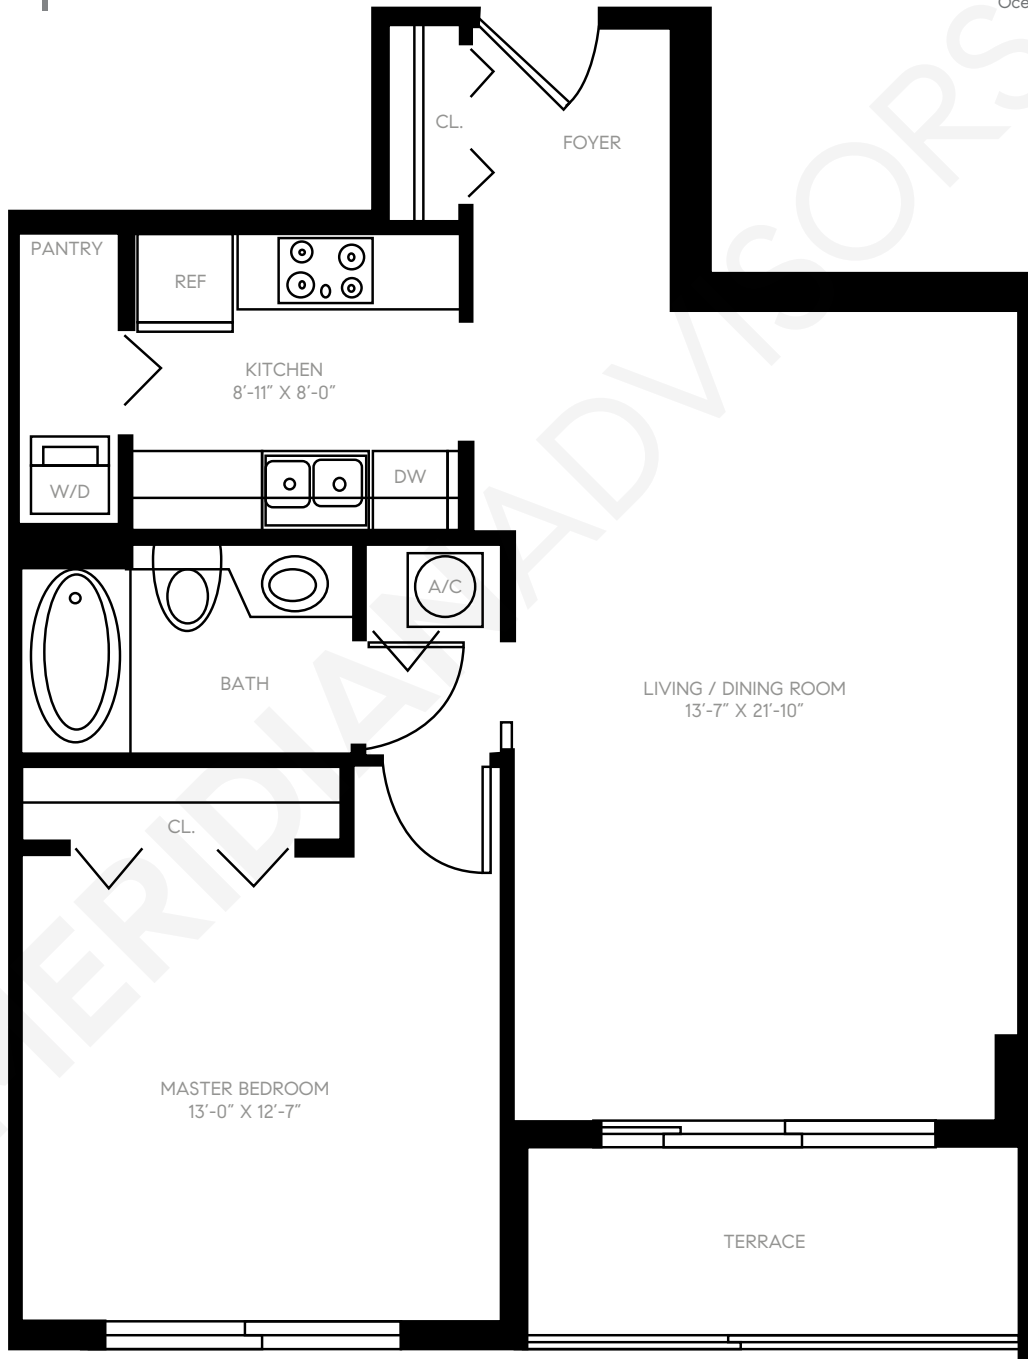

## Floor Plan D Residence 05

1 Master Bedrooms  
1 Bathroom

Area	Sq. Ft.	Sq. M.
Int.	783	73
Ext.	67	6
<b>Total</b>	<b>850</b>	<b>79</b>

All dimensions are approximate and all floor plans and development plans are subject to change without notice.