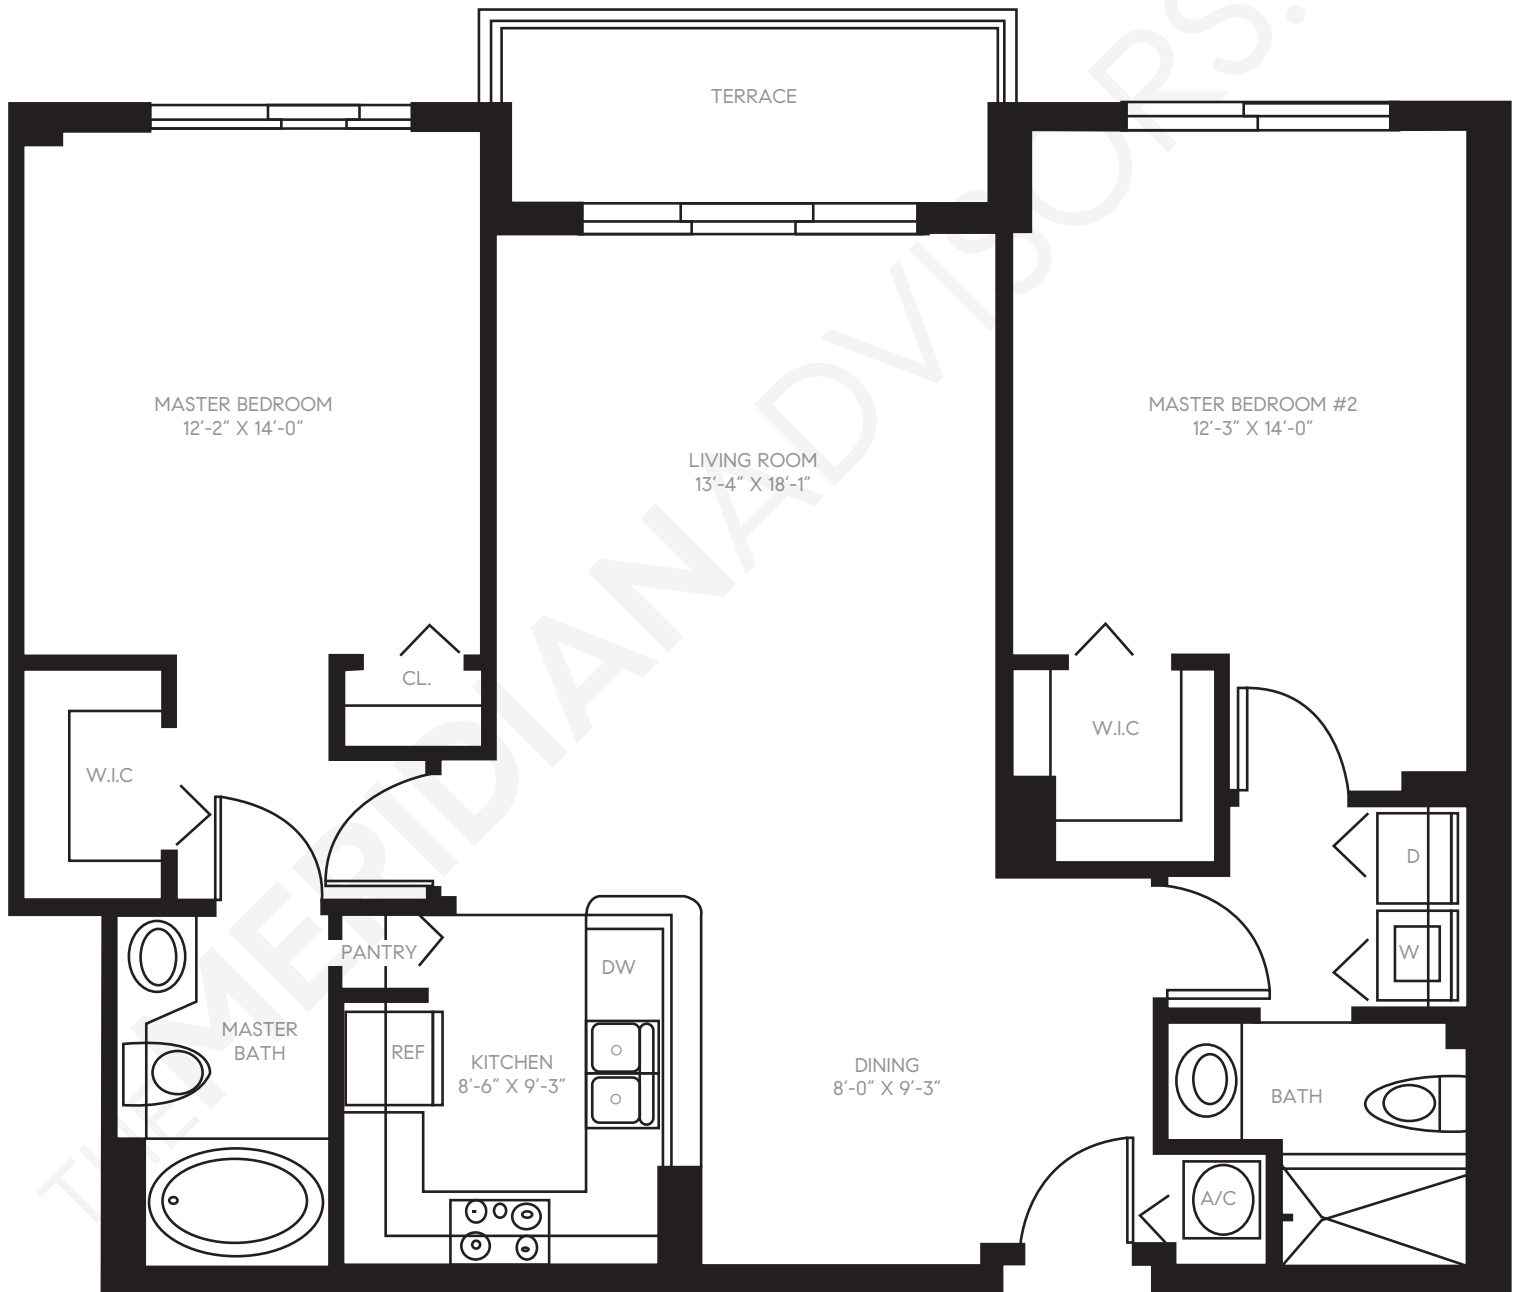

The Yacht Club at Portofino

90 Alton Road
South of Fifth - Miami Beach

TheMeridianAdvisors.com
305.537.6795

Closing Homes, Opening Doors

Floor Plan B Residence 10

2 Master Bedrooms 2 Bathrooms	Area	Sq. Ft.	Sq. M.
	Int.	1,151	107
	Ext.	67	6
	Total	1,218	113

All dimensions are approximate and all floor plans and development plans are subject to change without notice.