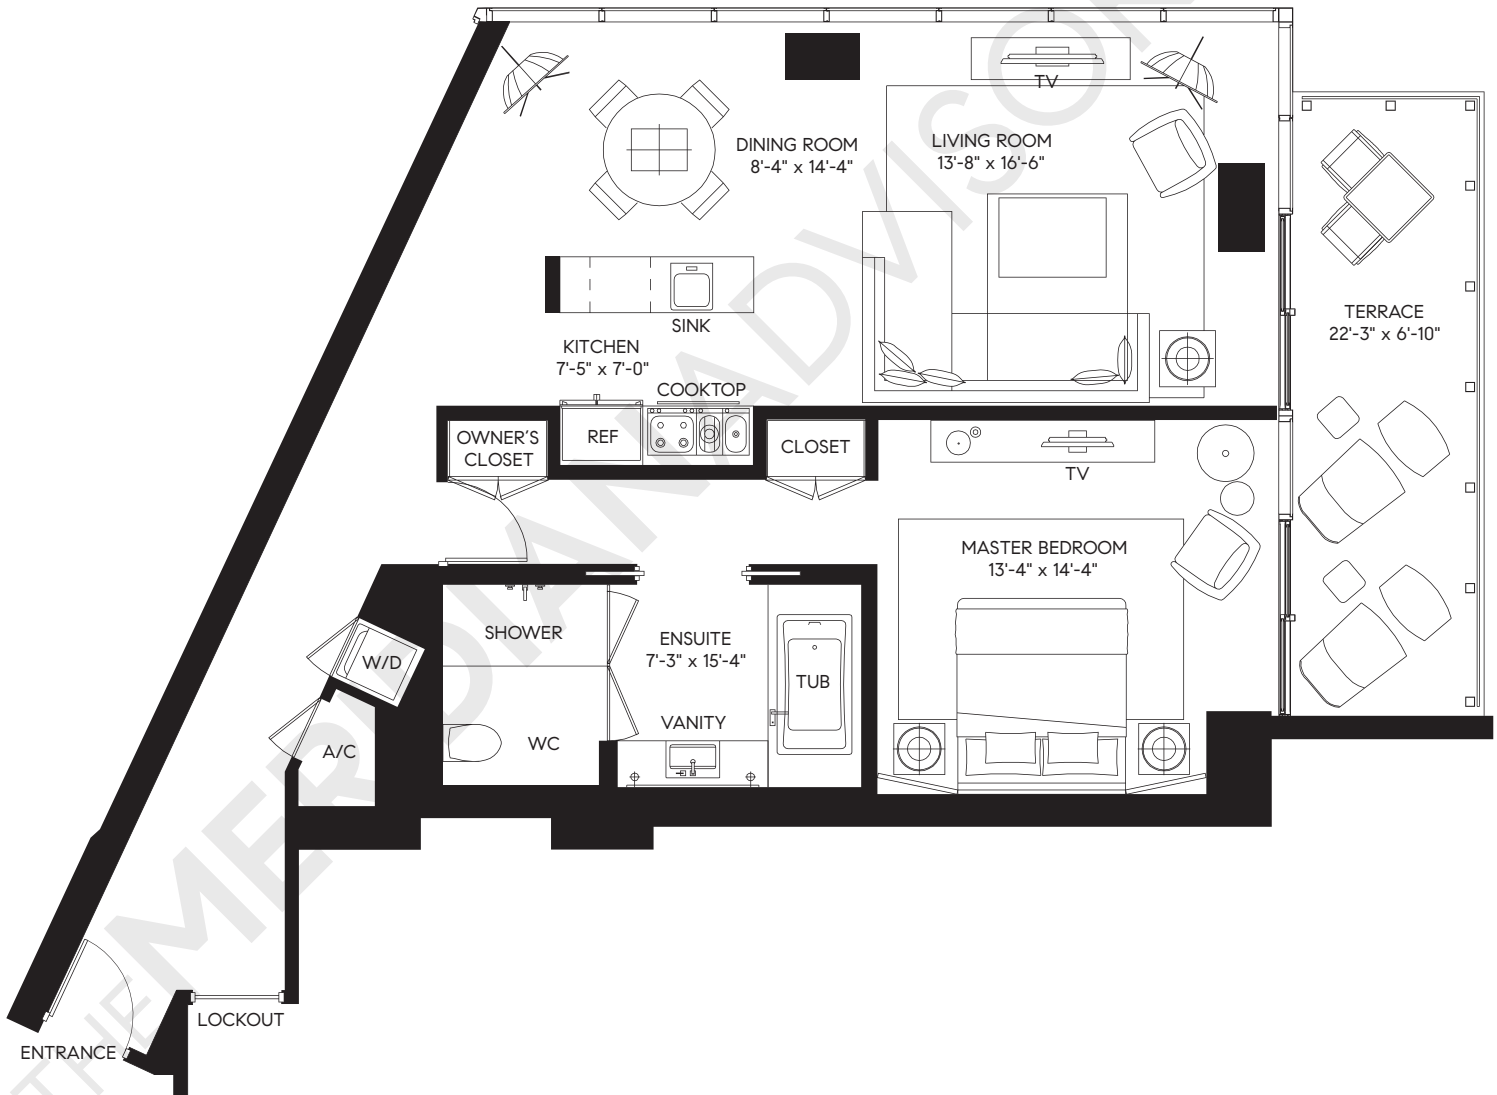

W South Beach

2201 Collins Avenue
Collins Park - Miami Beach

TheMeridianAdvisors.com
305.537.6795

Closing Homes, Opening Doors

Ocean Residence M

1 Bedroom
1 Bathroom

Area	Sq. Ft.	Sq. M.
Int.	1,054	97.9
Ext.	162	15.0
Total	1,216	112.9

All dimensions are approximate and all floor plans and development plans are subject to change without notice.