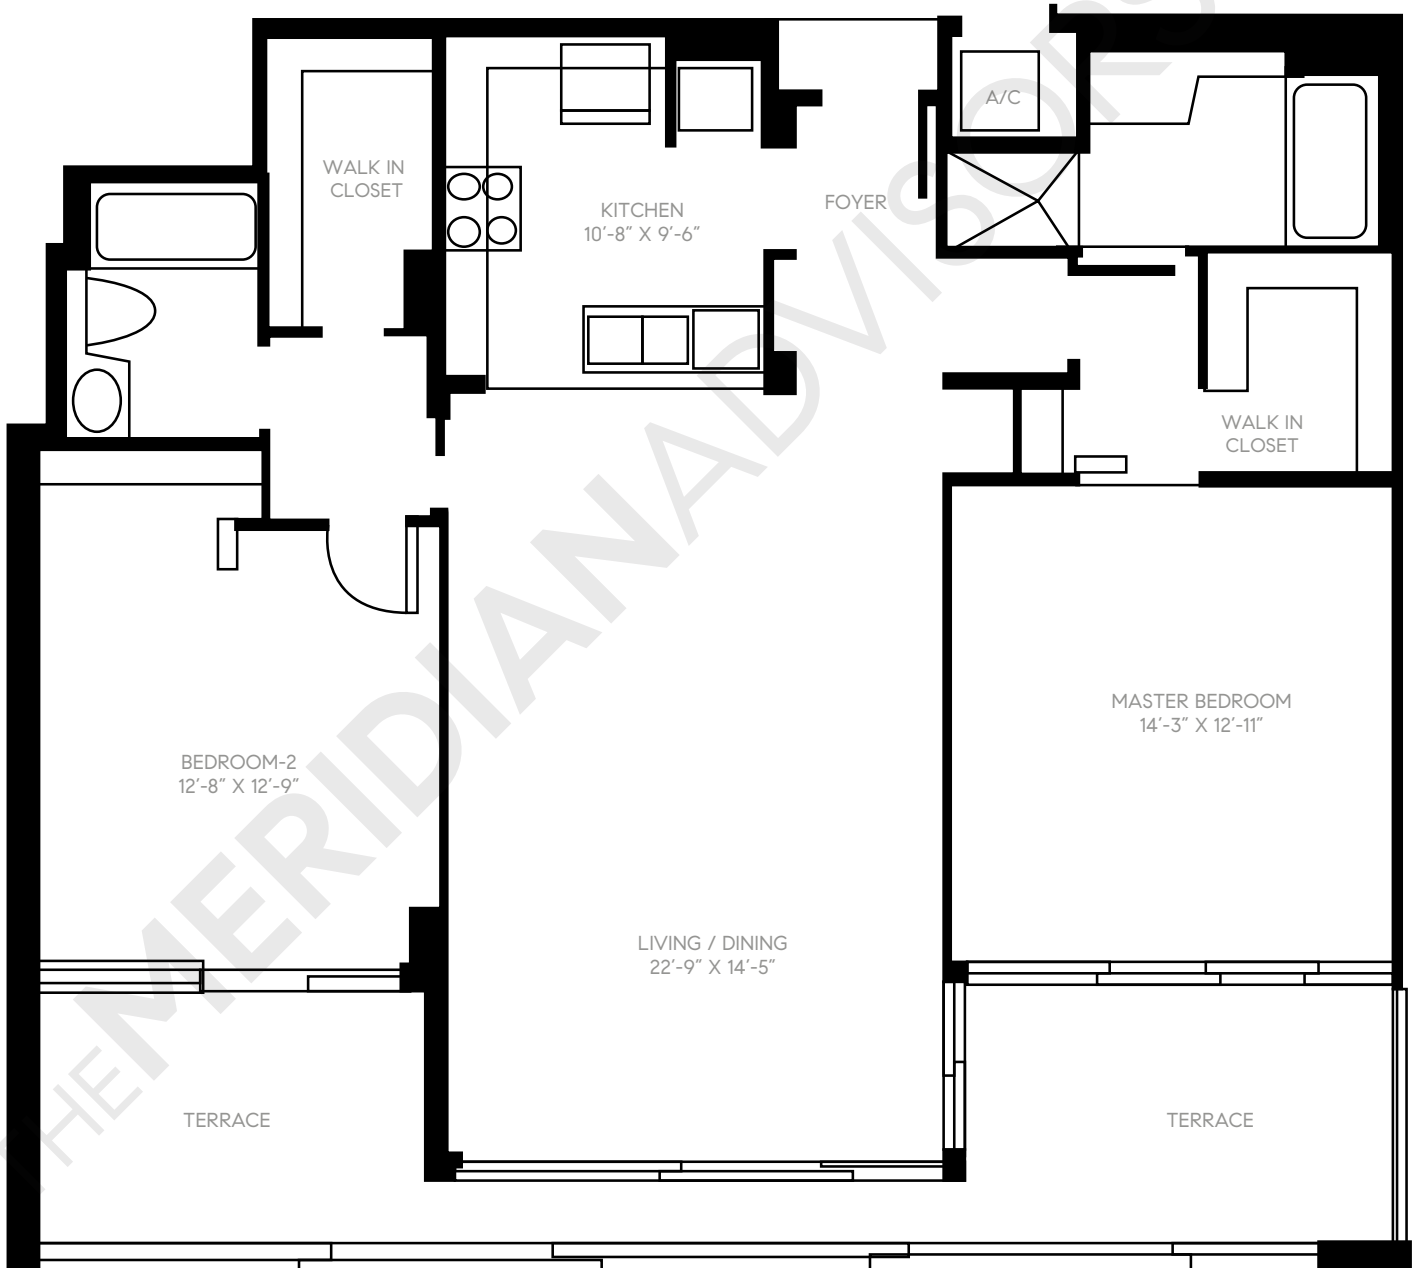

South Pointe Tower

400 South Pointe Drive
Miami Beach

TheMeridianAdvisors.com
305.537.6795

Closing Homes, Opening Doors

Floor Plan 01 Residences 401 - 2301

2 Bedrooms	Area	Sq. Ft.	Sq. M.
2 Bathrooms	Int.	1,165	108
	Total	1,165	108

All dimensions are approximate and all floor plans and development plans are subject to change without notice.