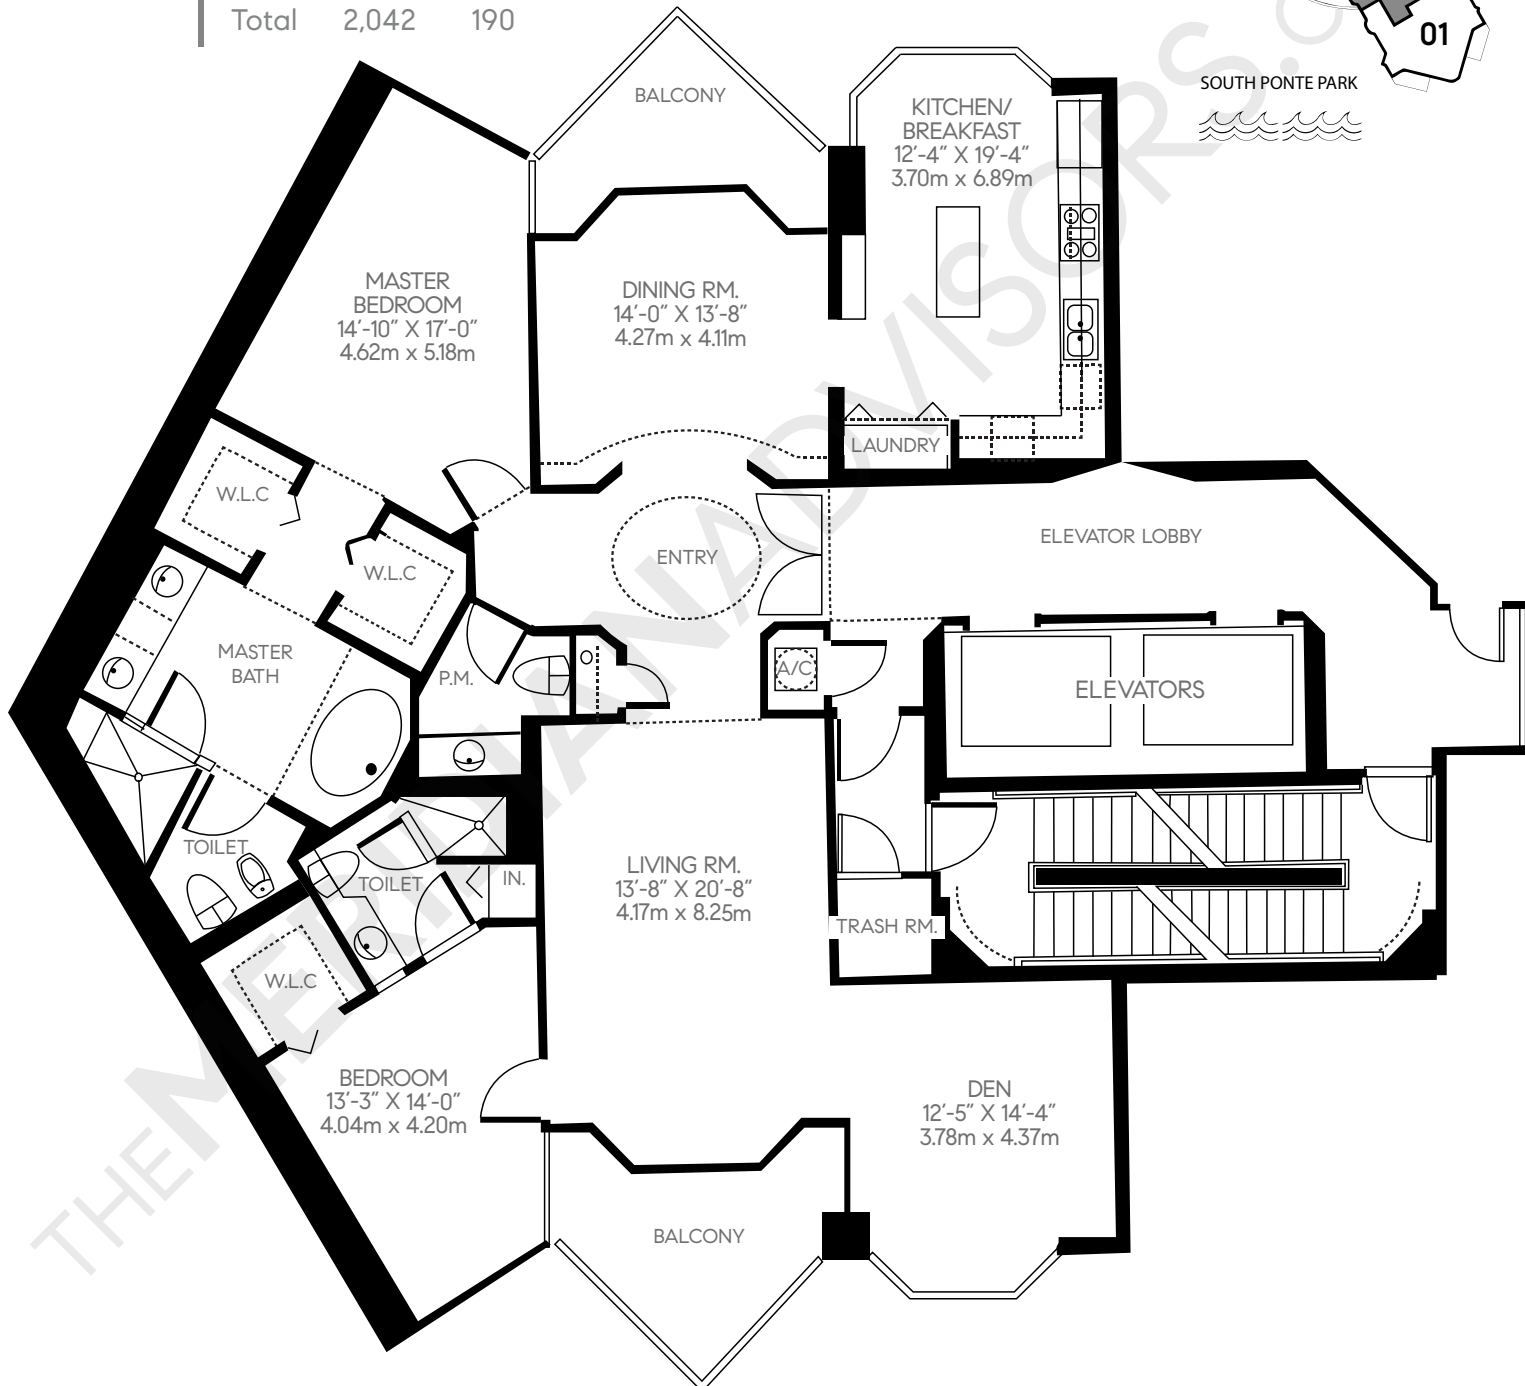

# Portofino Tower

300 South Pointe Drive  
South of Fifth - Miami Beach

TheMeridianAdvisors.com  
305.537.6795

Closing Homes, Opening Doors

## Floor Plan C

Residences 1002 - 2802 / 4202 - 4302  
1004 - 2804 / 4204 - 4304  
1006 - 2806 / 4206 - 4306

2 Bedrooms  
2.5 Bathrooms  
Den

Area	Sq. Ft.	Sq. M.
Int.	2,042	190
<b>Total</b>	<b>2,042</b>	<b>190</b>

All dimensions are approximate and all floor plans and development plans are subject to change without notice.