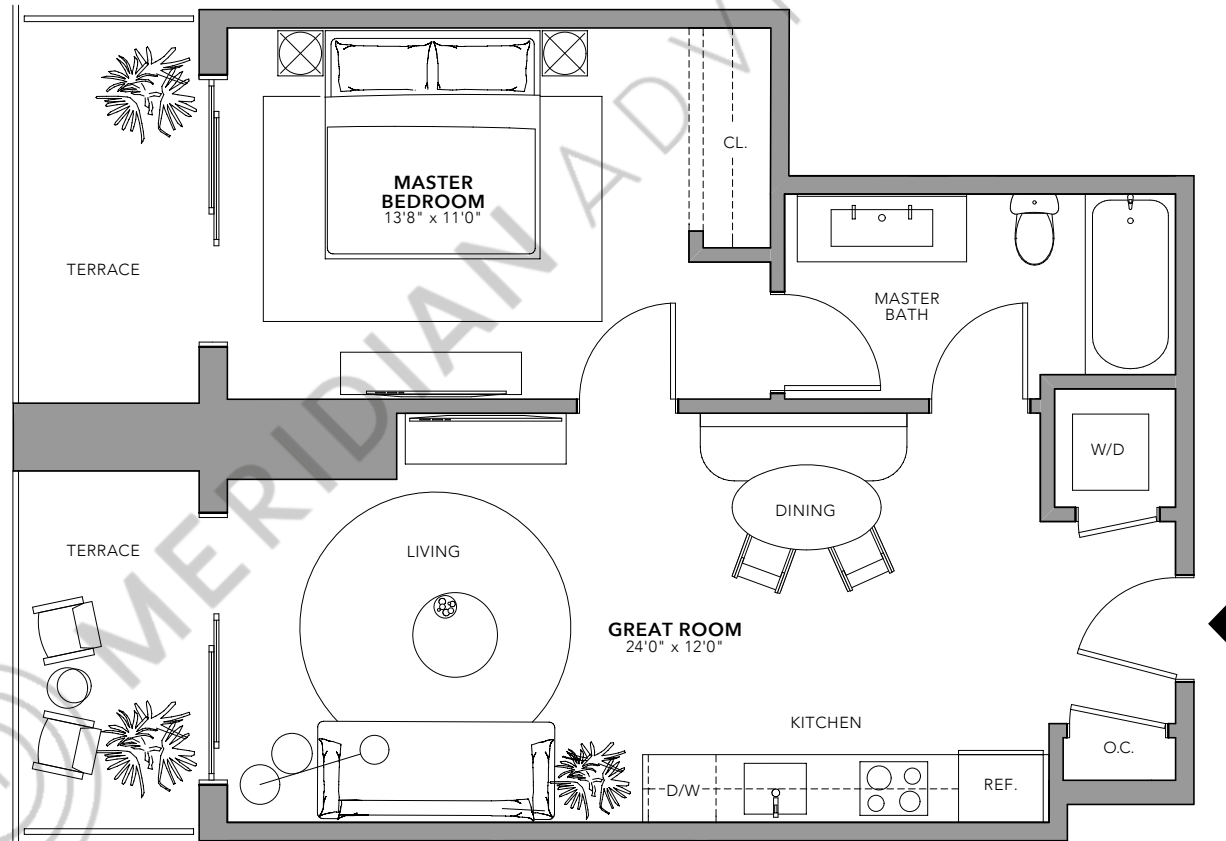

TYPE /

04

FLOOR / 24-47
1 BEDROOM / 1 BATHROOM

INTERIOR /	637 SF	59M²
BALCONY /	132 SF	12M²
TOTAL /	769 SF	71M²

NATIIVO™ / MIAMI