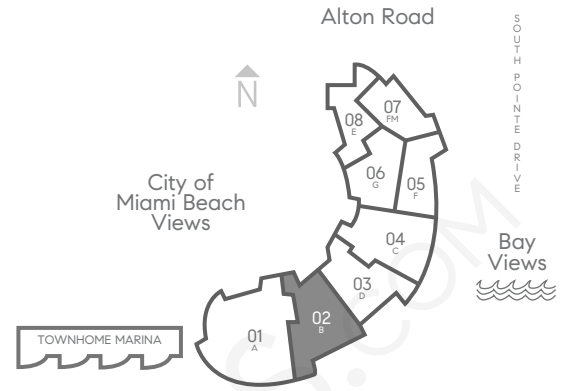

"The Murano" at Portofino

1000 South Pointe Drive
 South of Fifth - Miami Beach

TheMeridianAdvisors.com
 305.537.6795

Closing Homes, Opening Doors

Floor Plan B Residences 402 - 2802

3 Bedrooms
 3.5 Bathrooms

Area	Sq. Ft.	Sq. M.
Int.	2,618	243
Ext.	462	43
Total	3,080	286

All dimensions are approximate and all floor plans and development plans are subject to change without notice.