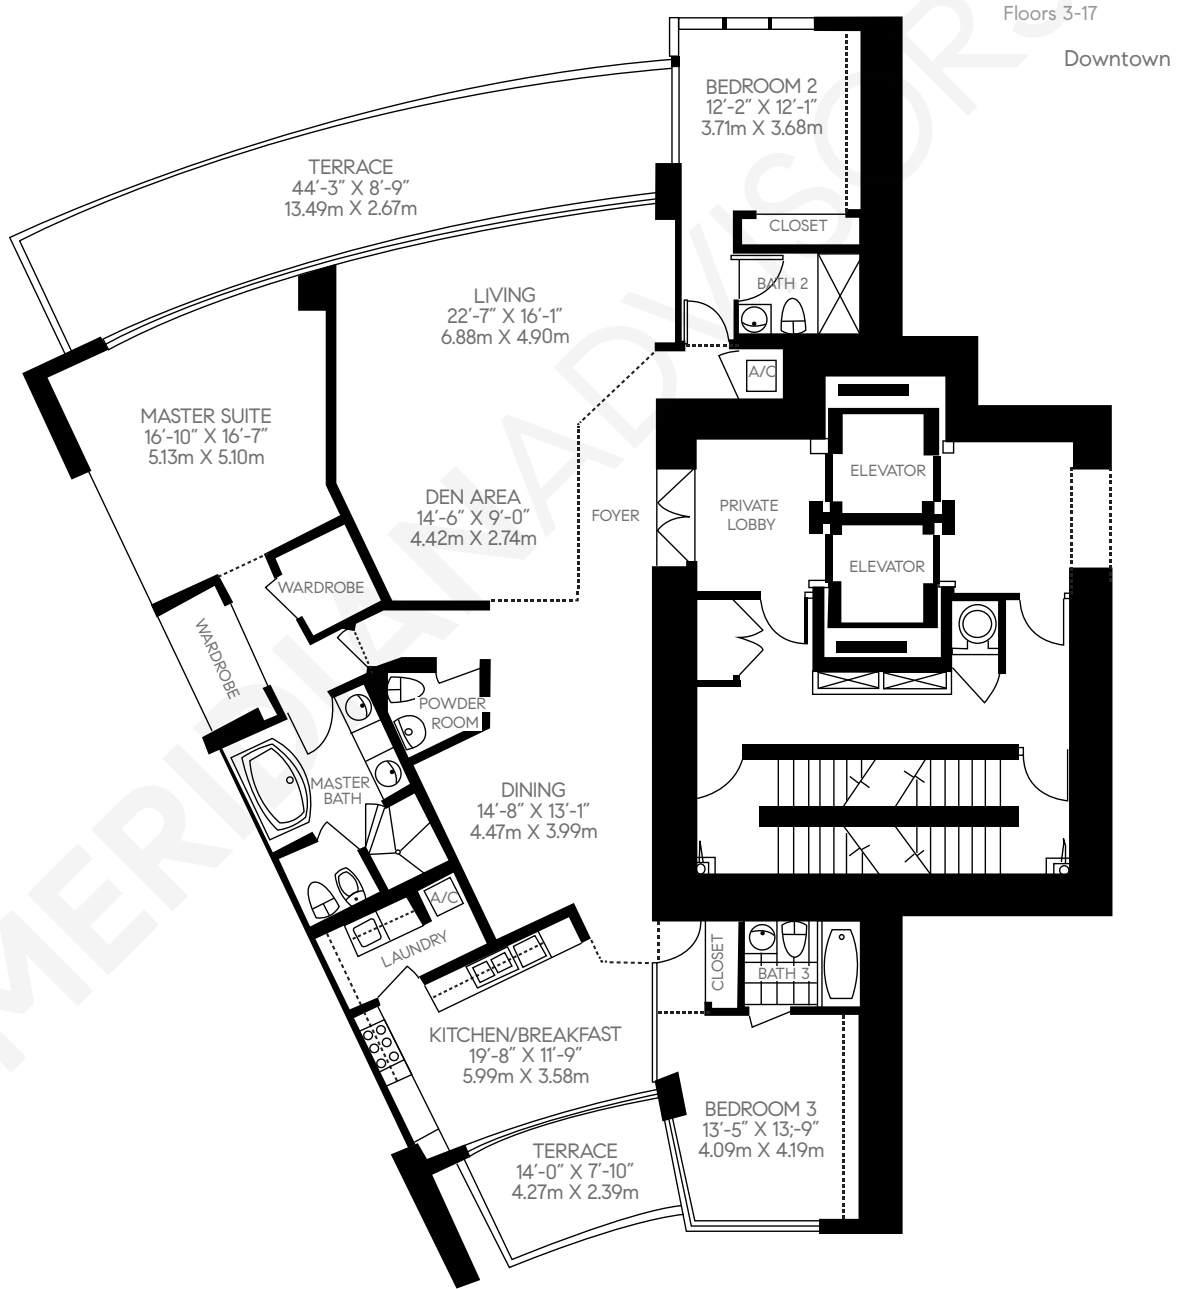

"The Murano" at Portofino

1000 South Pointe Drive
 South of Fifth - Miami Beach

TheMeridianAdvisors.com
 305.537.6795

Closing Homes, Opening Doors

Floor Plan B Residences 402 - 2802

3 Bedrooms
 3.5 Bathrooms

Area	Sq. Ft.	Sq. M.
Int.	2,618	243
Ext.	462	43
Total	3,080	286

All dimensions are approximate and all floor plans and development plans are subject to change without notice.