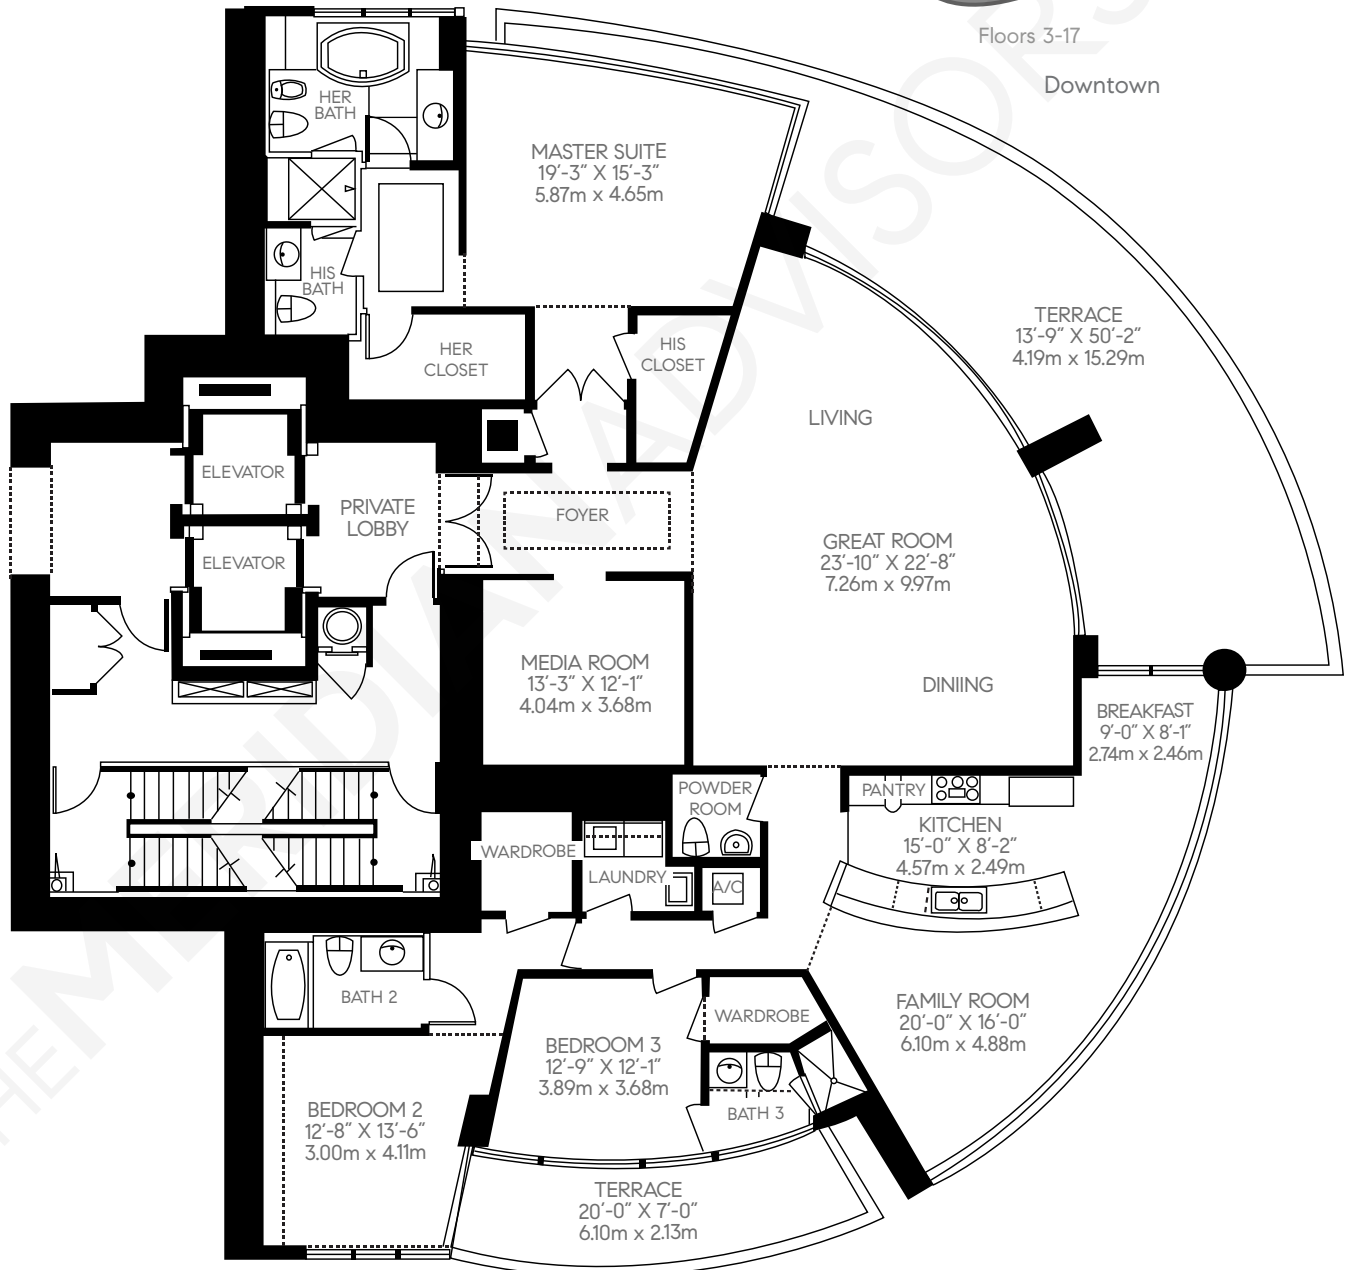

# "The Murano" at Portofino

1000 South Pointe Drive  
South of Fifth - Miami Beach

TheMeridianAdvisors.com  
305.537.6795

Closing Homes, Opening Doors

## Floor Plan A Residences 401 - 3801

3 Bedrooms  
4.5 Bathrooms

	Area	Sq. Ft.	Sq. M.
Int.		3,365	313
Ext.		826	77
<b>Total</b>		<b>4,208</b>	<b>391</b>

All dimensions are approximate and all floor plans and development plans are subject to change without notice.