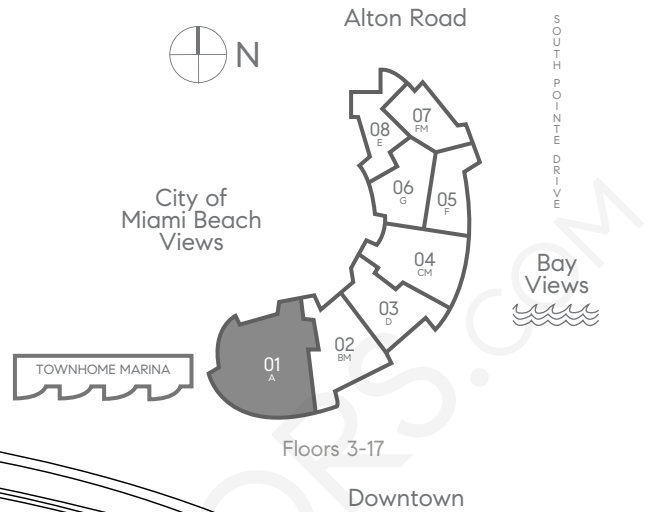

# "The Murano" at Portofino

1000 South Pointe Drive  
South of Fifth - Miami Beach

TheMeridianAdvisors.com  
305.537.6795

Closing Homes, Opening Doors

## Floor Plan A Residences 401 - 3801

3 Bedrooms  
4.5 Bathrooms

	Area	Sq. Ft.	Sq. M.
Int.		3,365	313
Ext.		826	77
<b>Total</b>		<b>4,208</b>	<b>391</b>

All dimensions are approximate and all floor plans and development plans are subject to change without notice.