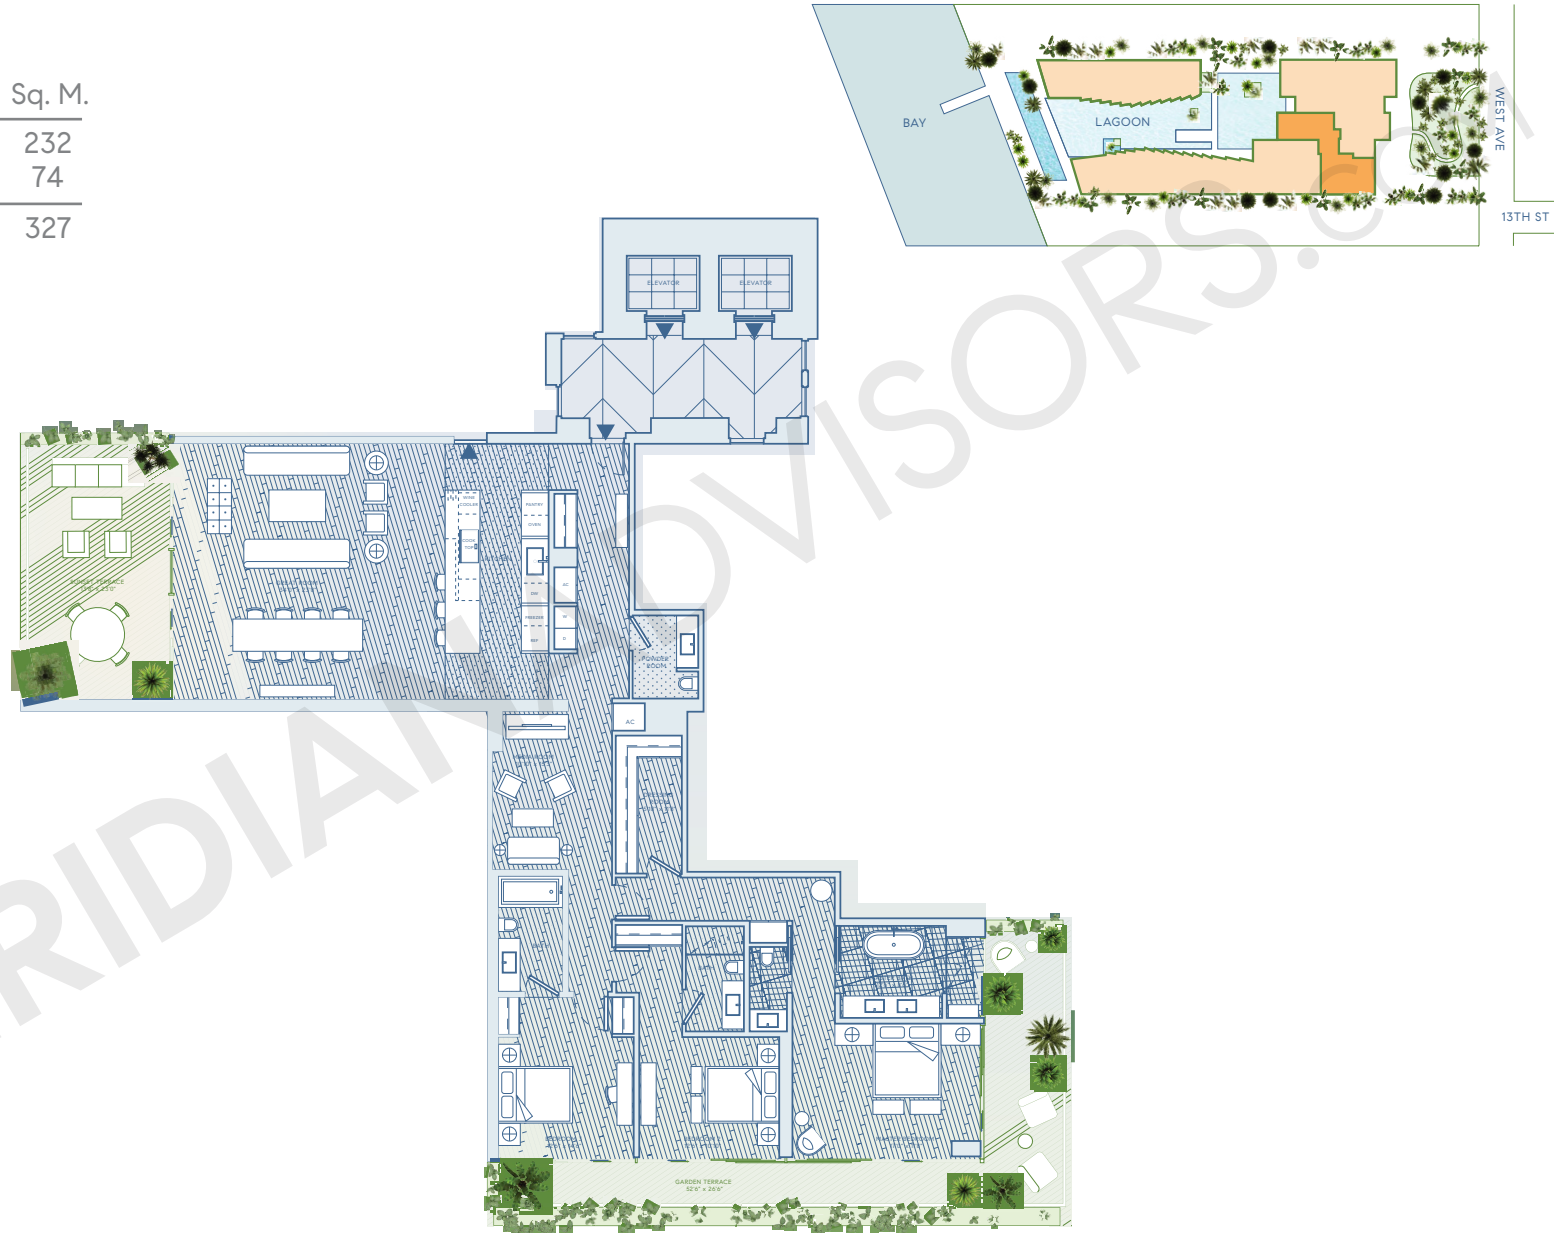

Monad Terrace

1300 Monad Terrace
West Avenue - Miami Beach

TheMeridianAdvisors.com
305.537.6795

Closing Homes, Opening Doors

Floor Plan 6-10D

3 Bedrooms
3.5 Bathrooms

Area	Sq. Ft.	Sq. M.
Int.	2,496	232
Ext.	799	74
Total	3,515	327

All dimensions are approximate and all floor plans and development plans are subject to change without notice.