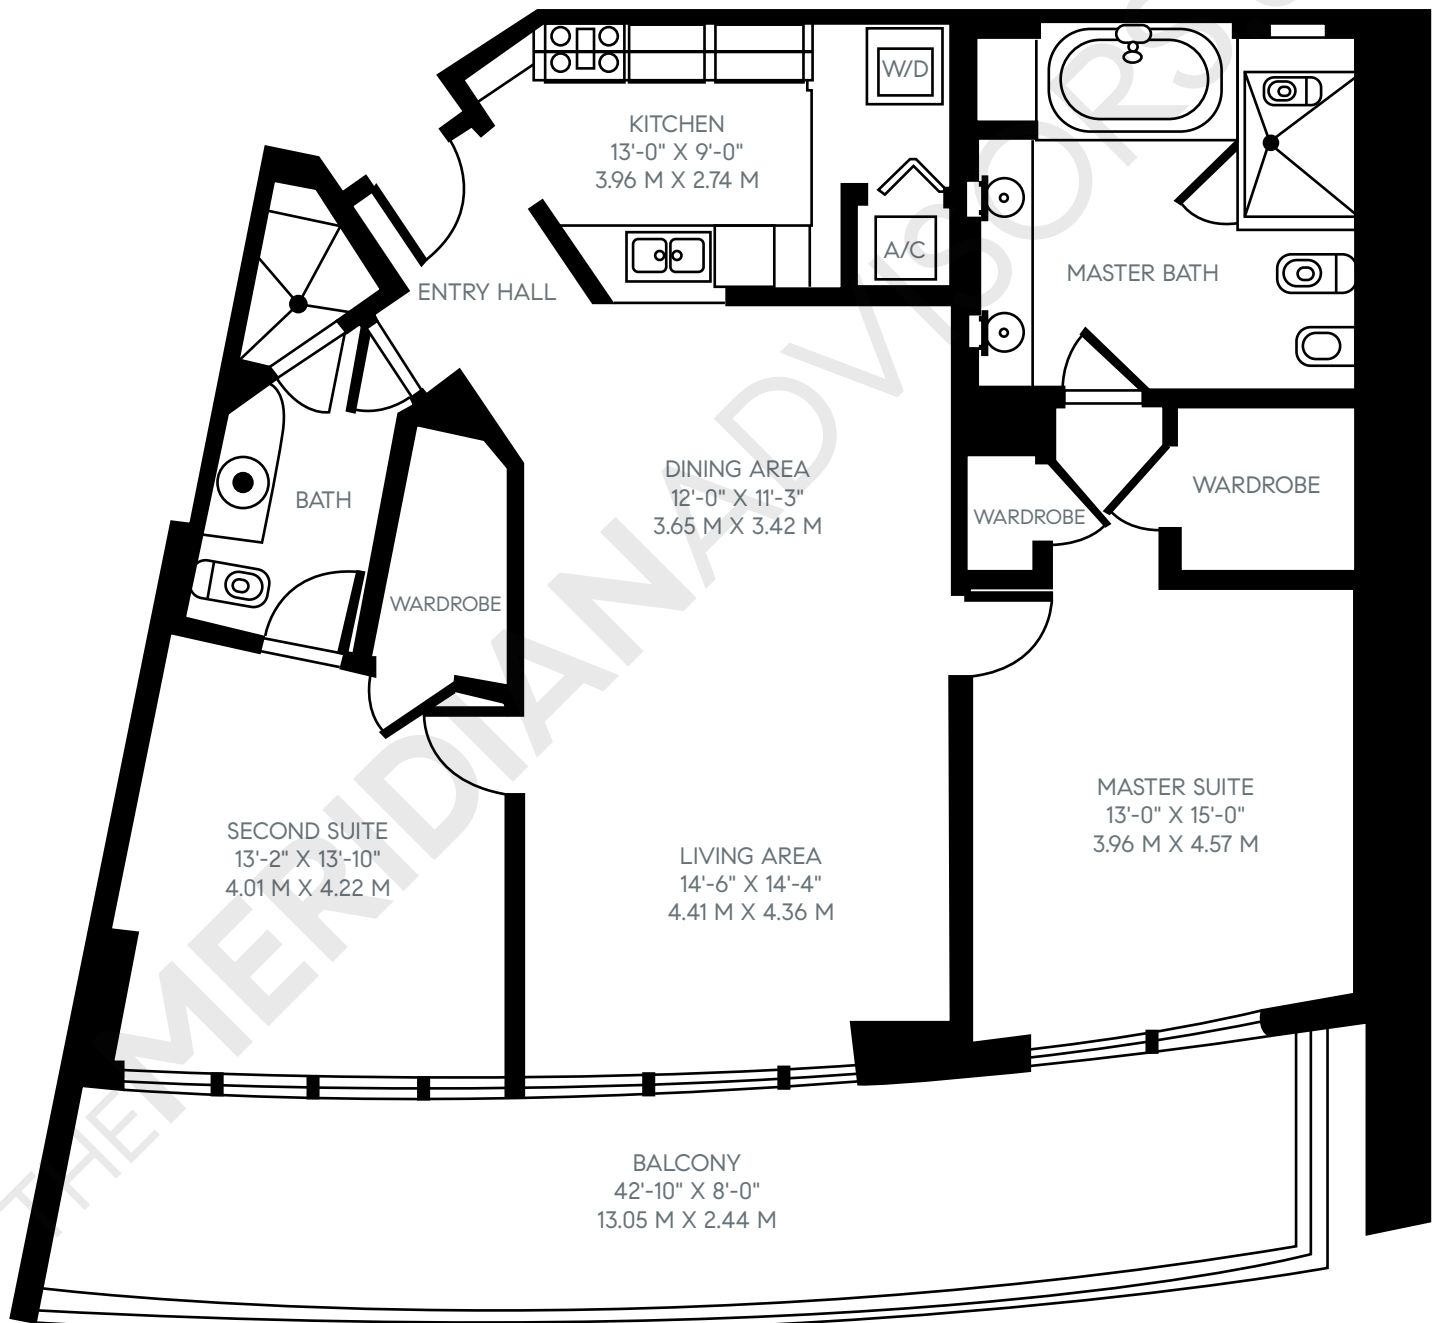

# ICON South Beach

450 Alton Road  
South of Fifth - Miami Beach

TheMeridianAdvisors.com  
305.537.6795

Closing Homes, Opening Doors

## Floor Plan J Residences 706 - 3606

2 Bedrooms	Area	Sq. Ft.	Sq. M.
2 Bathrooms	Int.	1,452	134.80
	Ext.	342	31.70
	Total	1,794	166.50

All dimensions are approximate and all floor plans and development plans are subject to change without notice.