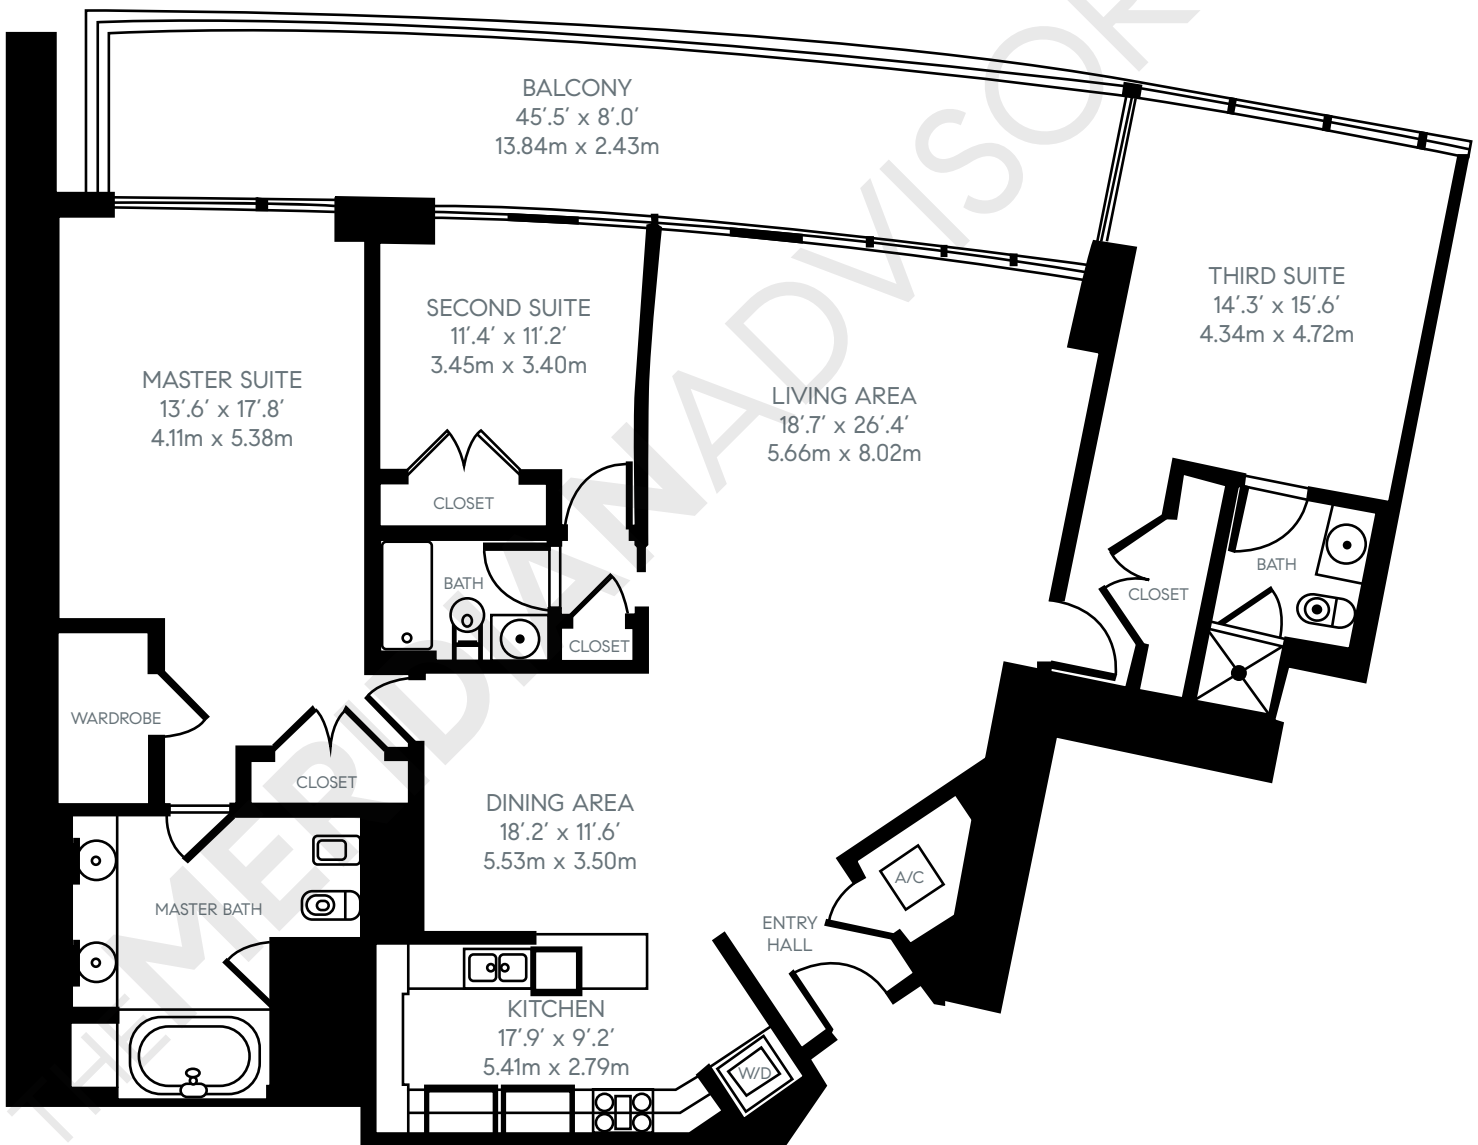

# ICON South Beach

450 Alton Road  
South of Fifth - Miami Beach

TheMeridianAdvisors.com  
305.537.6795

Closing Homes, Opening Doors

## Floor Plan D Residences 703 - 4003

3 Bedrooms	Area	Sq. Ft.	Sq. M.
3 Bathrooms	Int.	2,158	200.40
	Ext.	358	33.25
	Total	2,516	233.65

All dimensions are approximate and all floor plans and development plans are subject to change without notice.