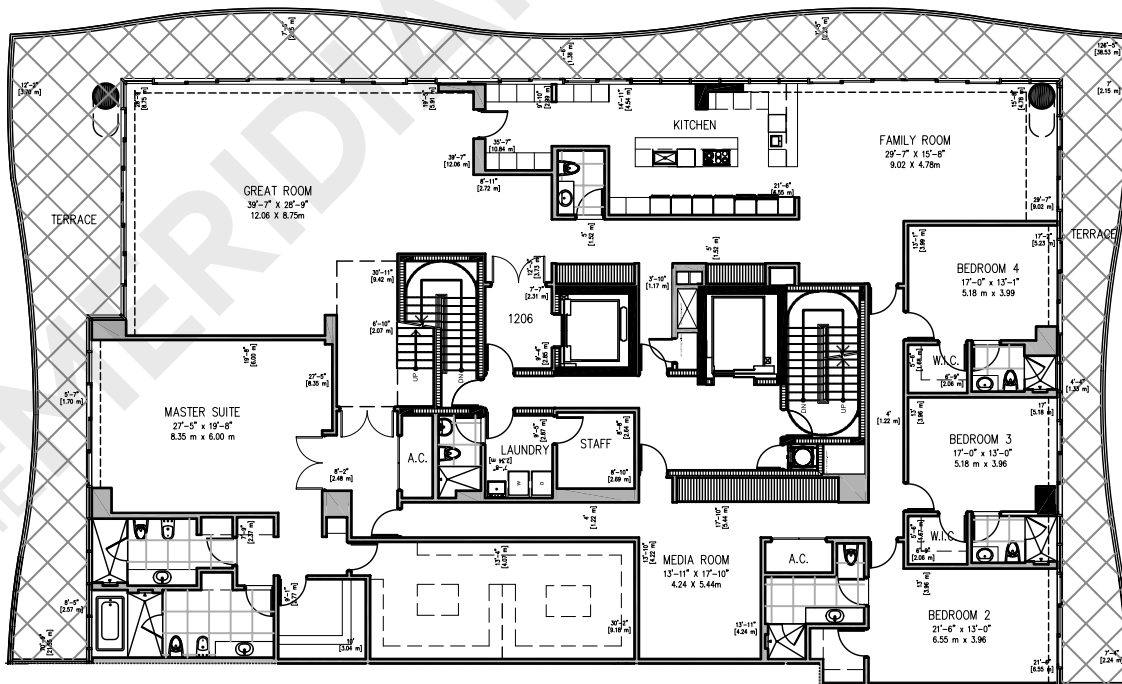

Fendi Chateau

9349 Collins Avenue
Surfside

TheMeridianAdvisors.com
305.537.6795

Closing Homes, Opening Doors

Floor Plan PH3 Residence 1206

4 Bedrooms
6.5 Bathrooms

| Area | Sq. Ft. | Sq. M. |
|--------------|--------------|---------------|
| Int. | 6,861 | 637.40 |
| Ext. | 1,965 | 182.55 |
| Total | 8,826 | 819.95 |

All dimensions are approximate and all floor plans and development plans are subject to change without notice.