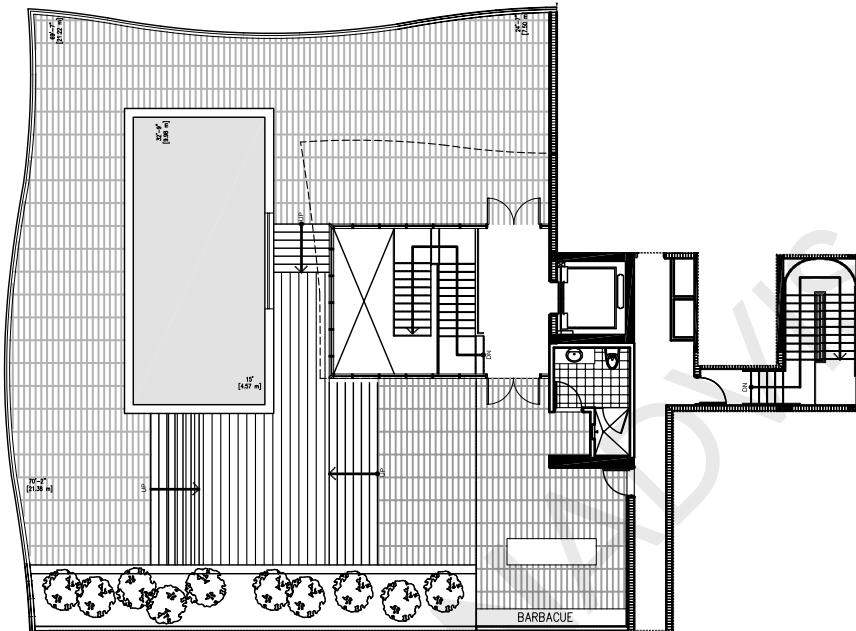

Fendi Chateau

9349 Collins Avenue
Surfside

TheMeridianAdvisors.com
305.537.6795

Closing Homes, Opening Doors

Floor Plan PH3 Residence 1206

4 Bedrooms
6.5 Bathrooms

| Area | Sq. Ft. | Sq. M. |
|--------------|--------------|---------------|
| Int. | 6,861 | 637.40 |
| Ext. | 1,965 | 182.55 |
| Total | 8,826 | 819.95 |

All dimensions are approximate and all floor plans and development plans are subject to change without notice.