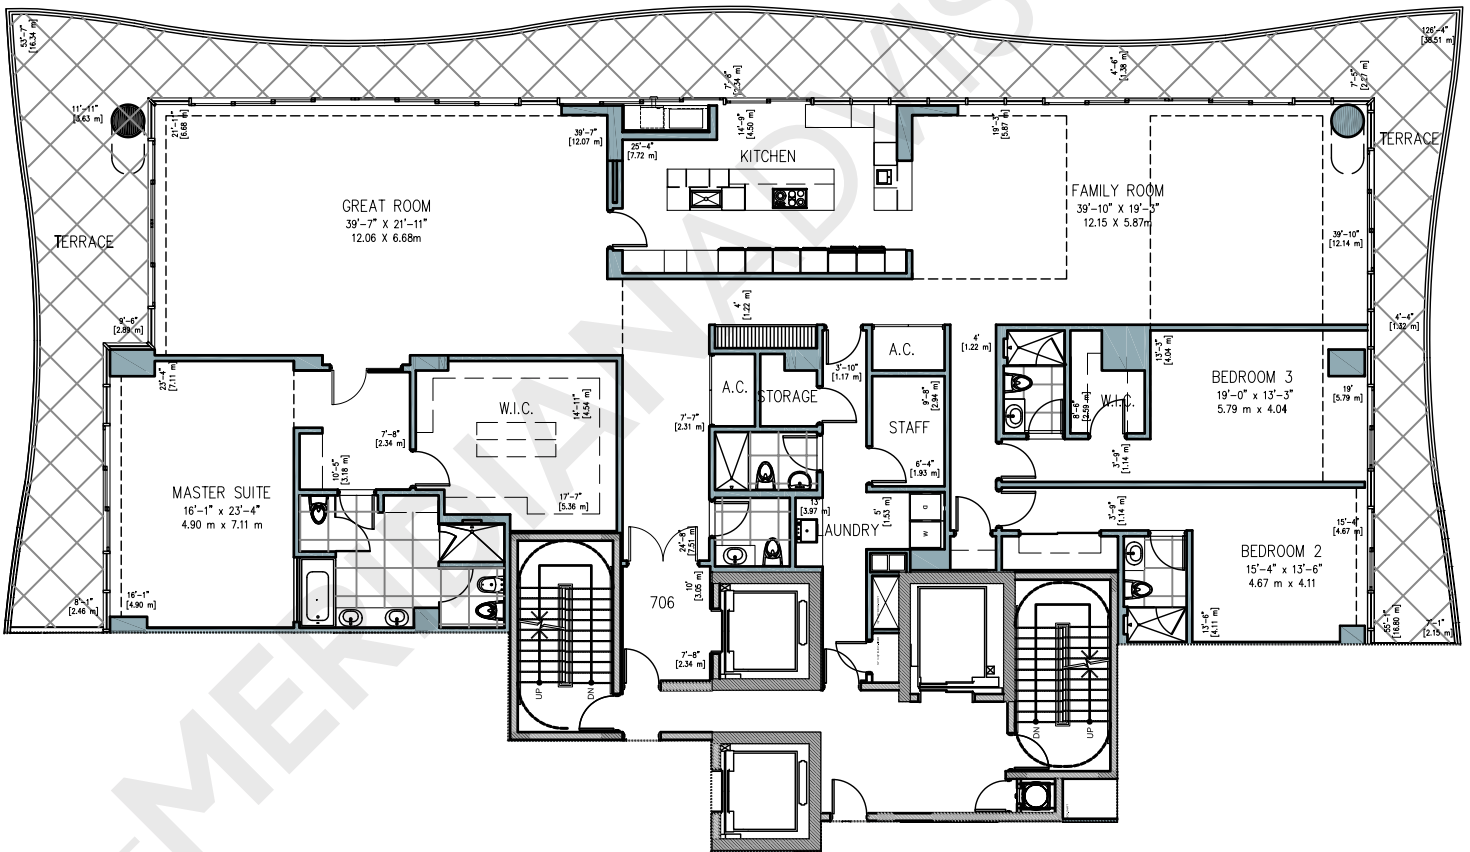

Fendi Chateau

9349 Collins Avenue
Surfside

TheMeridianAdvisors.com
305.537.6795

Closing Homes, Opening Doors

Residence 706

3 Bedrooms
4.5 Bathrooms

| Area | Sq. Ft. | Sq. M. |
|--------------|--------------|---------------|
| Int. | 4,897 | 454.96 |
| Ext. | 1,523 | 141.49 |
| Total | 6,420 | 596.45 |

OCEAN

All dimensions are approximate and all floor plans and development plans are subject to change without notice.