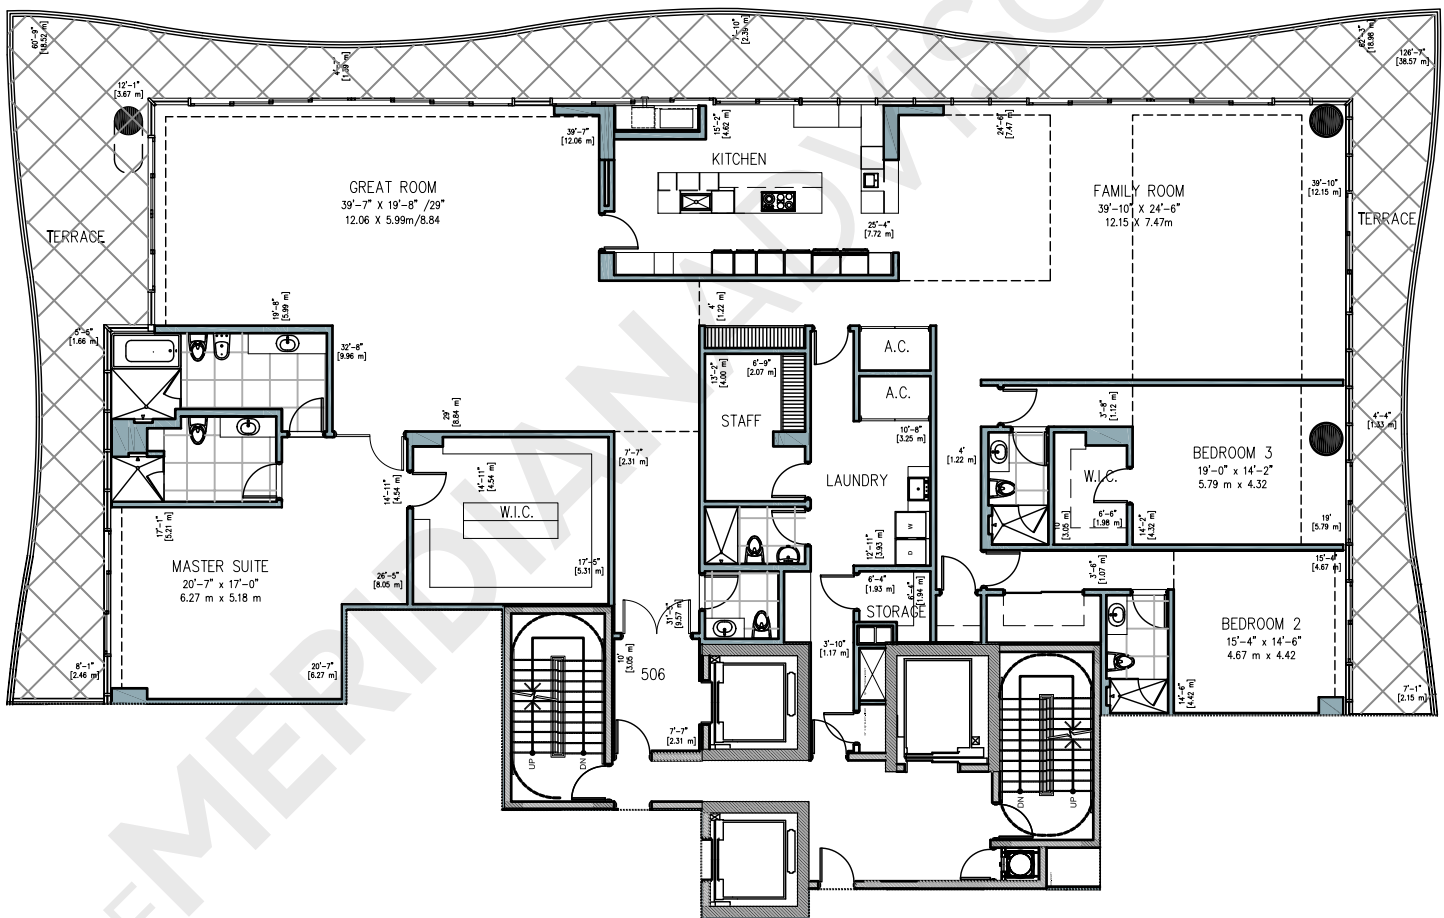

Fendi Chateau

9349 Collins Avenue
Surfside

TheMeridianAdvisors.com
305.537.6795

Closing Homes, Opening Doors

Residence 506

3 Bedrooms
5.5 Bathrooms

Area	Sq. Ft.	Sq. M.
Int.	5,579	518.30
Ext.	1,638	152.17
Total	7,217	670.47

All dimensions are approximate and all floor plans and development plans are subject to change without notice.