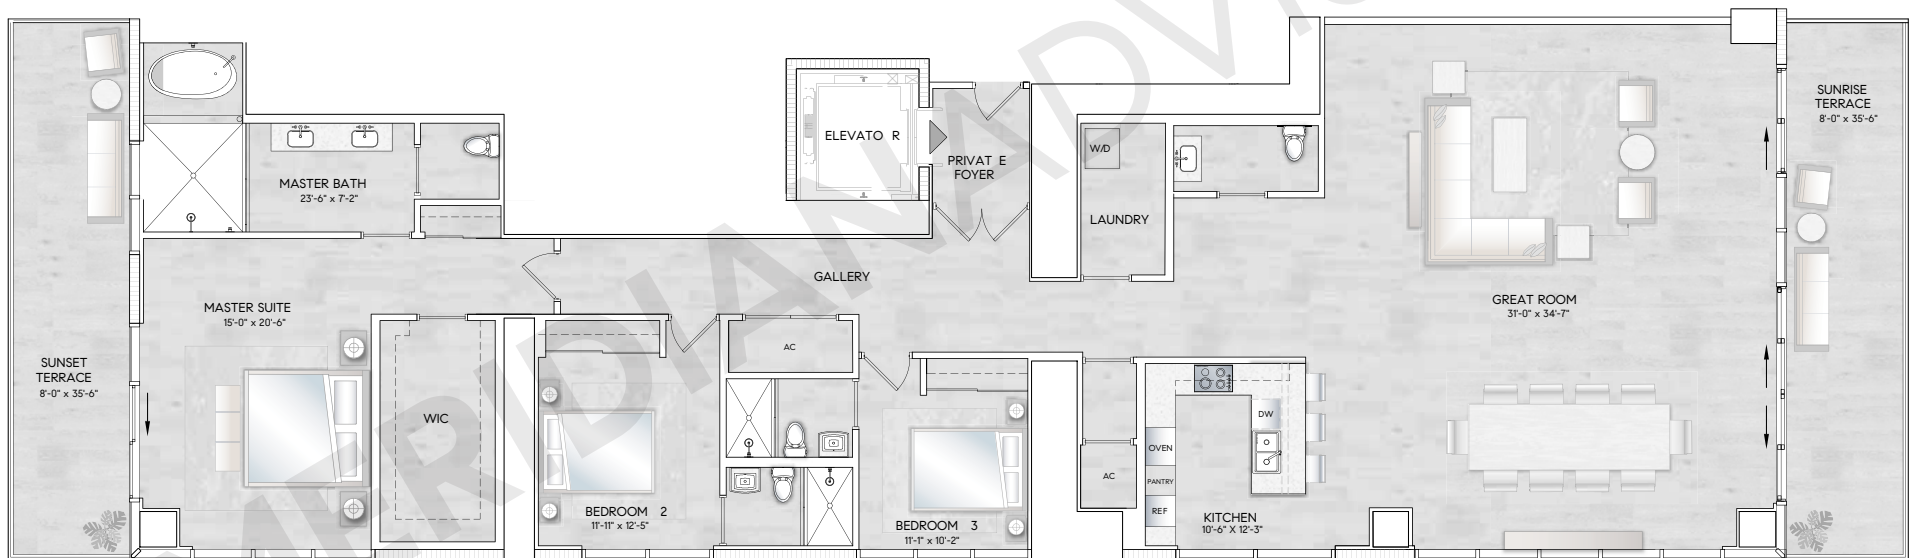

Elysee

788 NE 32nd Street
Edgewater - Miami

TheMeridianAdvisors.com
305.537.6795

Closing Homes, Opening Doors

Floor Plan D.3

Residences 4101 - 4401

	Area	Sq. Ft.	Sq. M.
3 Bedrooms			
3.5 Bathrooms			
	Int.	3,313	308
	Ext.	567	53
	Total	3,880	361

All dimensions are approximate and all floor plans and development plans are subject to change without notice.