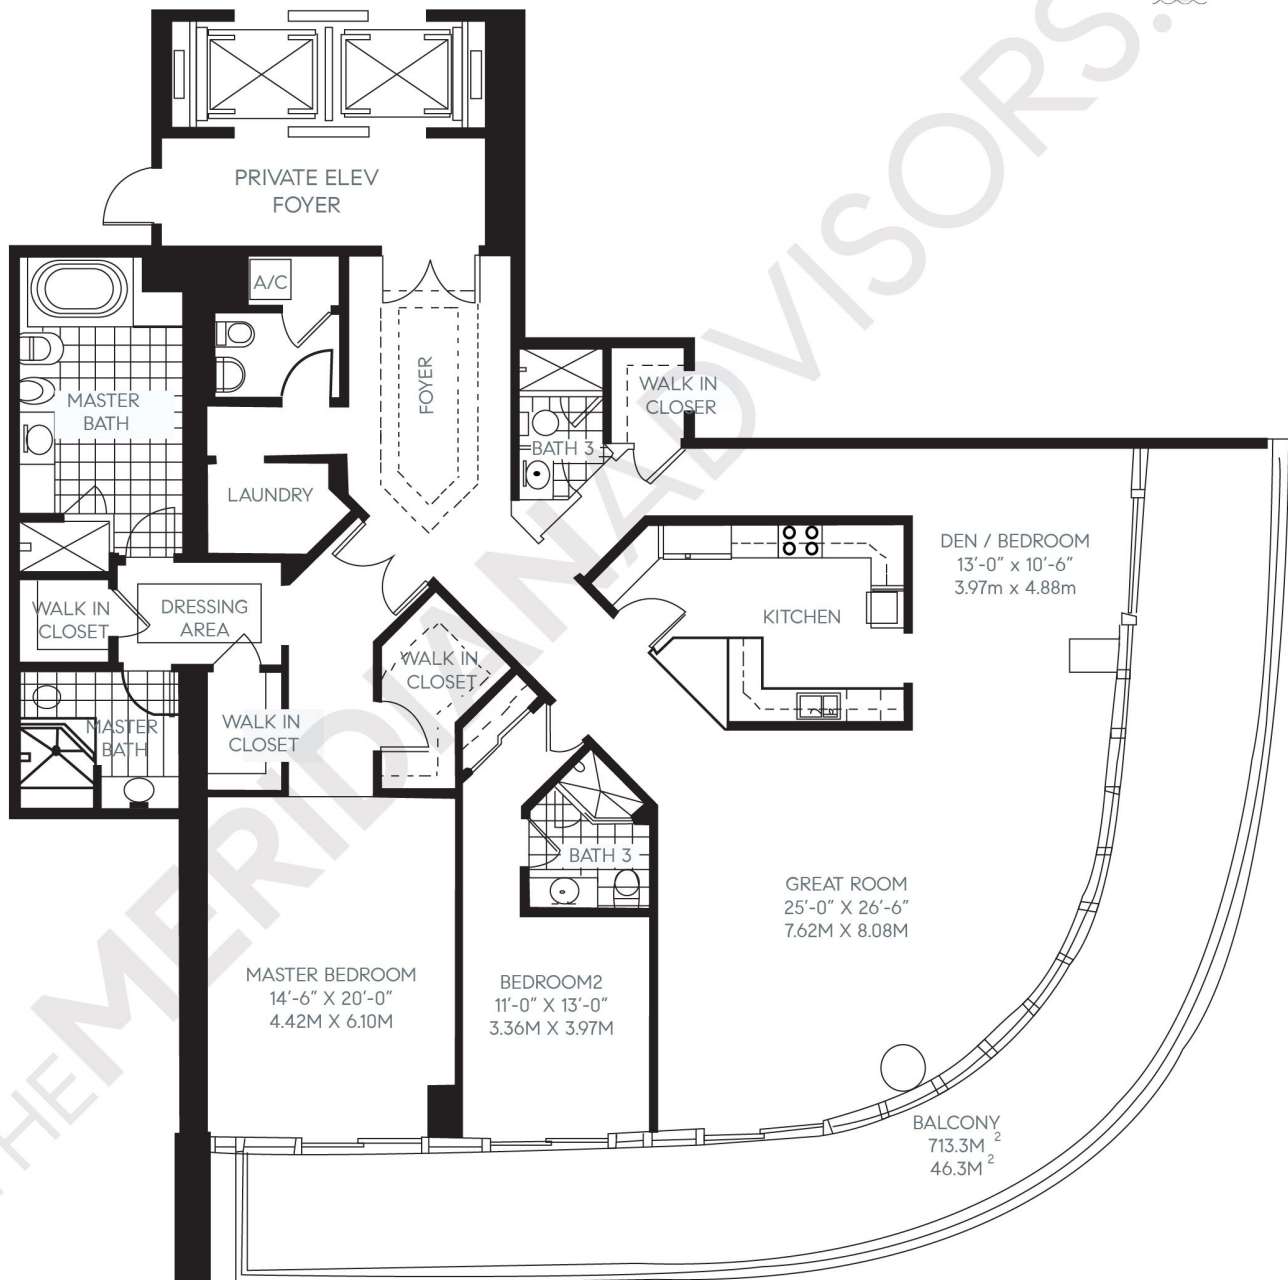

Continuum on South Beach

The South Tower

100 South Pointe Drive

South of Fifth - Miami Beach

TheMeridianAdvisors.com

305.537.6795

Closing Homes, Opening Doors

Floor Plan 26

Residences 2305 - 2905

2 Bedrooms	Area	Sq. Ft.	Sq. M.
4.5 Bathrooms	Int.	2,847	264.6
1 Den	Total	2,847	264.6

All dimensions are approximate and all floor plans and development plans are subject to change without notice.