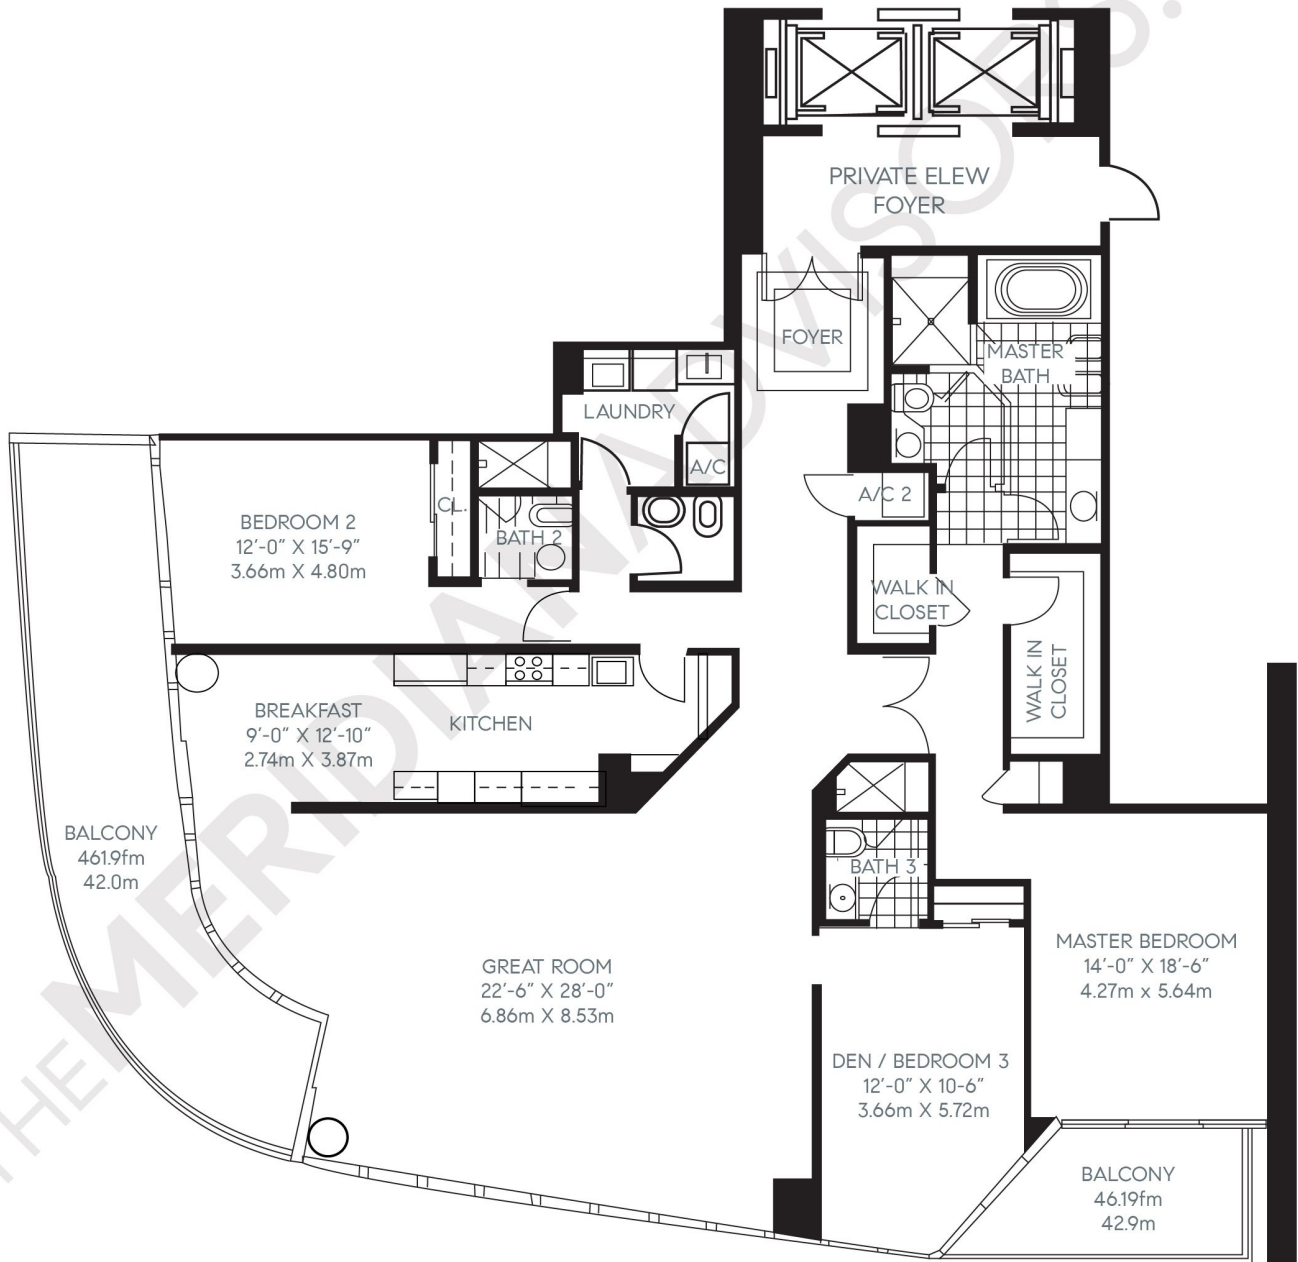

# Continuum on South Beach

## The South Tower

100 South Pointe Drive

South of Fifth - Miami Beach

TheMeridianAdvisors.com

305.537.6795

Closing Homes, Opening Doors

### Floor Plan 25

Residences 2304 - 2904

	Area	Sq. Ft.	Sq. M.
3 Bedrooms			
3.5 Bathrooms	Int.	2,985	277.4
1 Powder Room			
	Total	2,985	277.4

All dimensions are approximate and all floor plans and development plans are subject to change without notice.