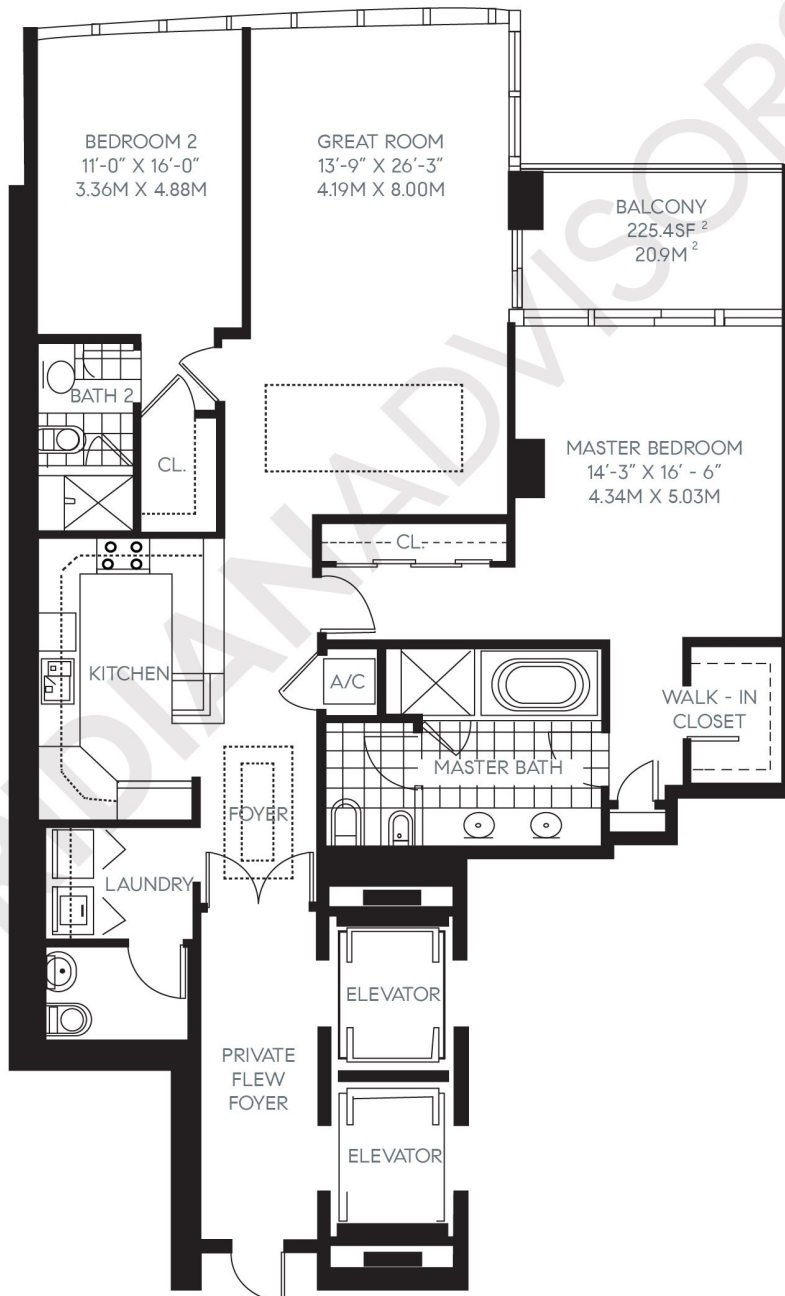

### Floor Plan 20

Residences 3605 - 3905

2 Bedrooms	Area	Sq. Ft.	Sq. M.
2.5 Bathrooms	Int.	1,793	166.6
1 Powder Room	Total	1,793	166.6

All dimensions are approximate and all floor plans and development plans are subject to change without notice.