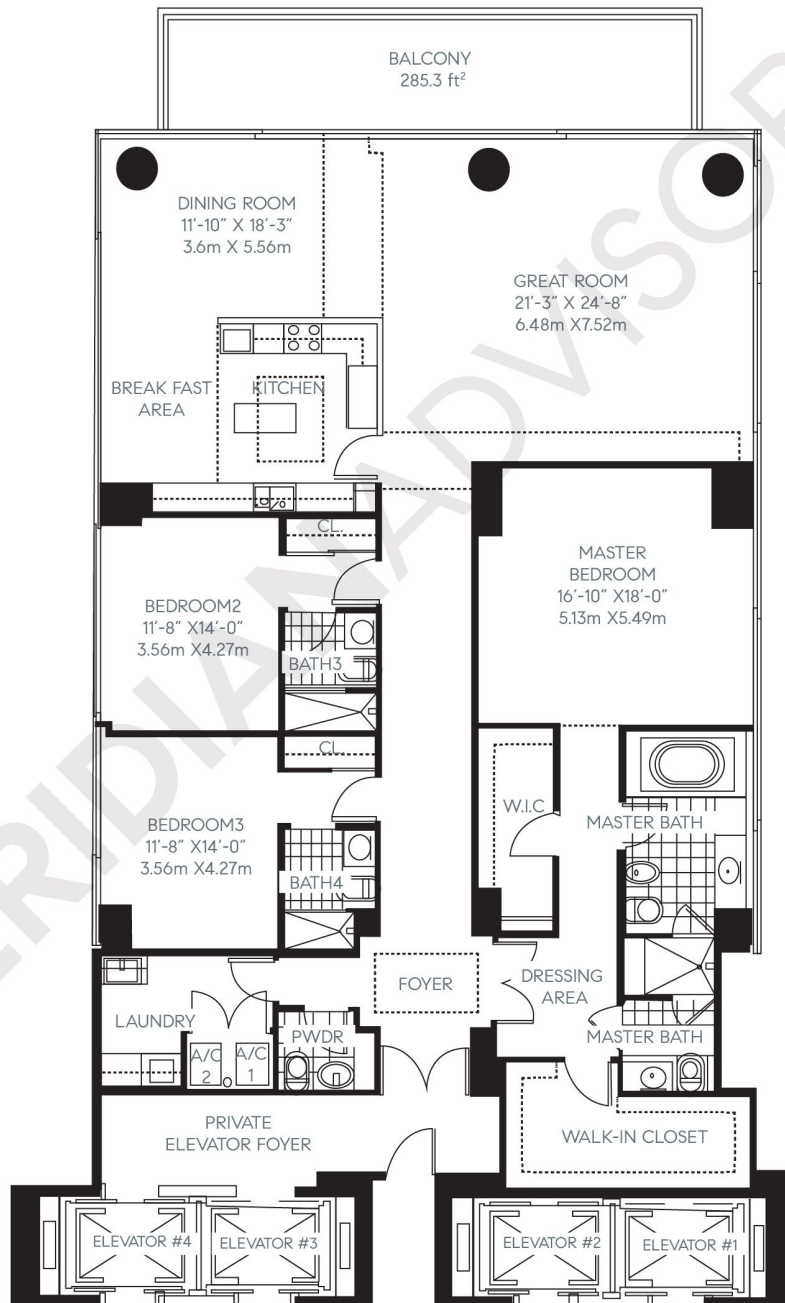

Continuum on South Beach

The South Tower

100 South Pointe Drive

South of Fifth - Miami Beach

Closing Homes, Opening Doors

TheMeridianAdvisors.com

305.537.6795

Floor Plan 18

Residences 3107 - 3907

3 Bedrooms	Area	Sq. Ft.	Sq. M.
4.5 Bathrooms	Int.	2,954	274.53
1 Powder Room	Total	2,954	274.53

All dimensions are approximate and all floor plans and development plans are subject to change without notice.