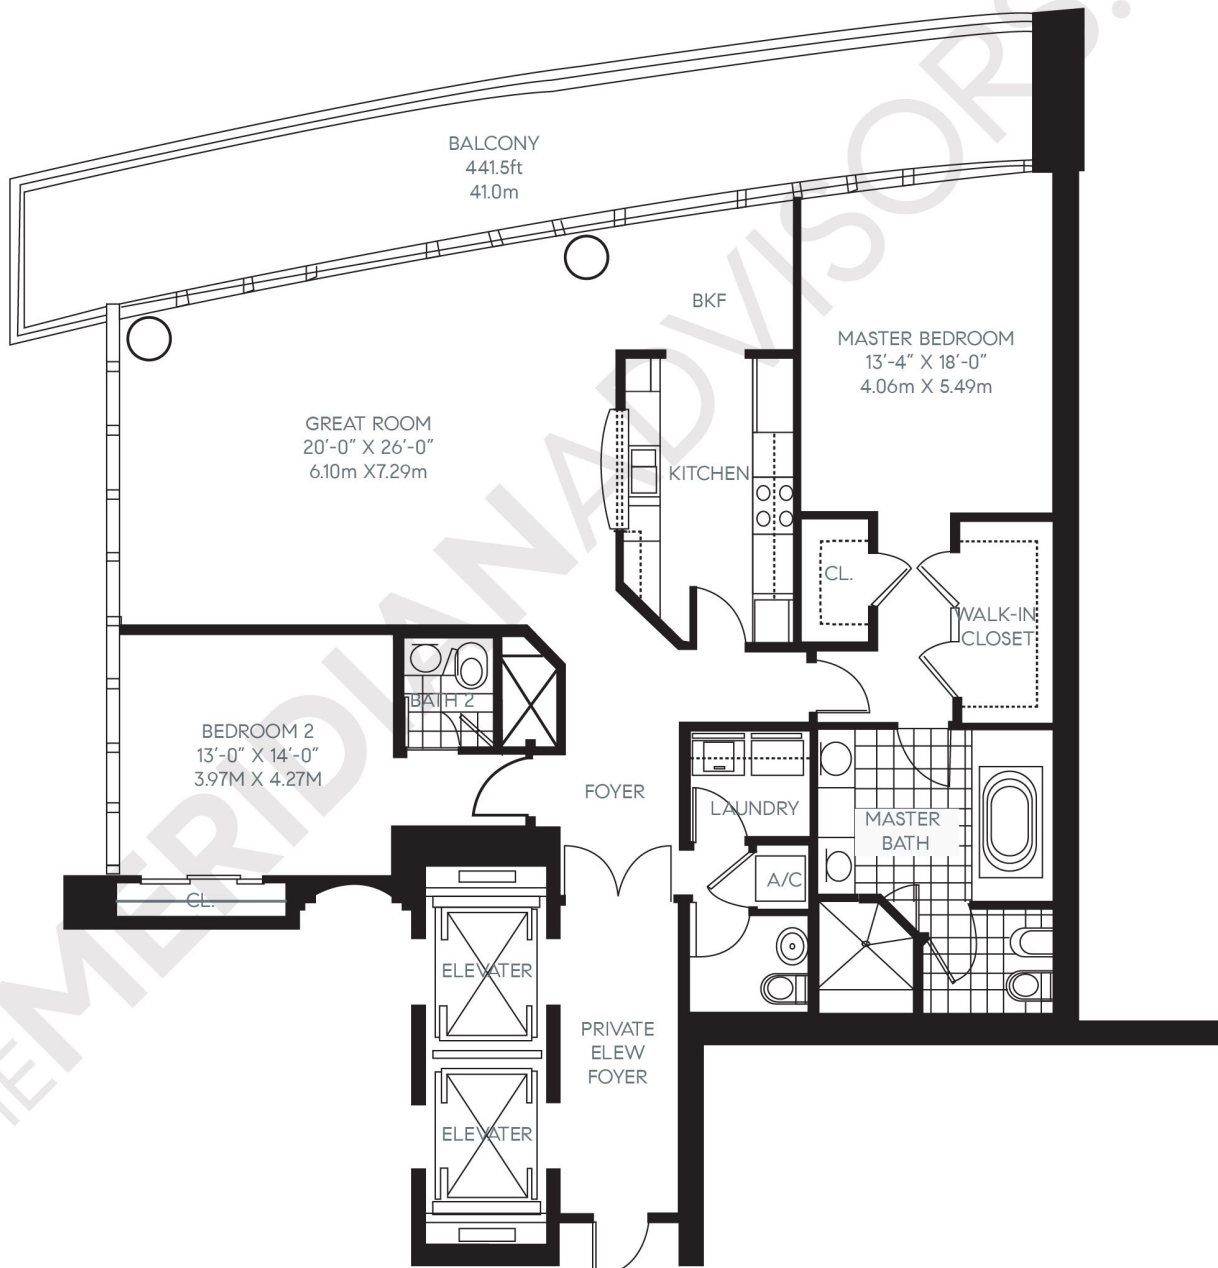

Continuum on South Beach

The South Tower

100 South Pointe Drive
South of Fifth - Miami Beach

Closing Homes, Opening Doors

TheMeridianAdvisors.com
305.537.6795

Floor Plan 17

Residences 3106 - 3906

| | | | |
|---------------|-------|---------|--------|
| 2 Bedrooms | Area | Sq. Ft. | Sq. M. |
| 2.5 Bathrooms | Int. | 2,048 | 190.3 |
| 1 Powder Room | Total | 2,048 | 190.3 |

All dimensions are approximate and all floor plans and development plans are subject to change without notice.