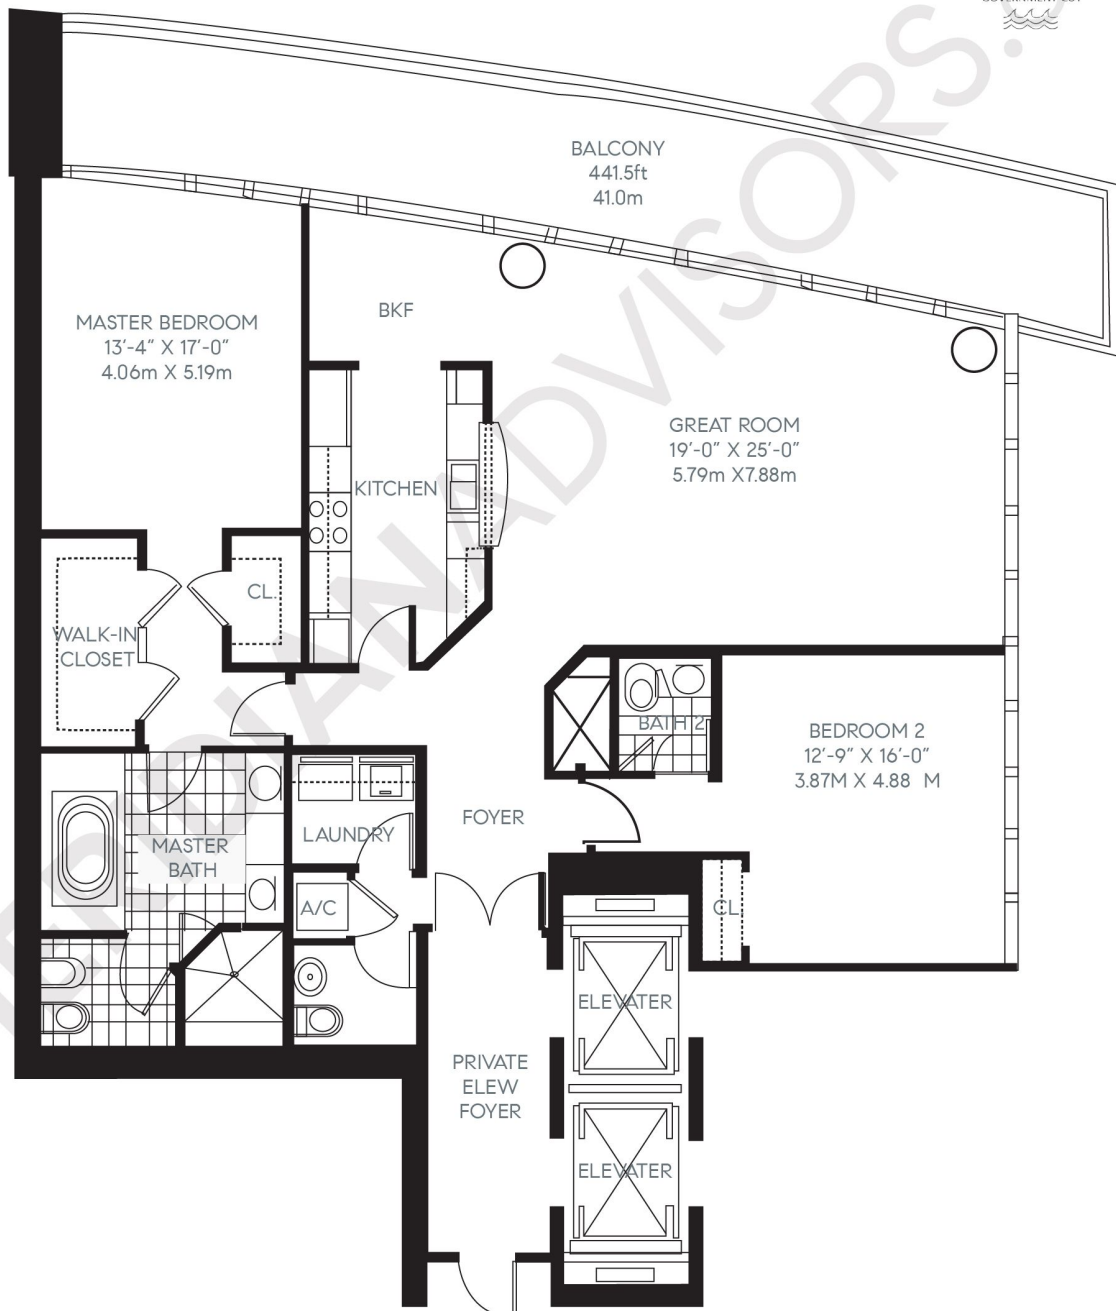

Continuum on South Beach

The South Tower

100 South Pointe Drive
South of Fifth - Miami Beach

Closing Homes, Opening Doors

TheMeridianAdvisors.com
305.537.6795

Floor Plan 16

Residences 3101 - 3901

2 Bedrooms	Area	Sq. Ft.	Sq. M.
2 Bathrooms	Int.	1,940	180.3
1 Powder Room	Total	1,940	180.3

All dimensions are approximate and all floor plans and development plans are subject to change without notice.