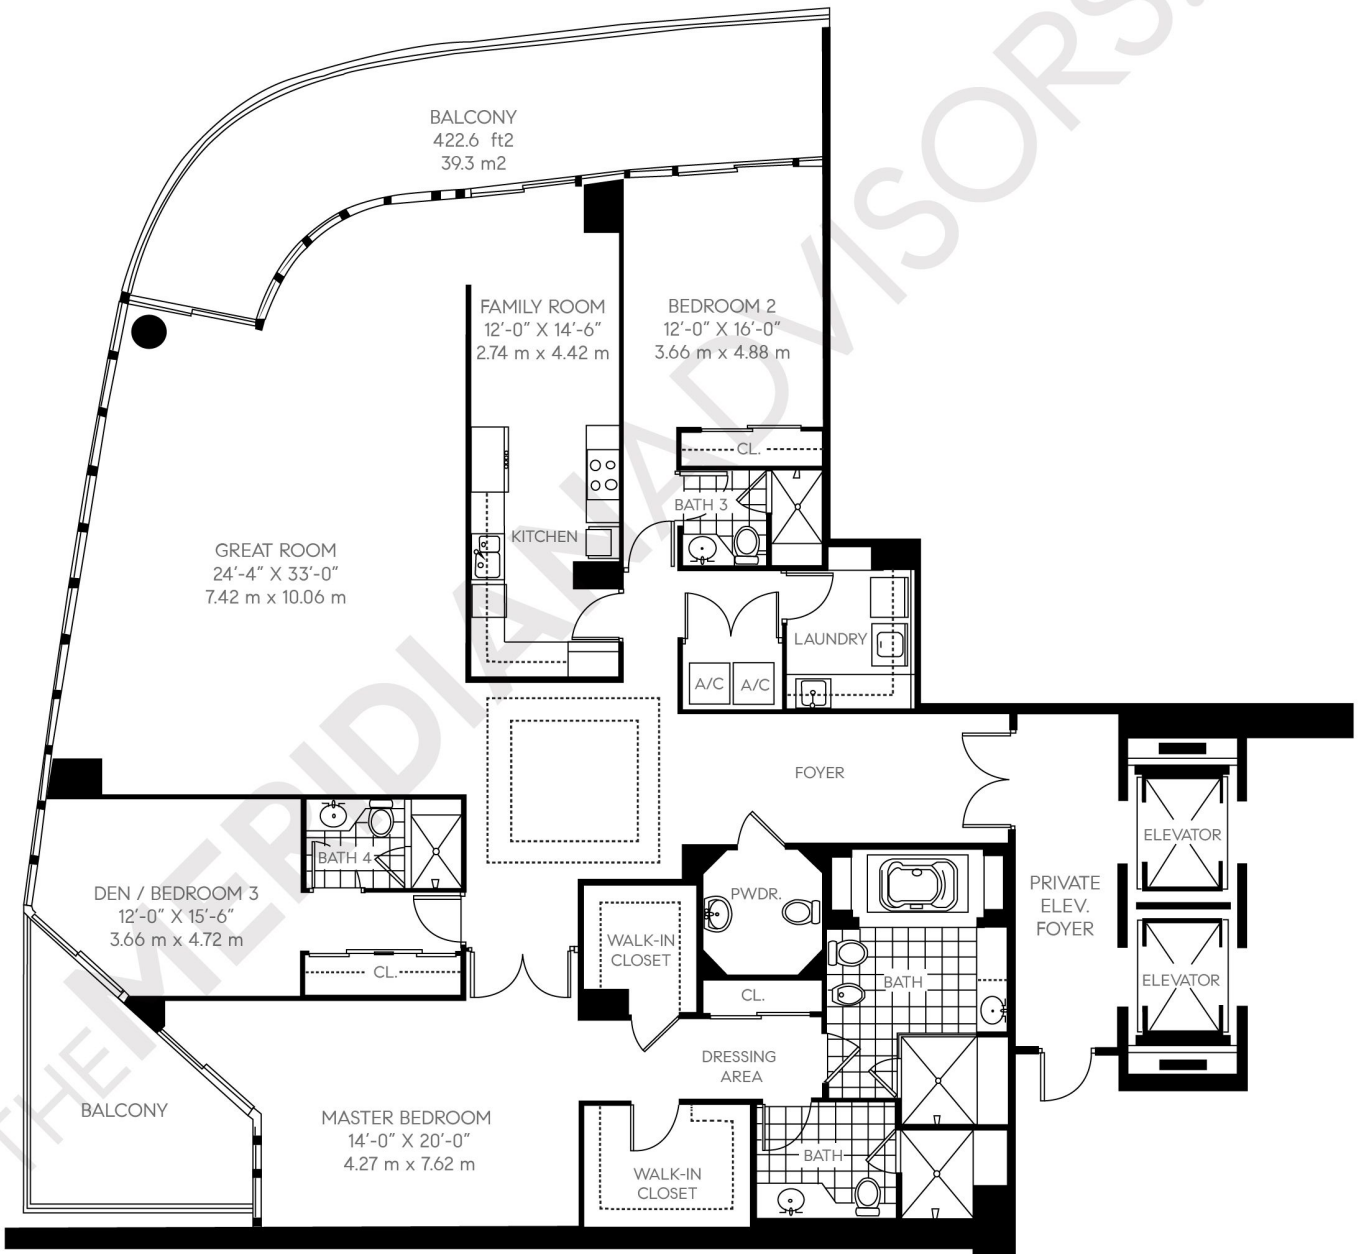

### Floor Plan 13A

Residences 3603 - 3803

3 Bedrooms	Area	Sq. Ft.	Sq. M.
4.5 Bathrooms	Int.	3,335	309.9
1 Den	Total	3,335	309.9

All dimensions are approximate and all floor plans and development plans are subject to change without notice.