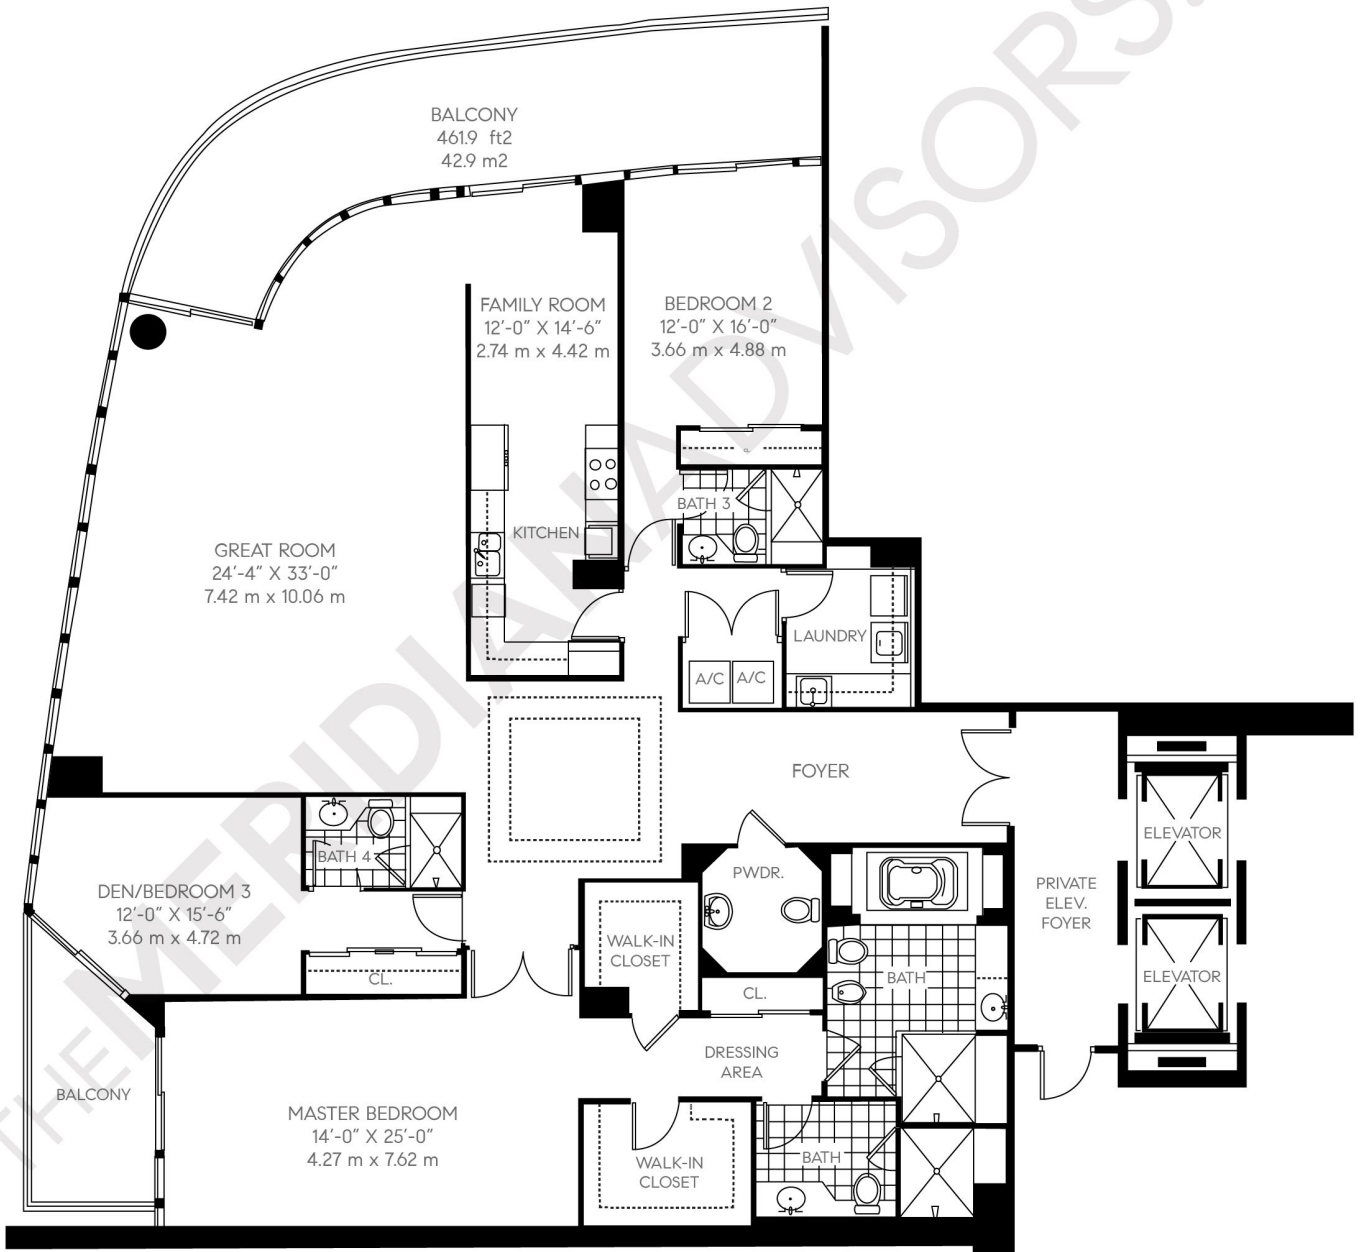

Continuum on South Beach

The South Tower

100 South Pointe Drive
South of Fifth - Miami Beach

Closing Homes, Opening Doors

TheMeridianAdvisors.com
305.537.6795

Floor Plan 13

Residences 3003 - 3503

3 Bedrooms	Area	Sq. Ft.	Sq. M.
4.5 Bathrooms	Int.	3,335	309.9
1 Den	Total	3,335	309.9

All dimensions are approximate and all floor plans and development plans are subject to change without notice.