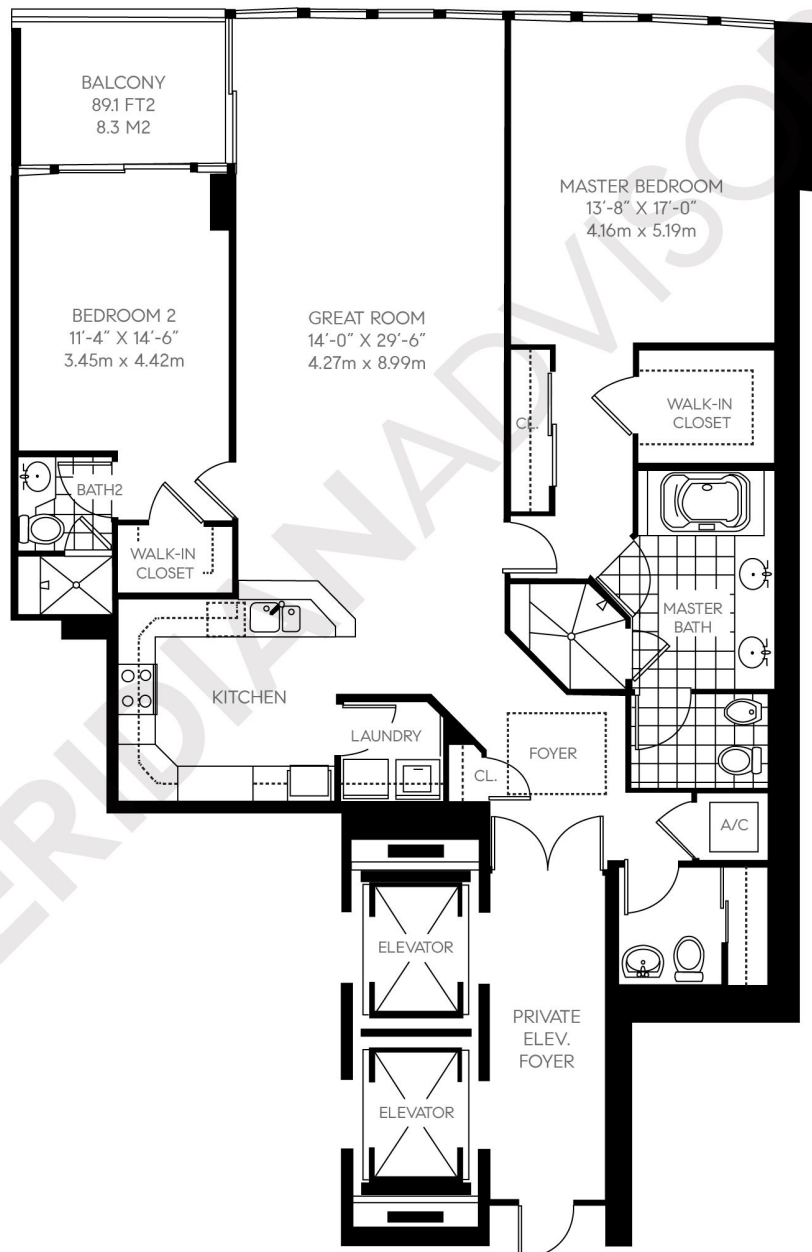

### Floor Plan 12

Residences 3002 - 3802

2 Bedrooms	Area	Sq. Ft.	Sq. M.
2.5 Bathrooms	Int.	1,791	166.4
1 Powder Room	Total	1,791	166.4

All dimensions are approximate and all floor plans and development plans are subject to change without notice.