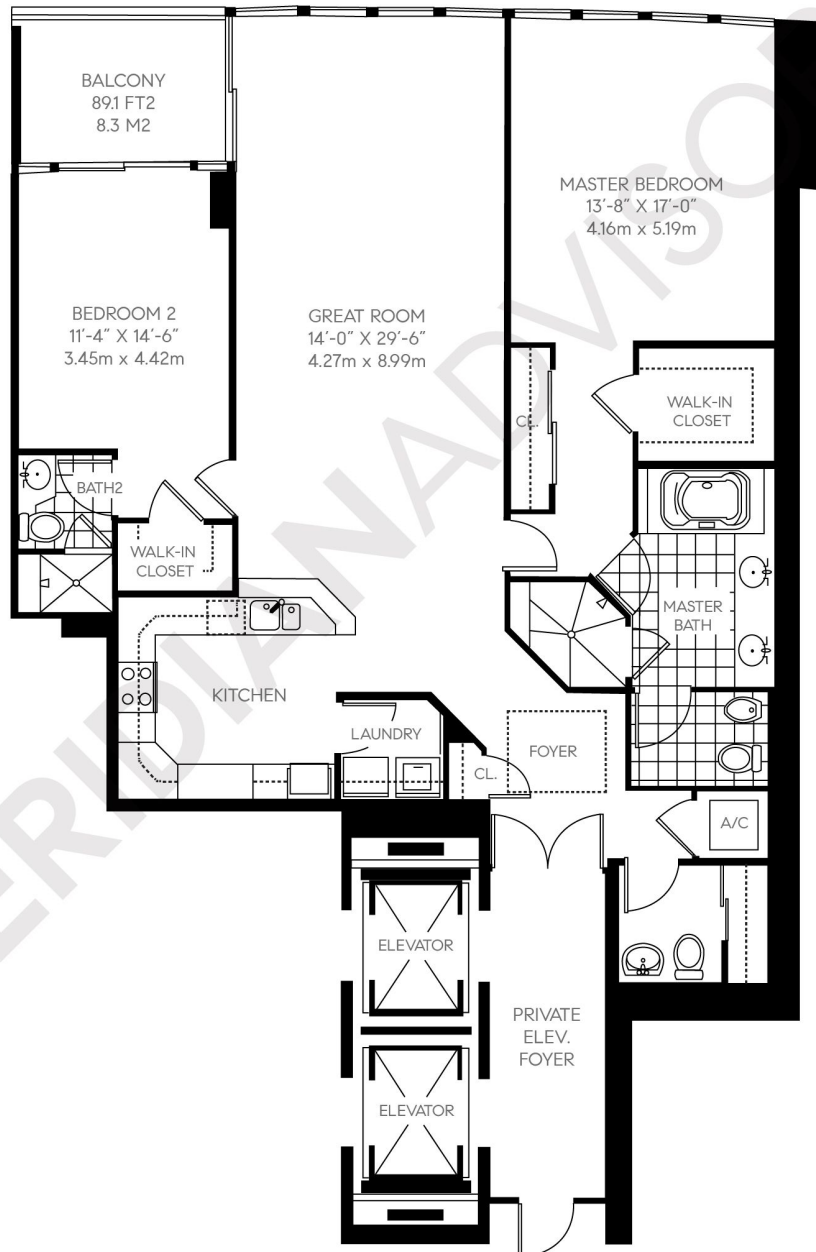

Continuum on South Beach

The South Tower

100 South Pointe Drive

South of Fifth - Miami Beach

Closing Homes, Opening Doors

TheMeridianAdvisors.com

305.537.6795

Floor Plan 12

Residences 2303 - 2903

2 Bedrooms	Area	Sq. Ft.	Sq. M.
2.5 Bathrooms	Int.	1,791	166.4
1 Powder Room	Total	1,791	166.4

All dimensions are approximate and all floor plans and development plans are subject to change without notice.