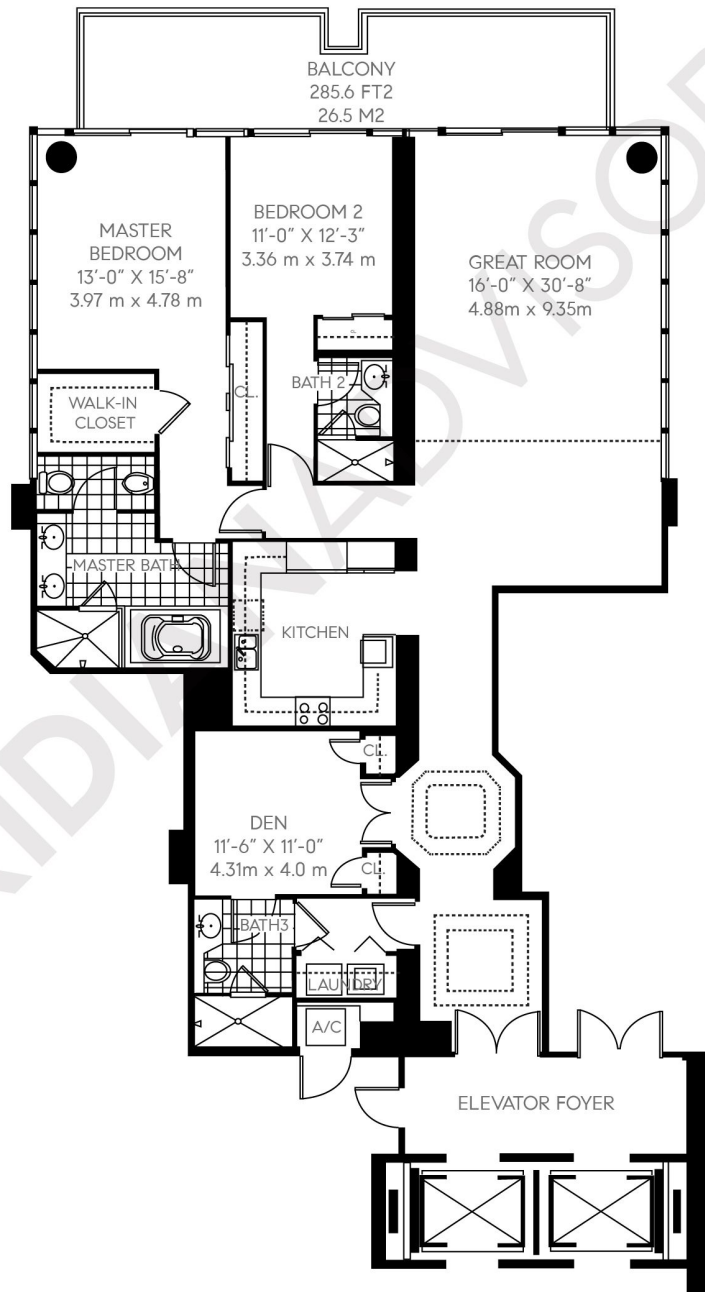

Continuum on South Beach

The South Tower

100 South Pointe Drive

South of Fifth - Miami Beach

Closing Homes, Opening Doors

TheMeridianAdvisors.com

305.537.6795

Floor Plan 10

Residences 5010 - 2110

2 Bedrooms	Area	Sq. Ft.	Sq. M.
3 Bathrooms	Int.	2,122	197.2
1 Den	Total	2,122	197.2

All dimensions are approximate and all floor plans and development plans are subject to change without notice.