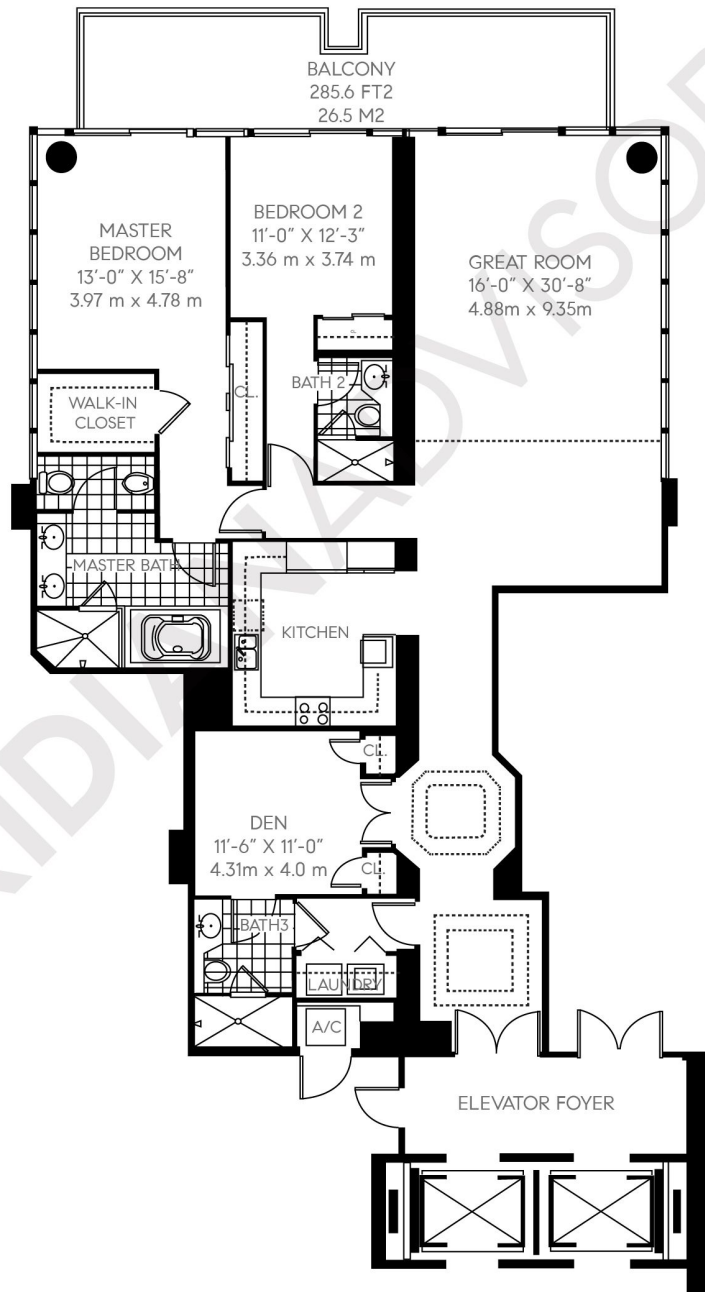

### Floor Plan 10

Residences 2209 - 2909

	Area	Sq. Ft.	Sq. M.
2 Bedrooms			
3 Bathrooms	Int.	2,122	197.2
1 Den			
	Total	2,122	197.2

All dimensions are approximate and all floor plans and development plans are subject to change without notice.