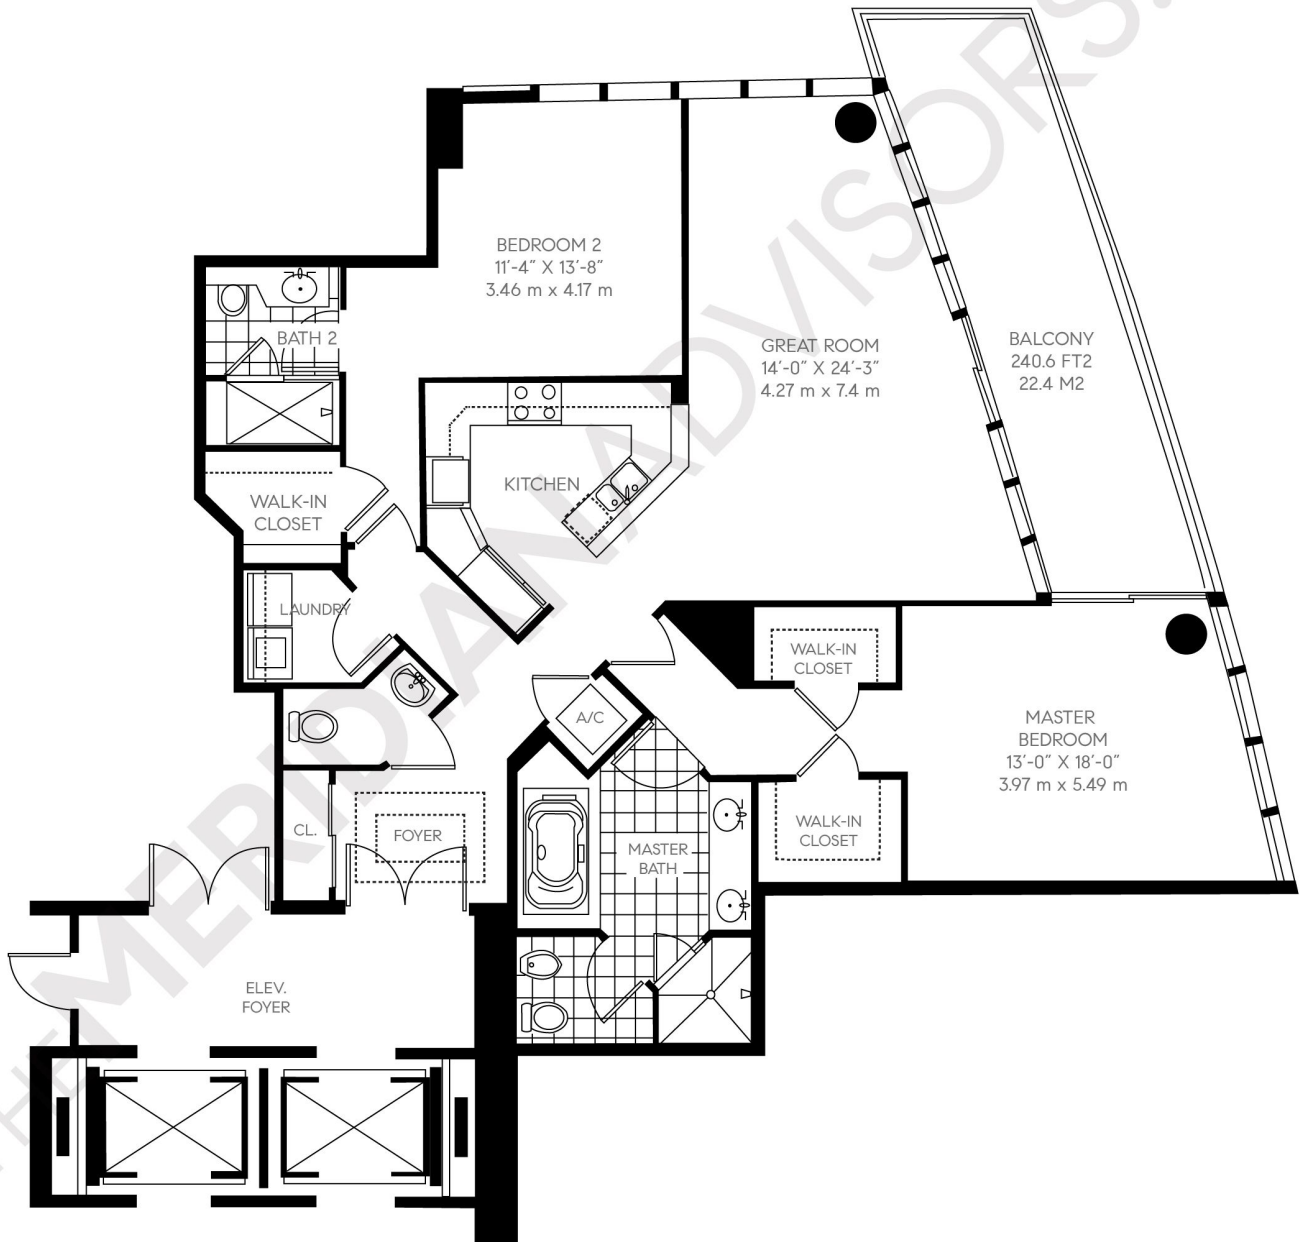

Continuum on South Beach

The South Tower

100 South Pointe Drive

South of Fifth - Miami Beach

Closing Homes, Opening Doors

TheMeridianAdvisors.com

305.537.6795

Floor Plan 09

Residences 509 - 2109

2 Bedrooms	Area	Sq. Ft.	Sq. M.
2.5 Bathrooms	Int.	1,595	148.23
1 Powder Room	Total	1,595	148.23

All dimensions are approximate and all floor plans and development plans are subject to change without notice.