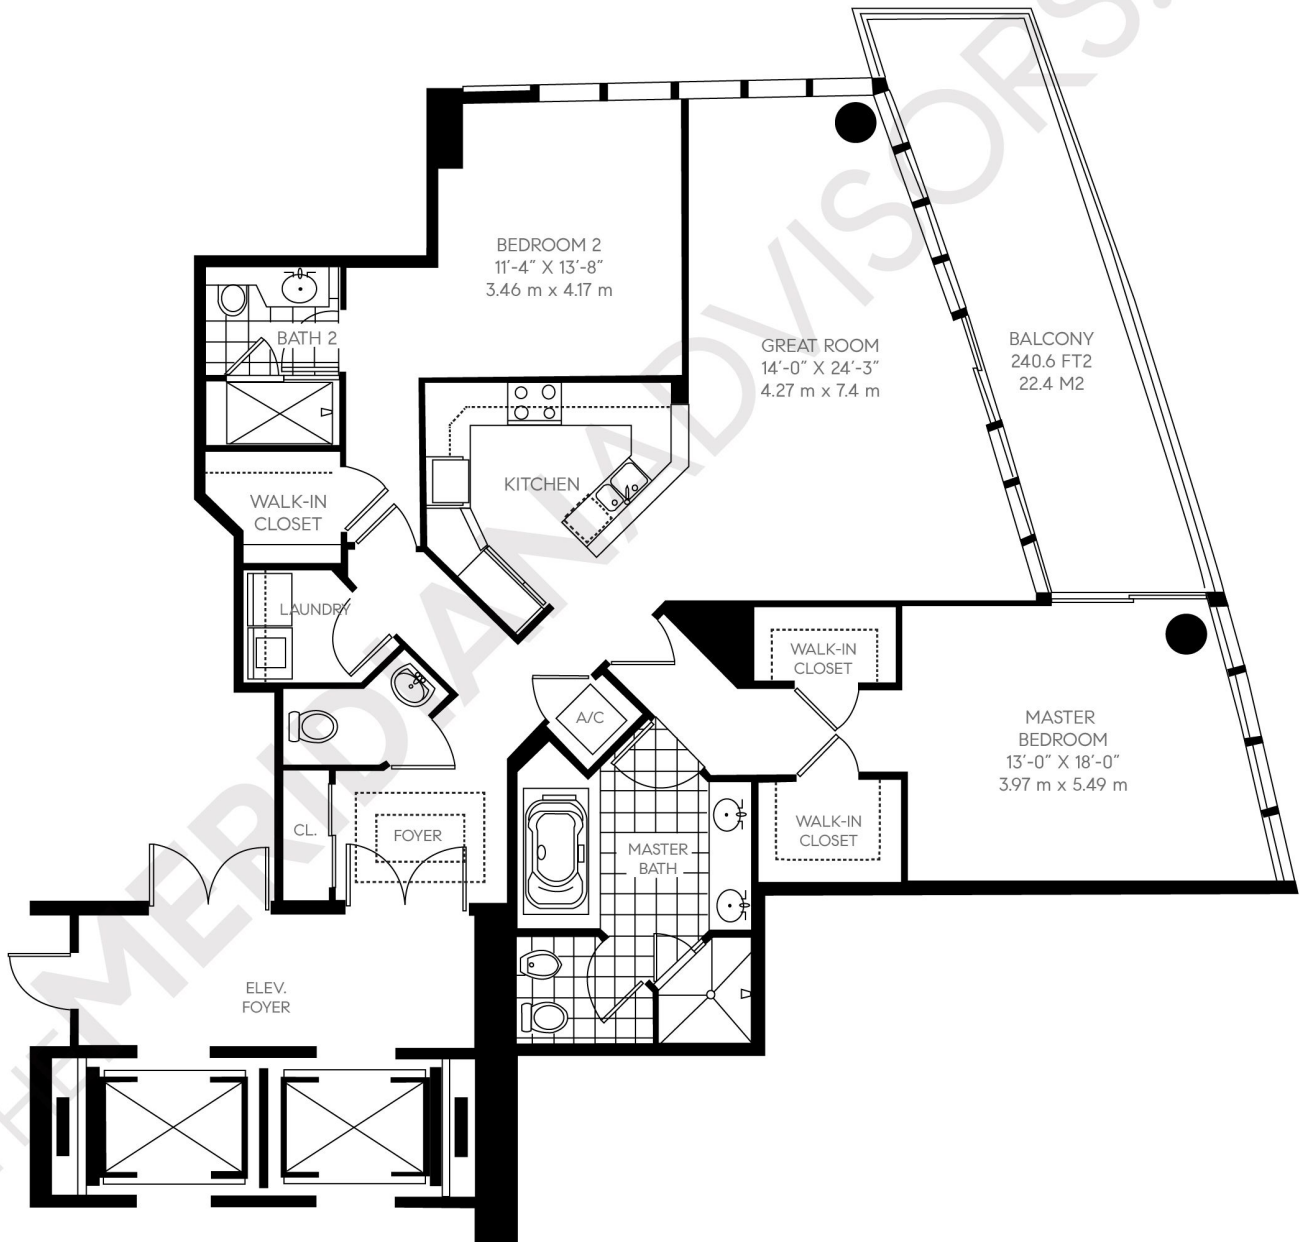

Continuum on South Beach

The South Tower

100 South Pointe Drive

South of Fifth - Miami Beach

Closing Homes, Opening Doors

TheMeridianAdvisors.com

305.537.6795

Floor Plan 09

Residences 2208 - 2908

2 Bedrooms	Area	Sq. Ft.	Sq. M.
2.5 Bathrooms	Int.	1,595	148.23
1 Powder Room	Total	1,595	148.23

All dimensions are approximate and all floor plans and development plans are subject to change without notice.