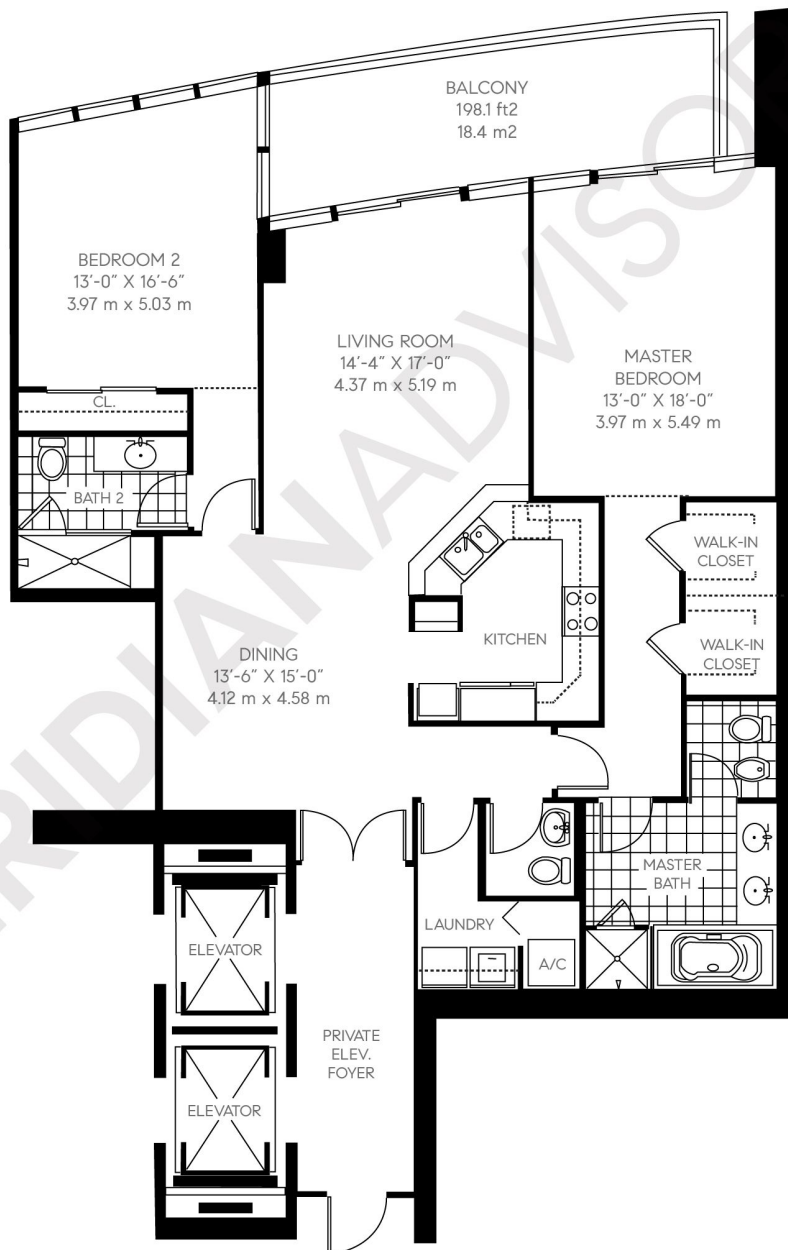

Continuum on South Beach

The South Tower

100 South Pointe Drive

South of Fifth - Miami Beach

Closing Homes, Opening Doors

TheMeridianAdvisors.com

305.537.6795

Floor Plan 08

Residences 508 - 2108

2 Bedrooms	Area	Sq. Ft.	Sq. M.
2.5 Bathrooms	Int.	1,757	163.3
1 Powder Room	Total	1,757	163.3

All dimensions are approximate and all floor plans and development plans are subject to change without notice.