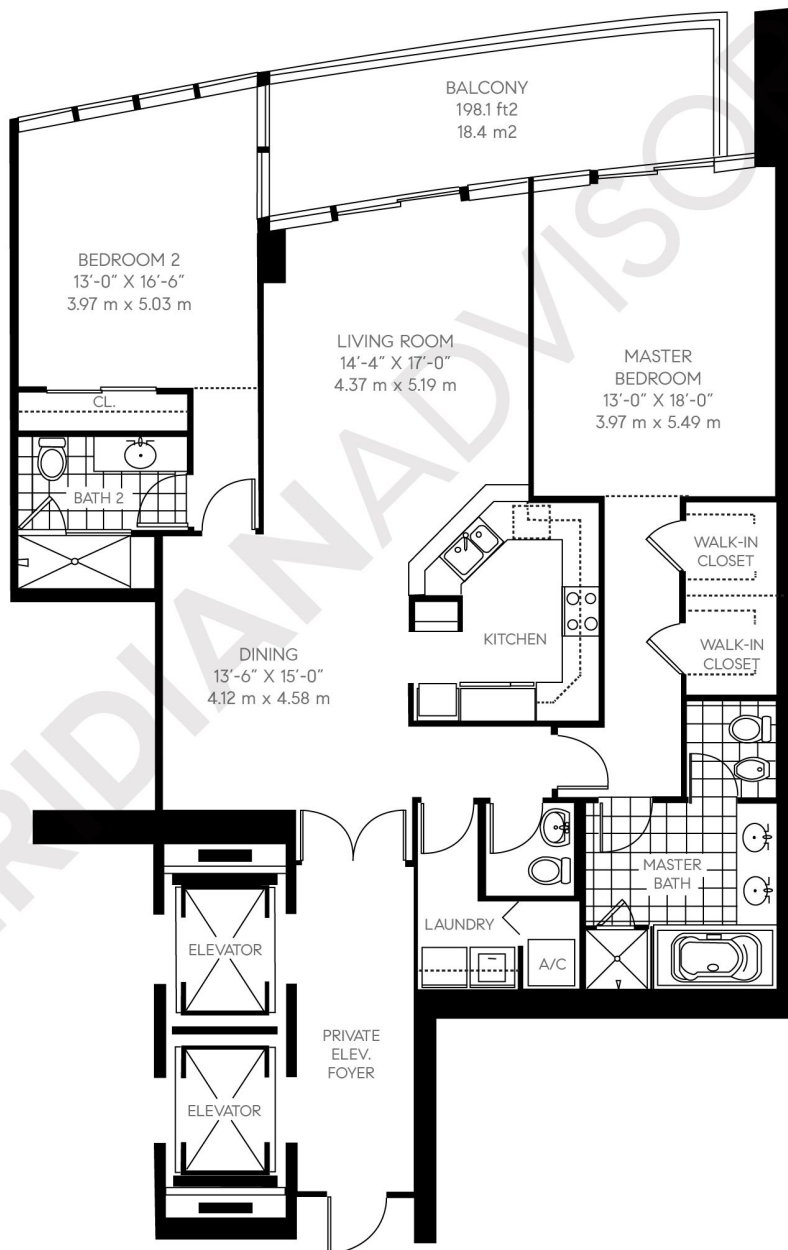

### Floor Plan 08

Residences 2207 - 2907

2 Bedrooms	Area	Sq. Ft.	Sq. M.
2.5 Bathrooms	Int.	1,757	163.3
1 Powder Room	Total	1,757	163.3

All dimensions are approximate and all floor plans and development plans are subject to change without notice.