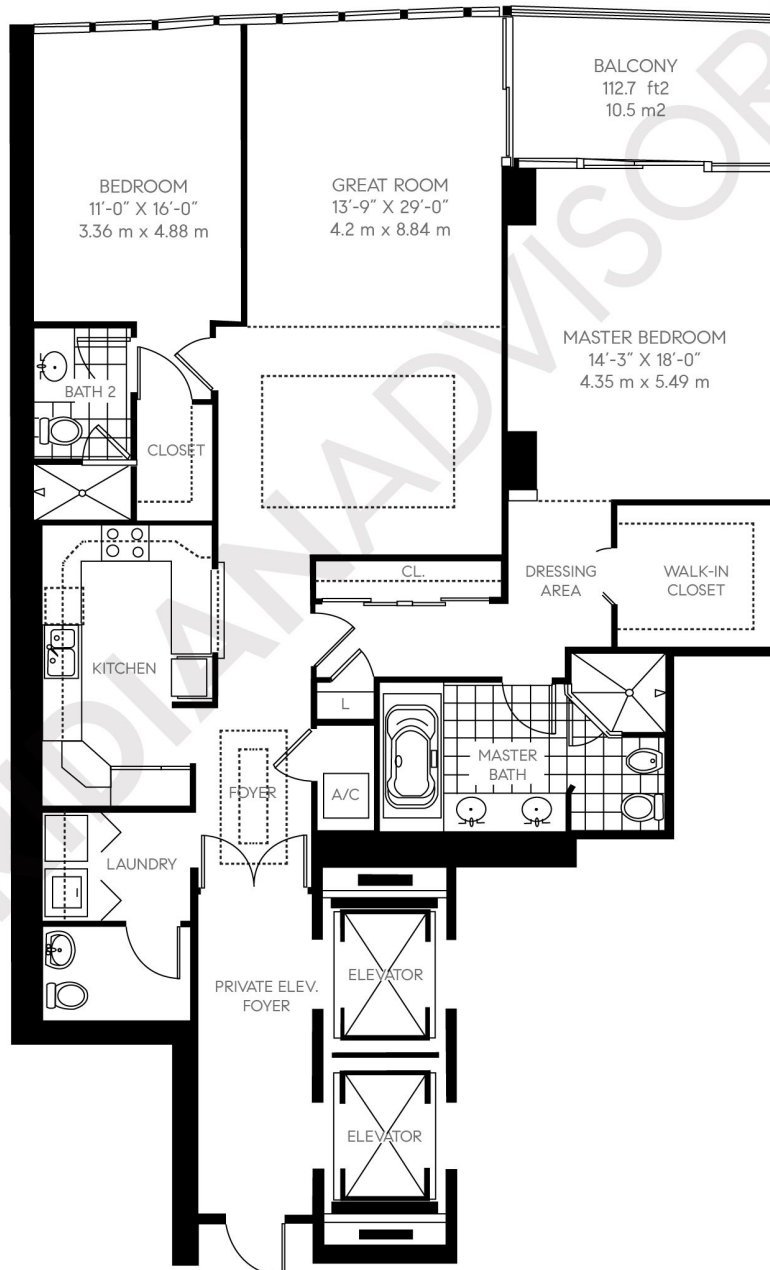

### Floor Plan 07

Residences 507 - 2107

2 Bedrooms	Area	Sq. Ft.	Sq. M.
2 Bathrooms	Int.	1,870	173.8
1 Powder Room	Total	1,870	173.8

All dimensions are approximate and all floor plans and development plans are subject to change without notice.