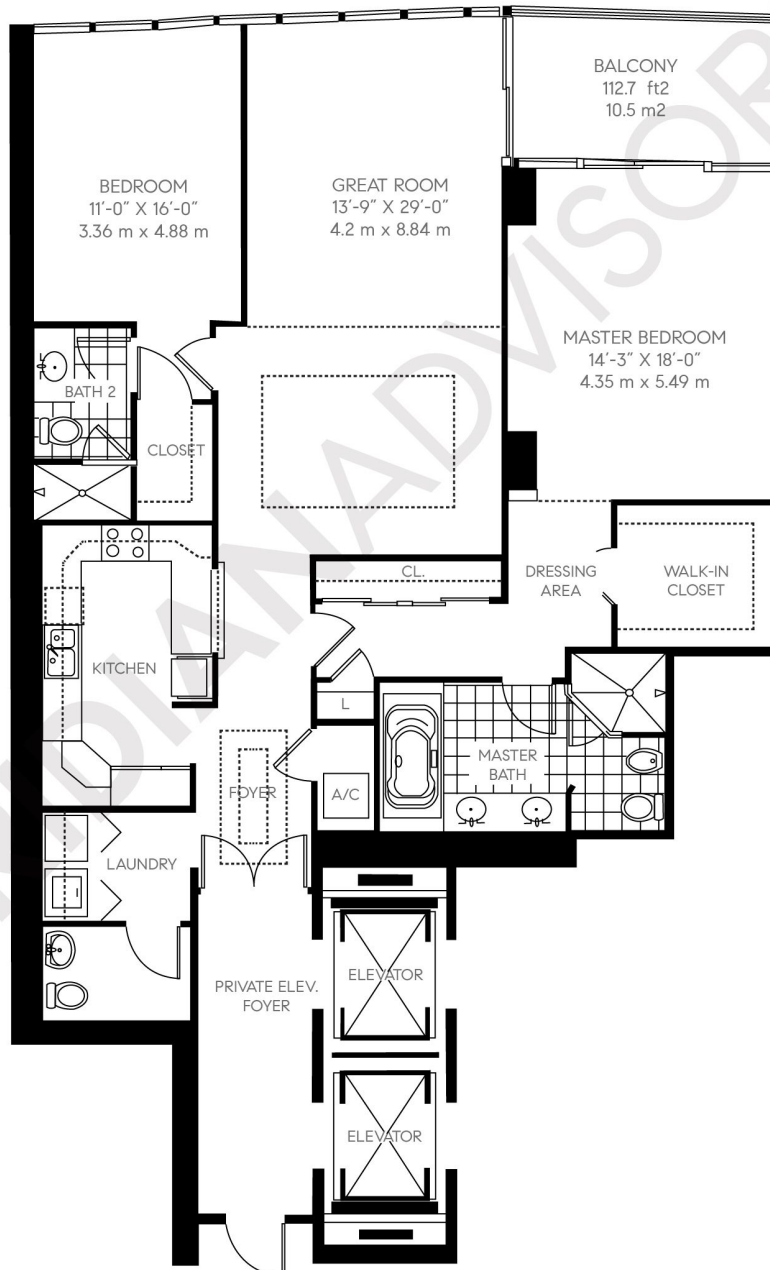

Continuum on South Beach

The South Tower

100 South Pointe Drive

South of Fifth - Miami Beach

Closing Homes, Opening Doors

TheMeridianAdvisors.com

305.537.6795

Floor Plan 07

Residences 3005 - 3505

2 Bedrooms	Area	Sq. Ft.	Sq. M.
2 Bathrooms	Int.	1,870	173.8
1 Powder Room	Total	1,870	173.8

All dimensions are approximate and all floor plans and development plans are subject to change without notice.