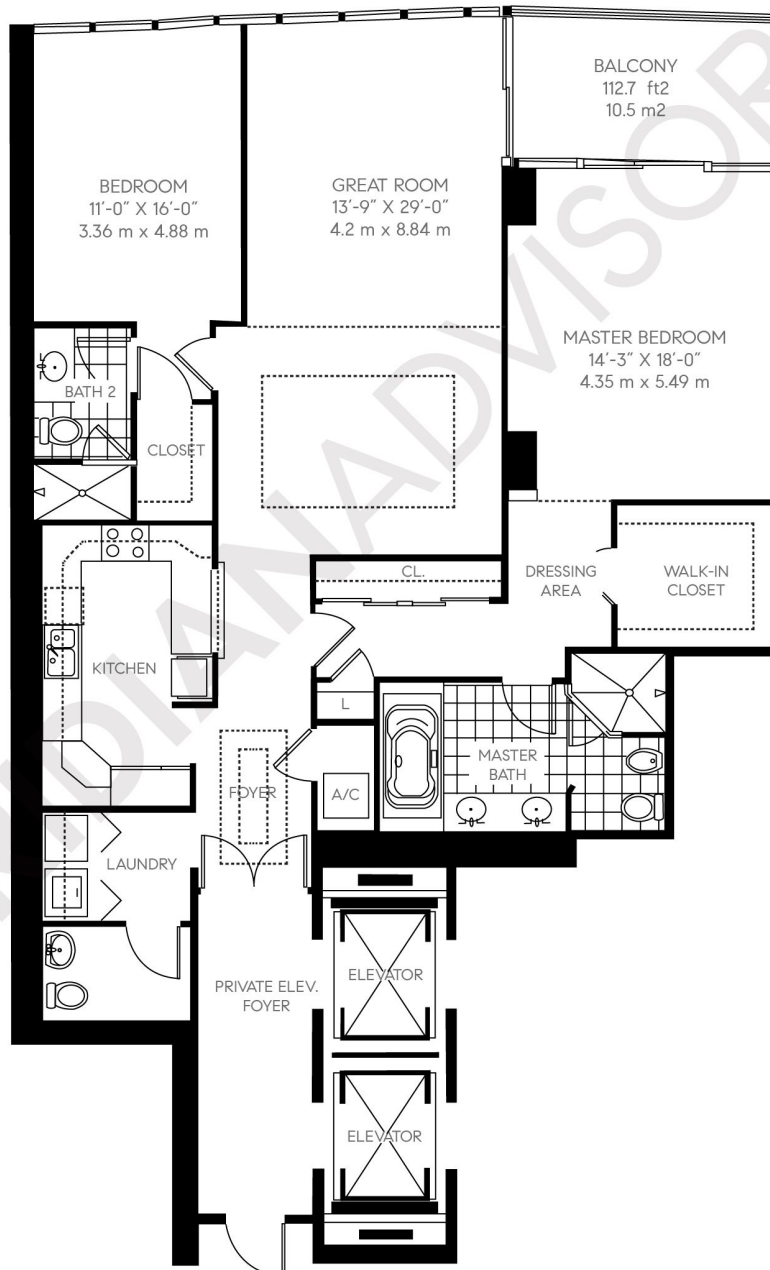

Continuum on South Beach

The South Tower

100 South Pointe Drive

South of Fifth - Miami Beach

Closing Homes, Opening Doors

TheMeridianAdvisors.com

305.537.6795

Floor Plan 07

Residences 2306 - 2906

2 Bedrooms	Area	Sq. Ft.	Sq. M.
2 Bathrooms	Int.	1,870	173.8
1 Powder Room	Total	1,870	173.8

All dimensions are approximate and all floor plans and development plans are subject to change without notice.