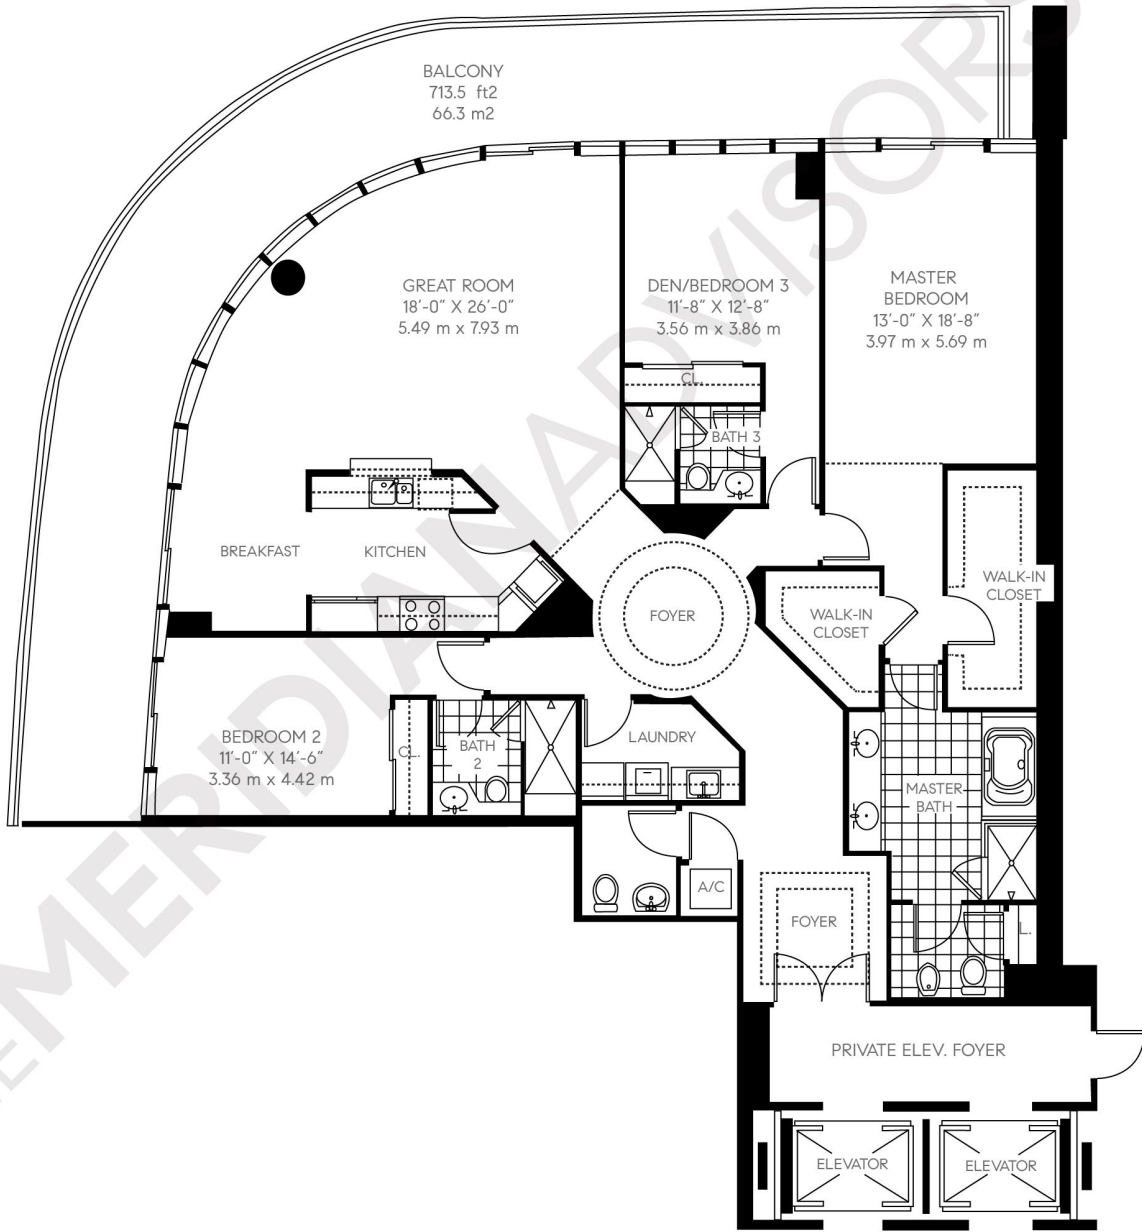

### Floor Plan 06

Residences 506 - 2106

3 Bedrooms	Area	Sq. Ft.	Sq. M.
3 Bathrooms	Int.	2,508	233.1
1 Powder Room	Total	2,508	233.1

All dimensions are approximate and all floor plans and development plans are subject to change without notice.