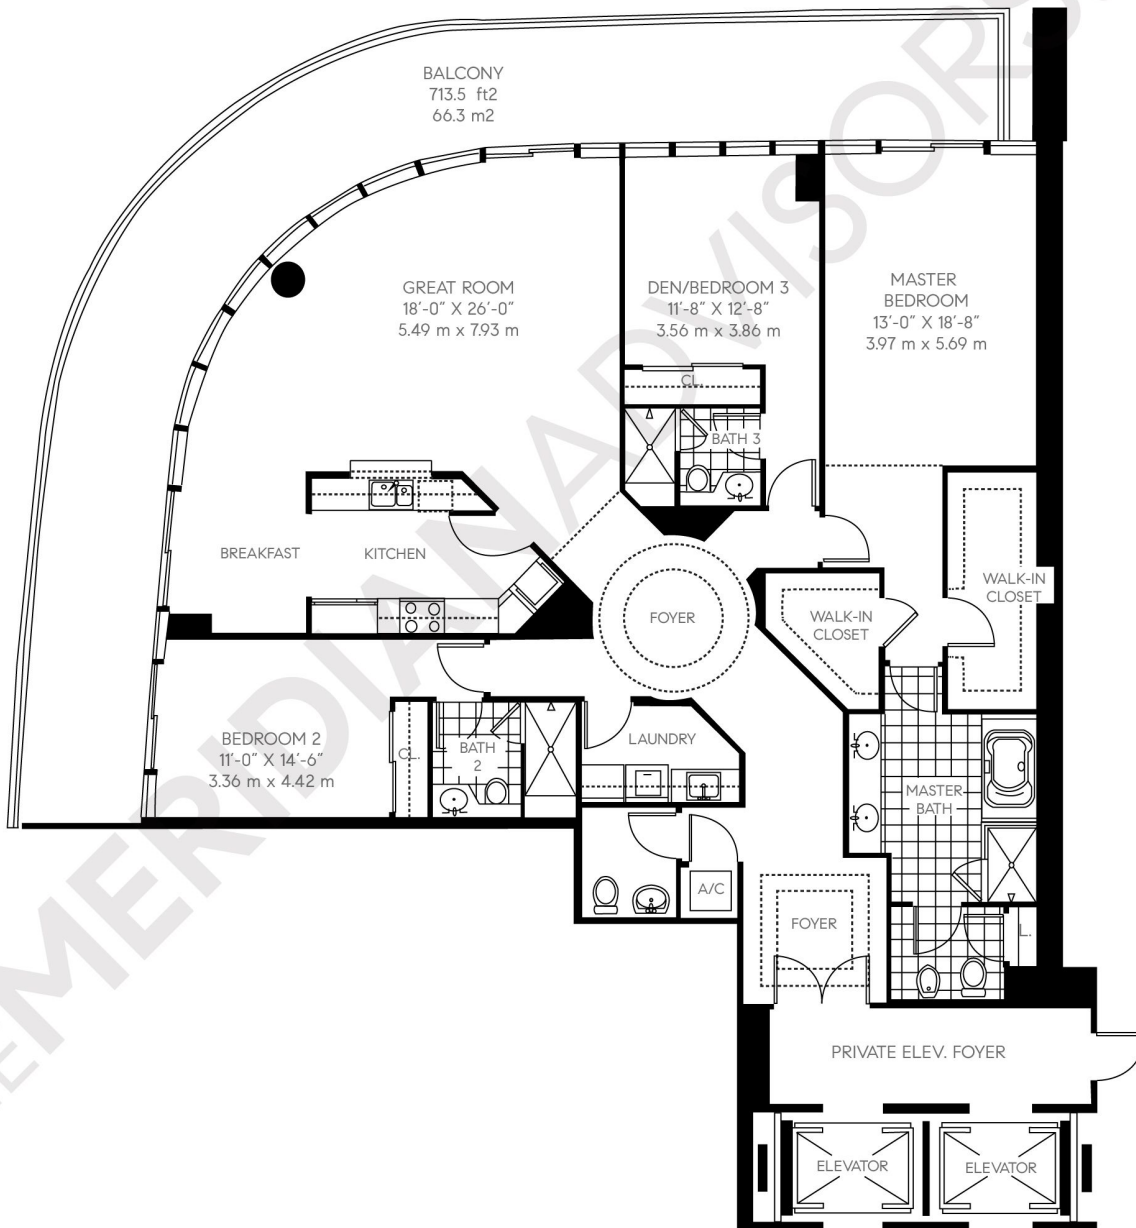

### Floor Plan 06

Residences 3004 - 3504

3 Bedrooms	Area	Sq. Ft.	Sq. M.
3 Bathrooms	Int.	2,508	233.1
1 Powder Room			
	Total	2,508	233.1

All dimensions are approximate and all floor plans and development plans are subject to change without notice.