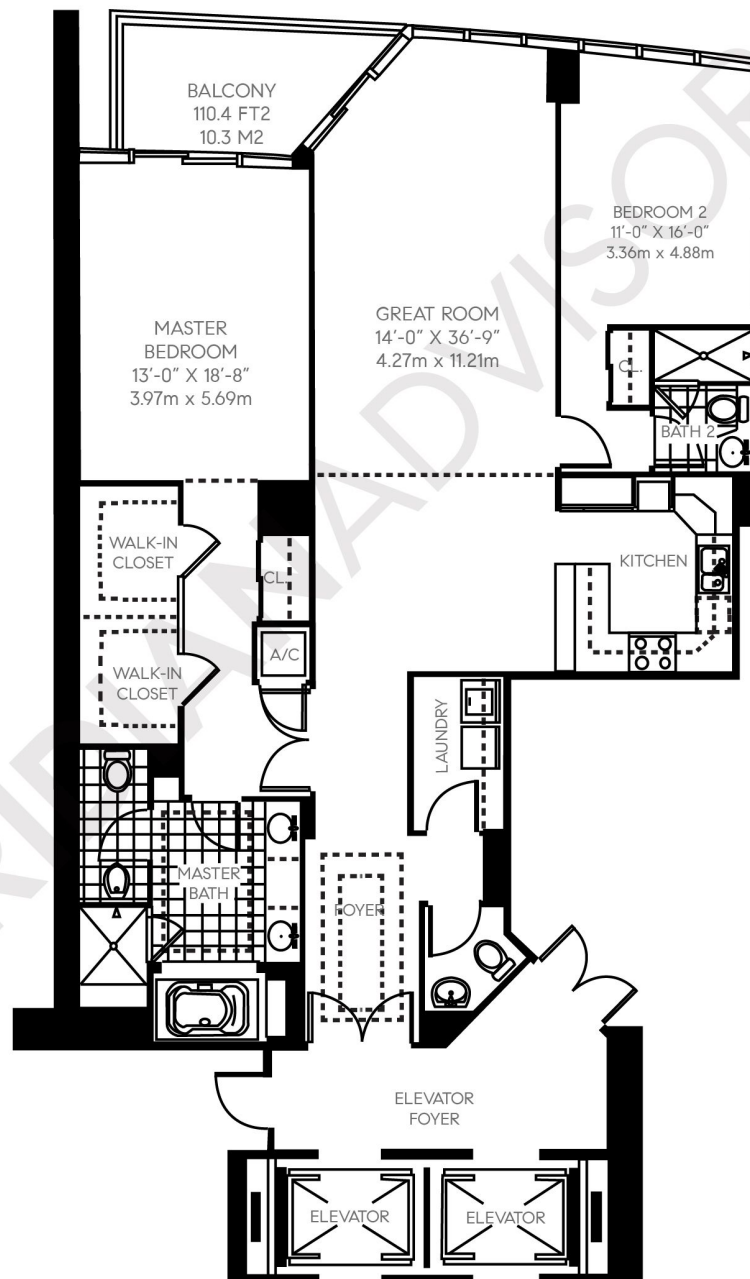

### Floor Plan 05 Residence 505 - 2105

	Area	Sq. Ft.	Sq. M.
2 Bedrooms			
2.5 Bathrooms	Int.	1,869	173.7
1 Powder Room			
	Total	1,869	173.7

All dimensions are approximate and all floor plans and development plans are subject to change without notice.