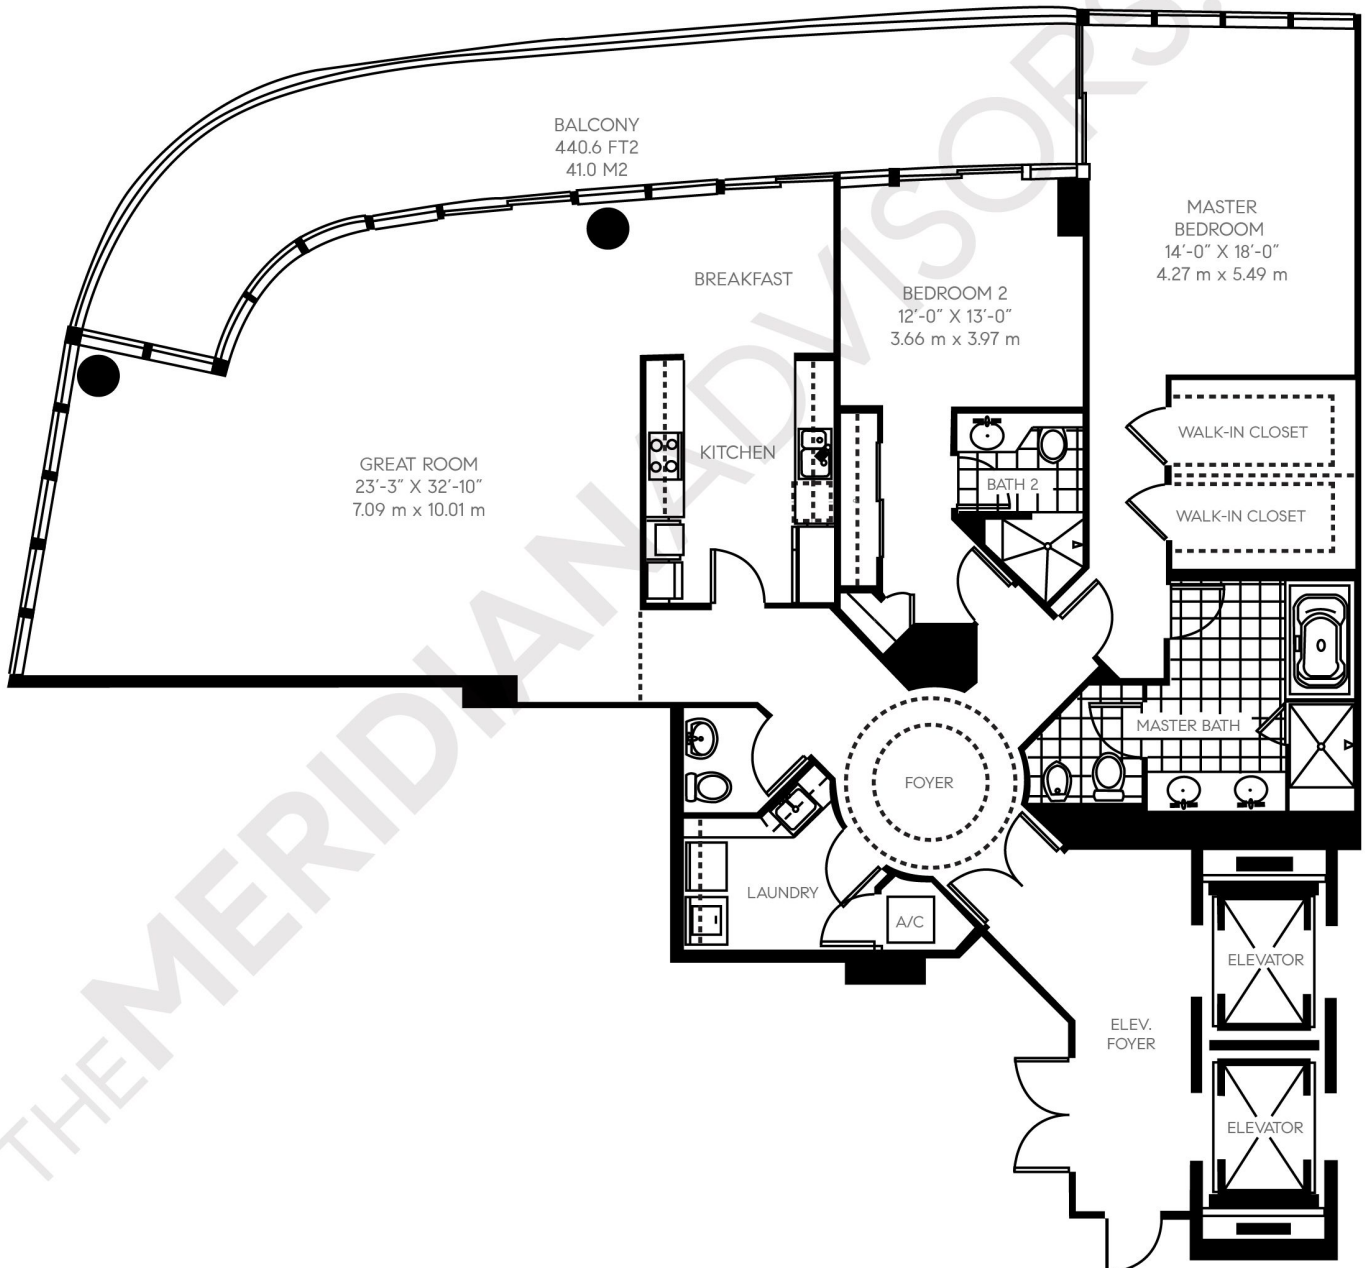

Continuum on South Beach

The South Tower

100 South Pointe Drive
South of Fifth - Miami Beach

Closing Homes, Opening Doors

TheMeridianAdvisors.com
305.537.6795

Floor Plan 04

Residence 504 - 2104

2 Bedrooms	Area	Sq. Ft.	Sq. M.
2.5 Bathrooms	Int.	2,292	213
1 Powder Room	Total	2,292	213

All dimensions are approximate and all floor plans and development plans are subject to change without notice.