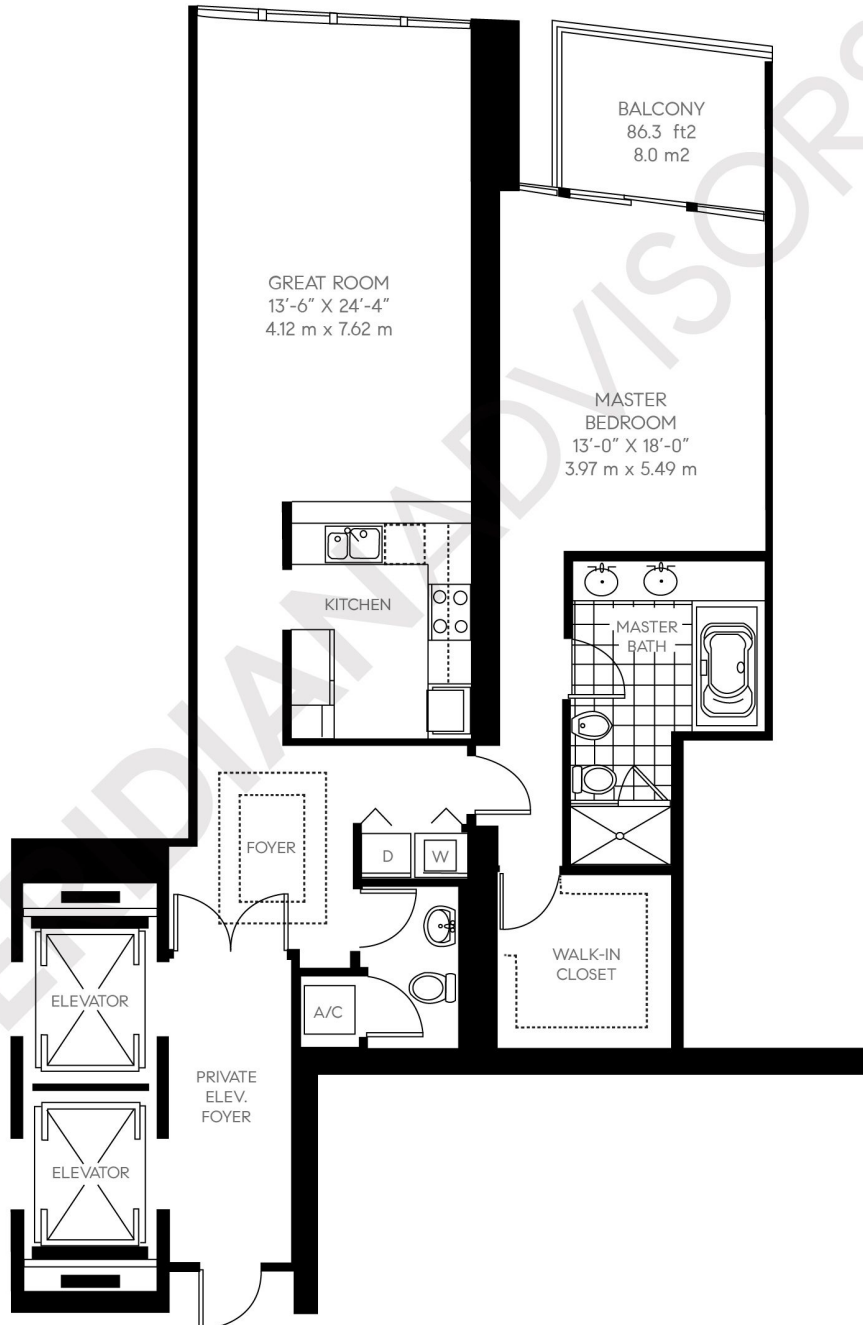

Continuum on South Beach

The South Tower

100 South Pointe Drive

South of Fifth - Miami Beach

Closing Homes, Opening Doors

TheMeridianAdvisors.com

305.537.6795

Floor Plan 03

Residence 503 - 2103

2 Bedrooms
2.5 Bathrooms
1 Powder Room

Area	Sq. Ft.	Sq. M.
Int.	1,365	126.9
Total	1,365	126.9

All dimensions are approximate and all floor plans and development plans are subject to change without notice.