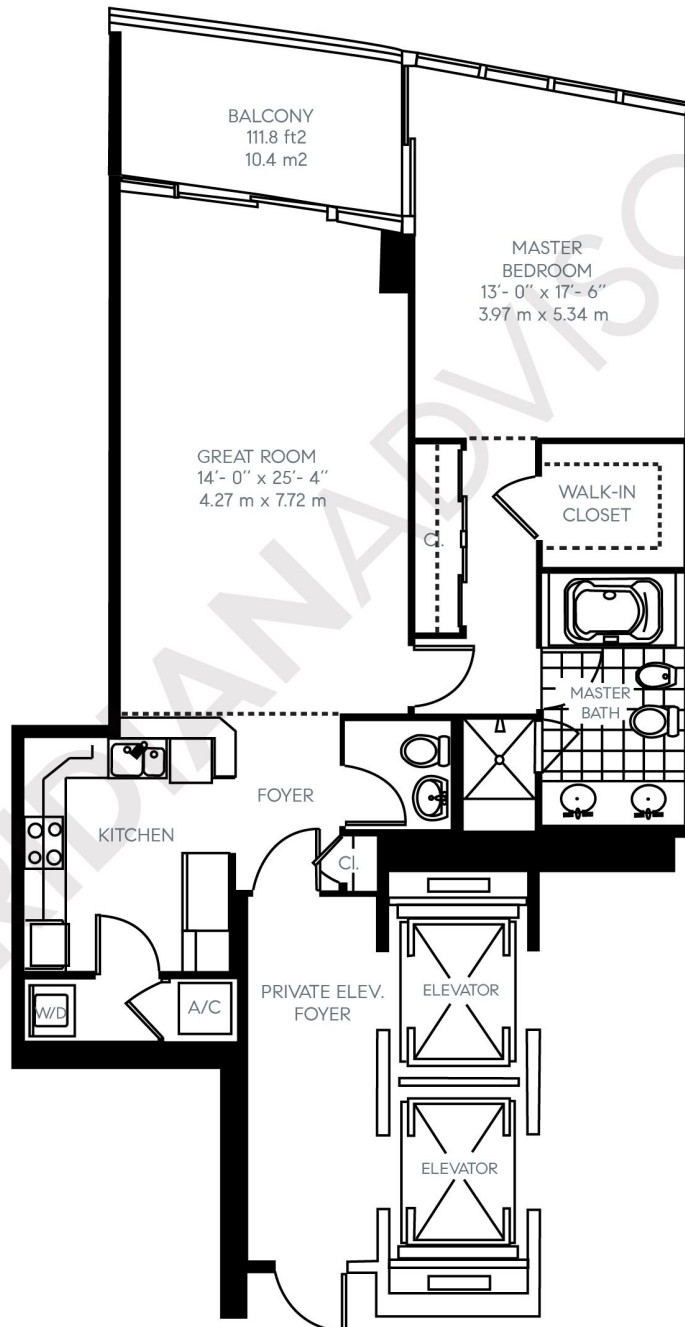

### Floor Plan 02

Residence 502 - 2102

2 Bedrooms  
2.5 Bathrooms  
1 Powder Room

Area	Sq. Ft.	Sq. M.
Int.	1,201	111.6
Total	1,201	111.6

All dimensions are approximate and all floor plans and development plans are subject to change without notice.