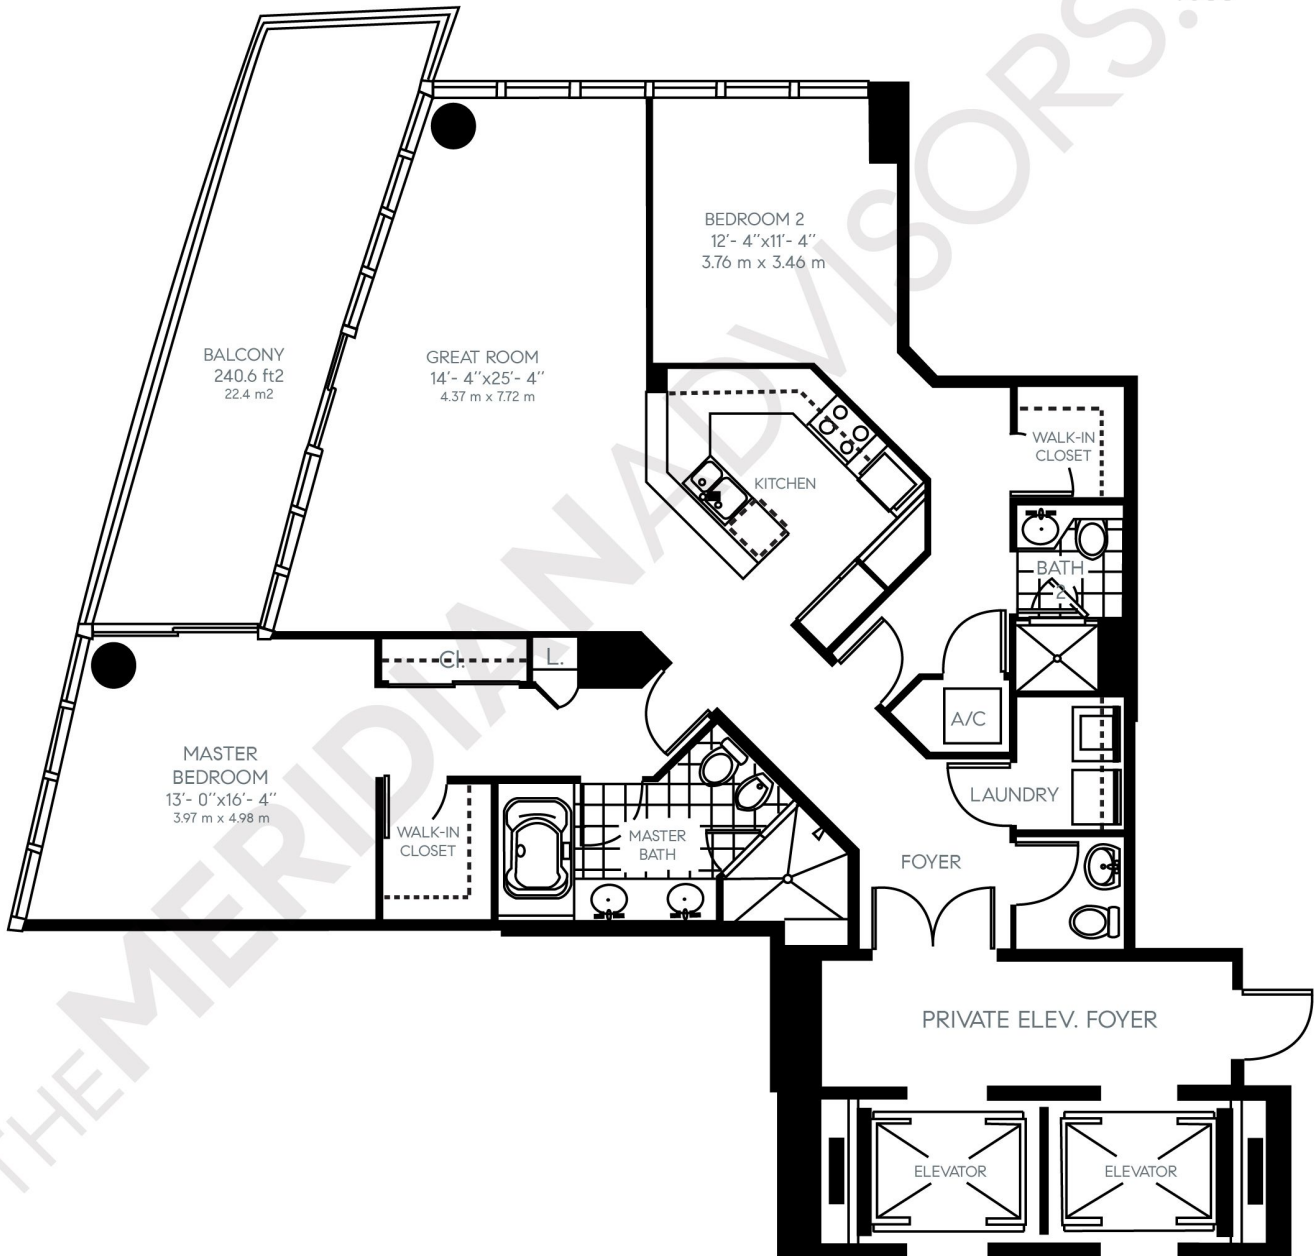

### Floor Plan 01

Residence 501 - 2901

2 Bedrooms	Area	Sq. Ft.	Sq. M.
2.5 Bathrooms	Int.	1,591	147.9
1 Powder Room	Total	1,591	147.9

All dimensions are approximate and all floor plans and development plans are subject to change without notice.