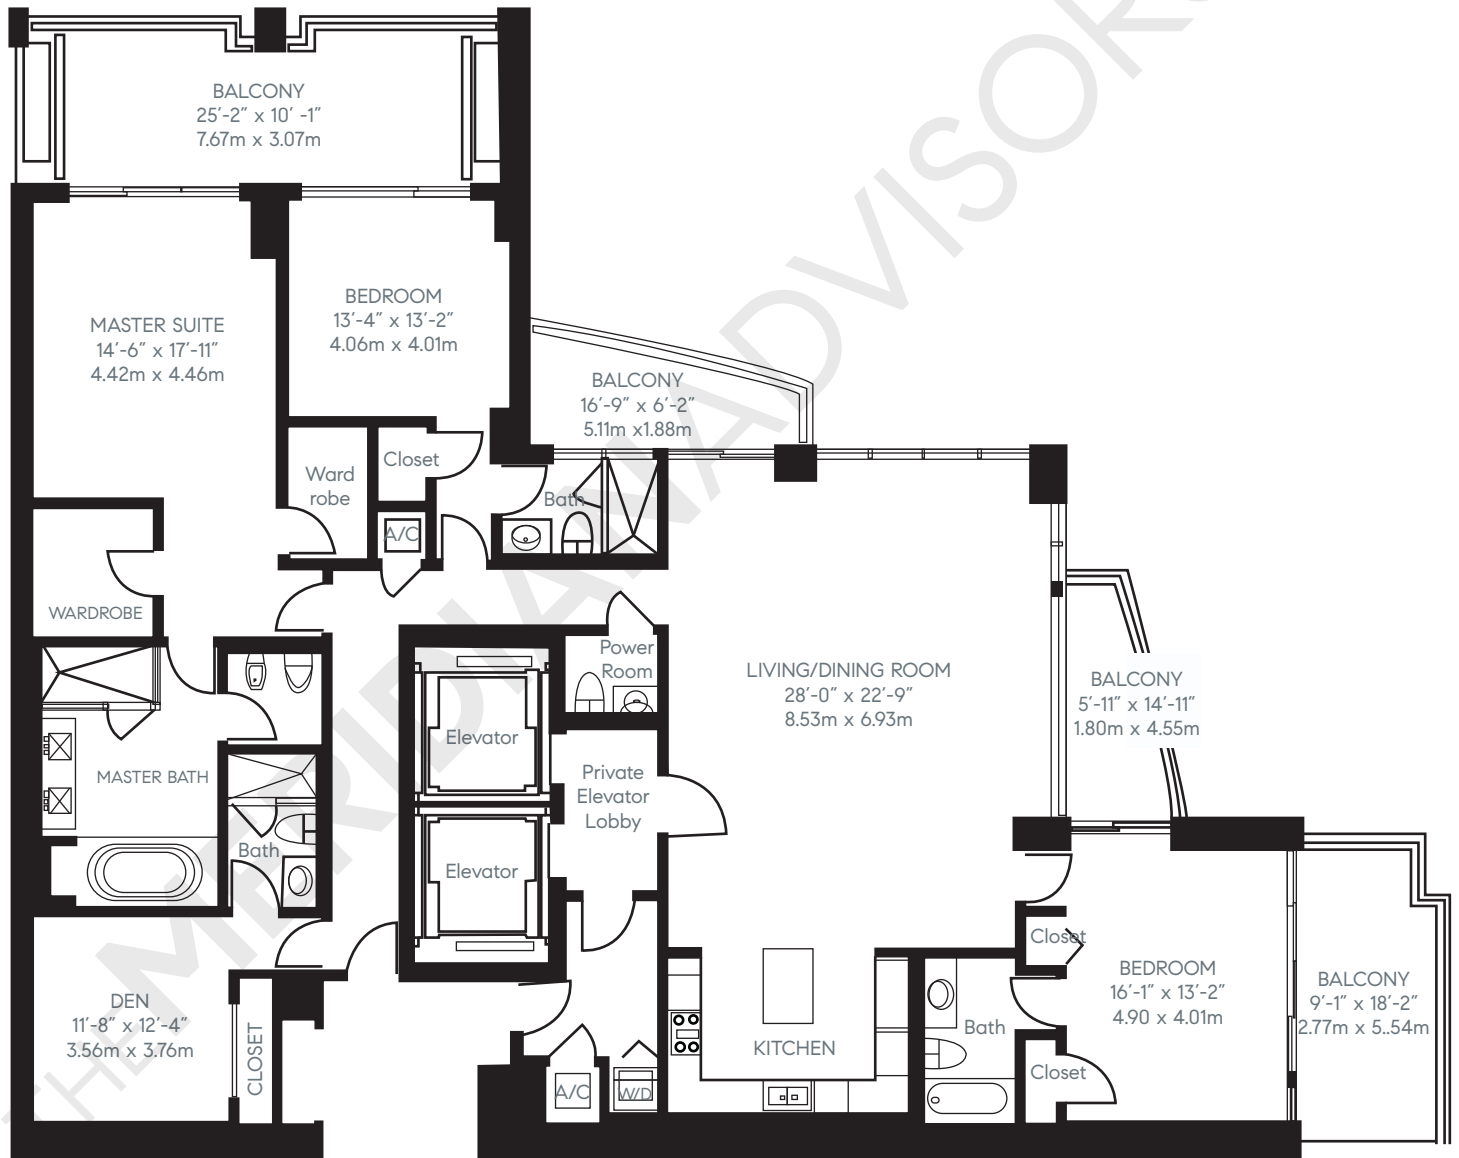

### Floor Plan F

#### Residences 2202 - 2602

2 Bedrooms  
4.5 Bathrooms  
1 Den

Area	Sq. Ft.	Sq. M.
Int.	3,017	280.3
Ext.	596	55.4
<b>Total</b>	<b>3,613</b>	<b>335.7</b>

FLOORS 21-26

All dimensions are approximate and all floor plans and development plans are subject to change without notice.