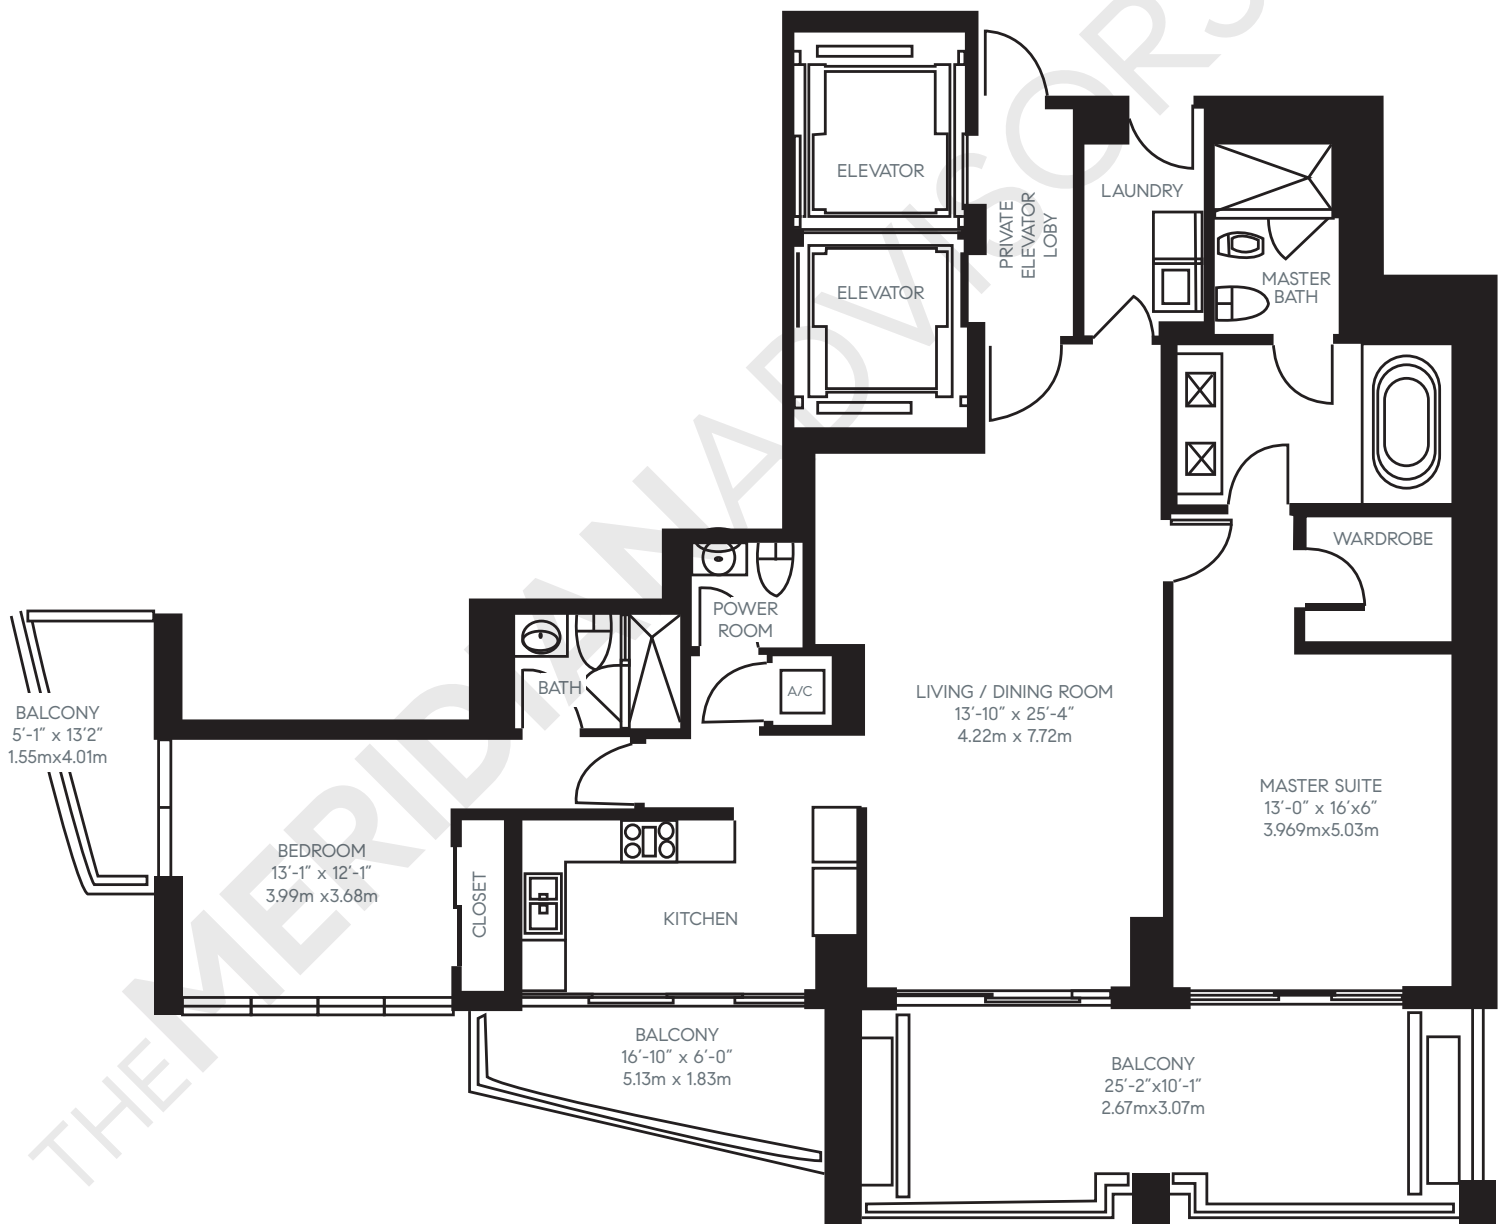

Continuum on South Beach

The North Tower

50 South Pointe Drive
South of Fifth - Miami Beach

Closing Homes, Opening Doors

TheMeridianAdvisors.com
305.537.6795

Floor Plan EM

Residences 1006 - 2006

2 Bedrooms	Area	Sq. Ft.	Sq. M.
2.5 Bathrooms	Int.	1,698	157.8
	Ext.	418	38.8
	Total	2,116	222.5

FLOORS 09-20

All dimensions are approximate and all floor plans and development plans are subject to change without notice.