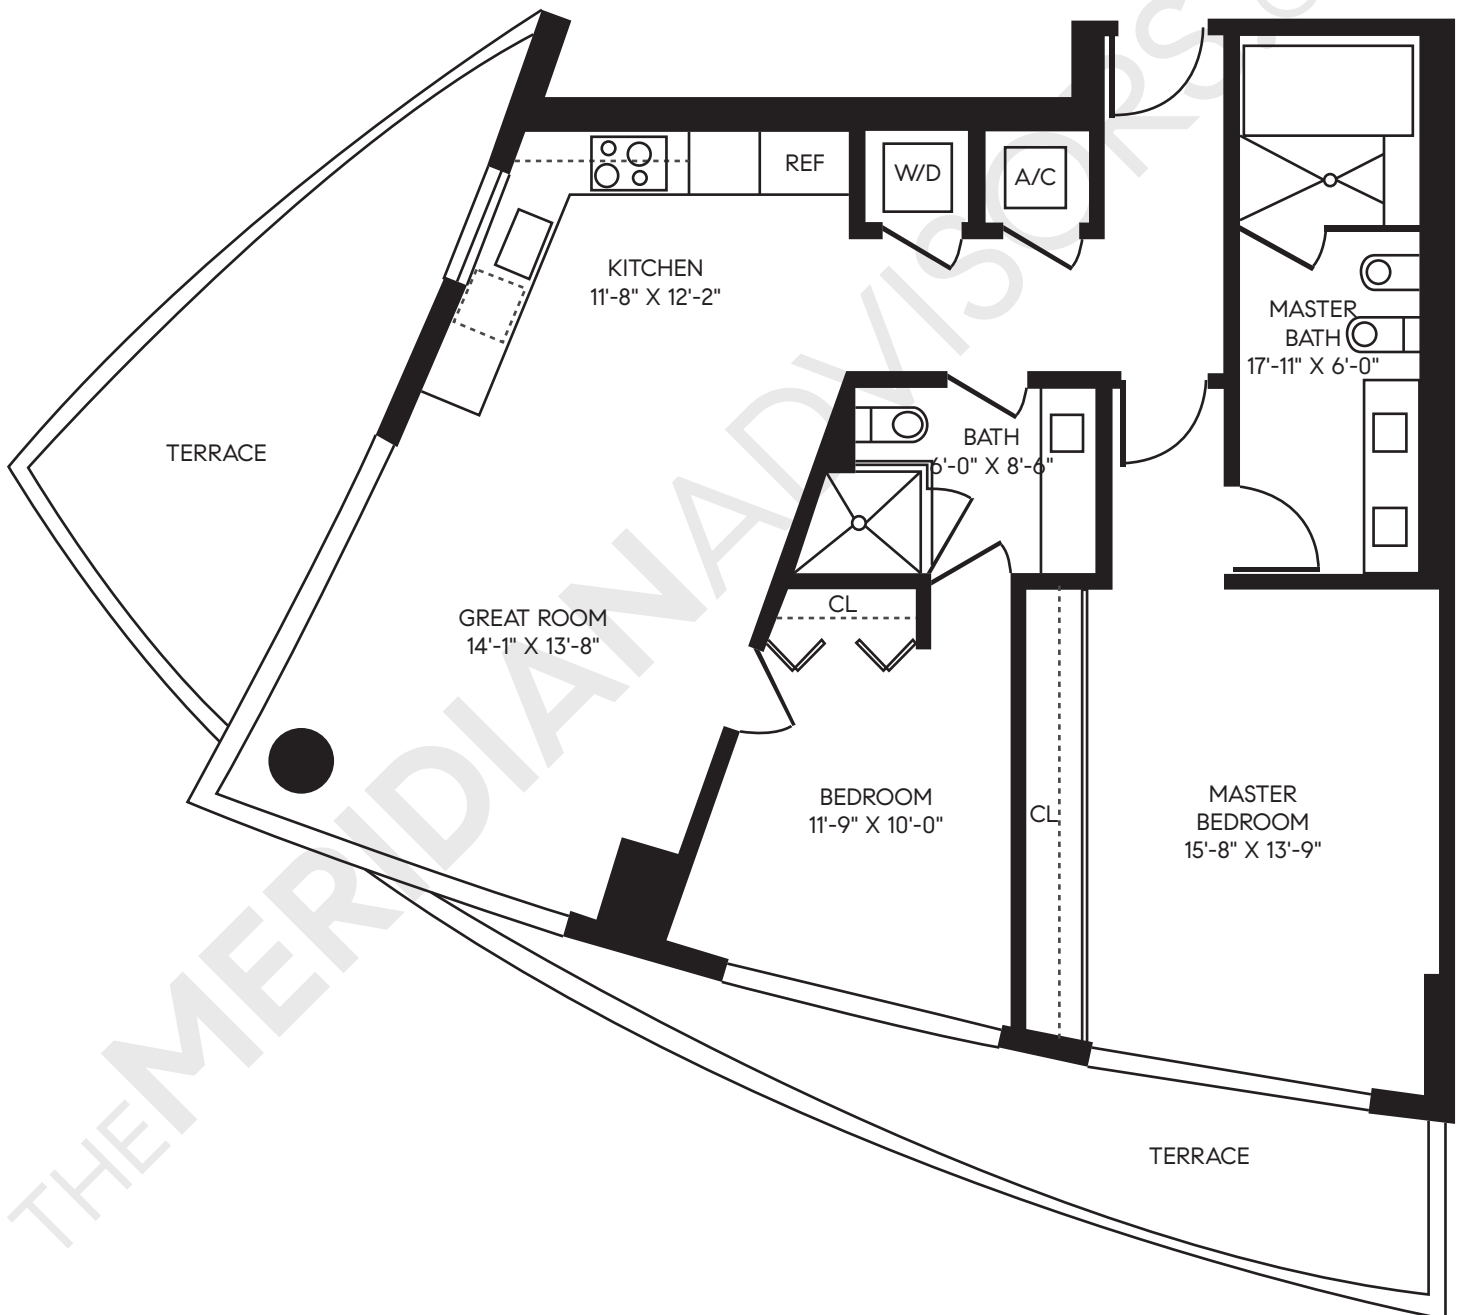

# Capri South Beach Marina Grande

1445 16th Street  
West Avenue - Miami Beach

Closing Homes, Opening Doors

TheMeridianAdvisors.com  
305.537.6795

## Floor Plan B Residences 301 - 1101

2 Bedrooms  
2 Bathrooms

Area	Sq. Ft.	Sq. M.
Int.	1,128	105
Ext.	264	25
<b>Total</b>	<b>1,392</b>	<b>130</b>

All dimensions are approximate and all floor plans and development plans are subject to change without notice.