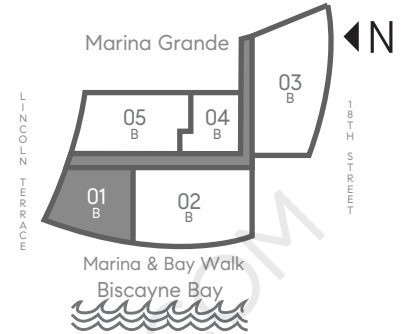

# Capri South Beach Marina Grande

1445 16th Street  
West Avenue - Miami Beach

Closing Homes, Opening Doors

TheMeridianAdvisors.com  
305.537.6795

## Floor Plan B Residences 301 - 1101

2 Bedrooms  
2 Bathrooms

Area	Sq. Ft.	Sq. M.
Int.	1,128	105
Ext.	264	25
<b>Total</b>	<b>1,392</b>	<b>130</b>

All dimensions are approximate and all floor plans and development plans are subject to change without notice.