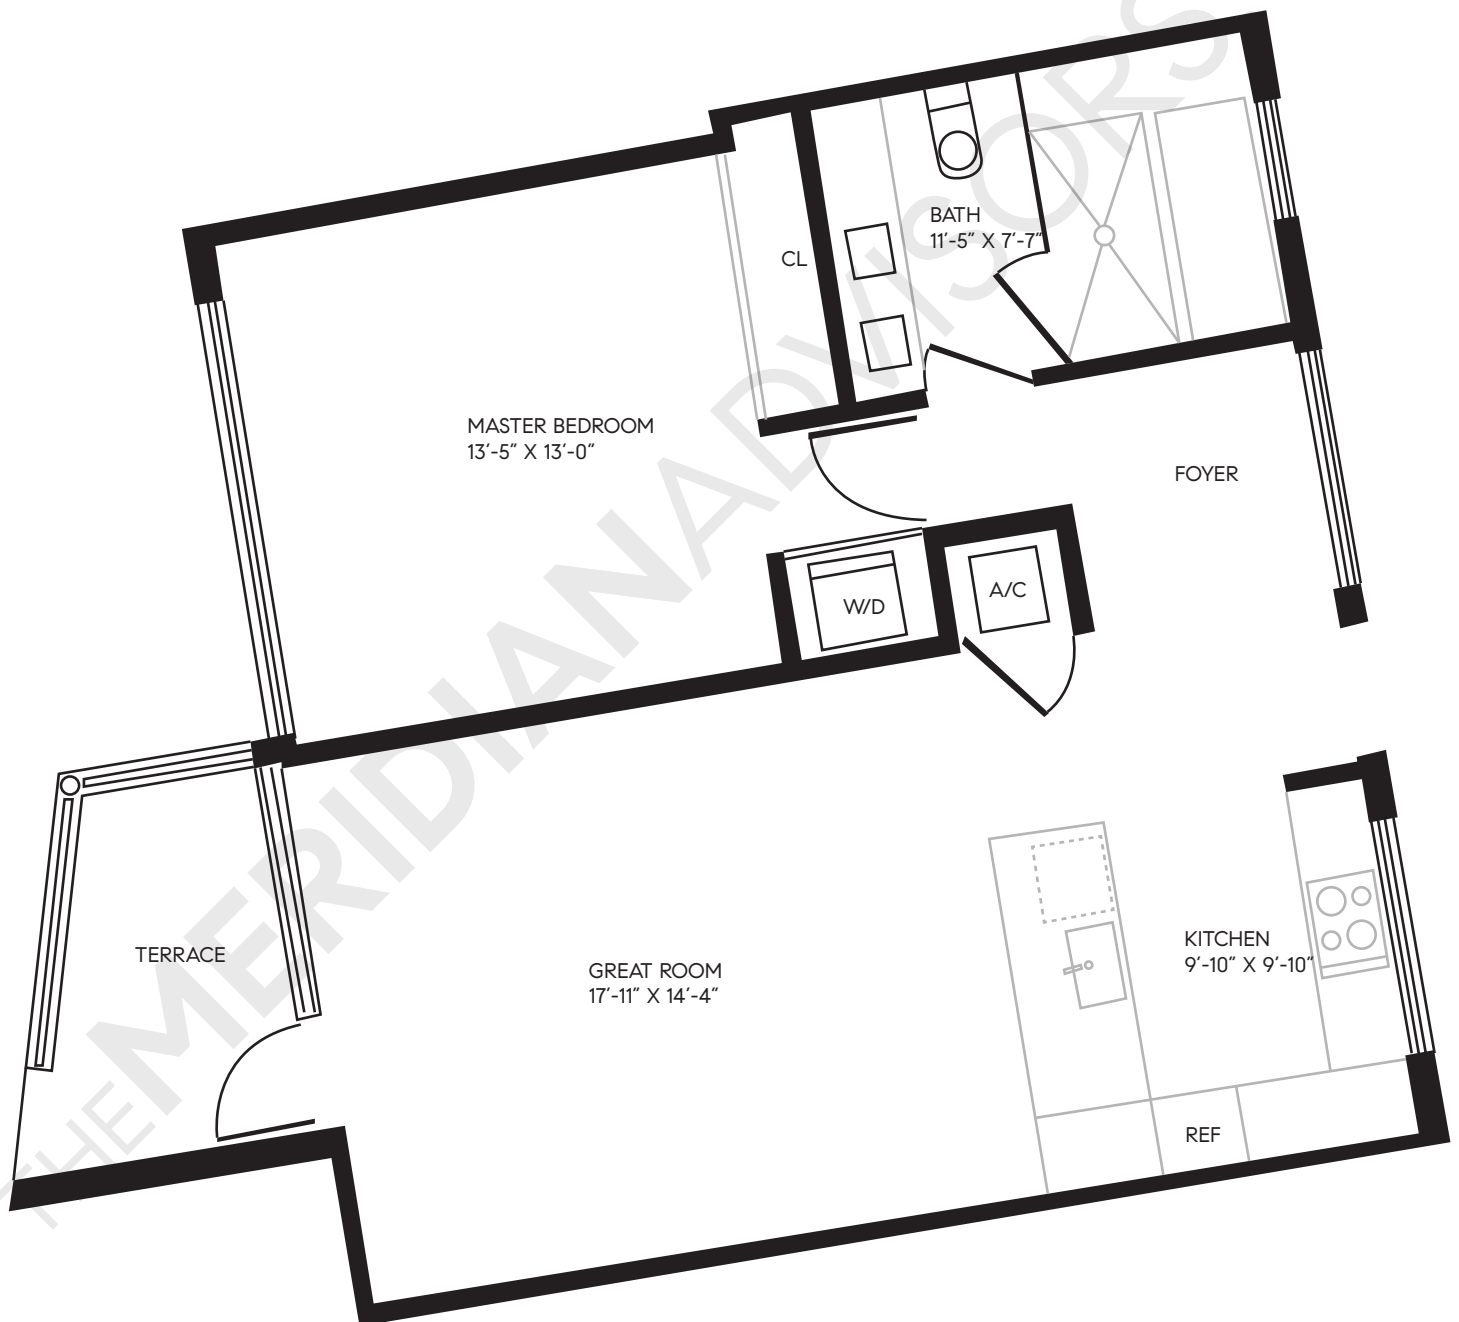

Capri South Beach Marina Piccola

1491 Lincoln Terrace
West Avenue - Miami Beach

Closing Homes, Opening Doors

TheMeridianAdvisors.com
305.537.6795

Floor Plan A Residences 102 - 202

1 Bedroom
1 Bathroom

	Area	Sq. Ft.	Sq. M.
Int.		831	77
Ext.		68	6
Total		899	83

All dimensions are approximate and all floor plans and development plans are subject to change without notice.