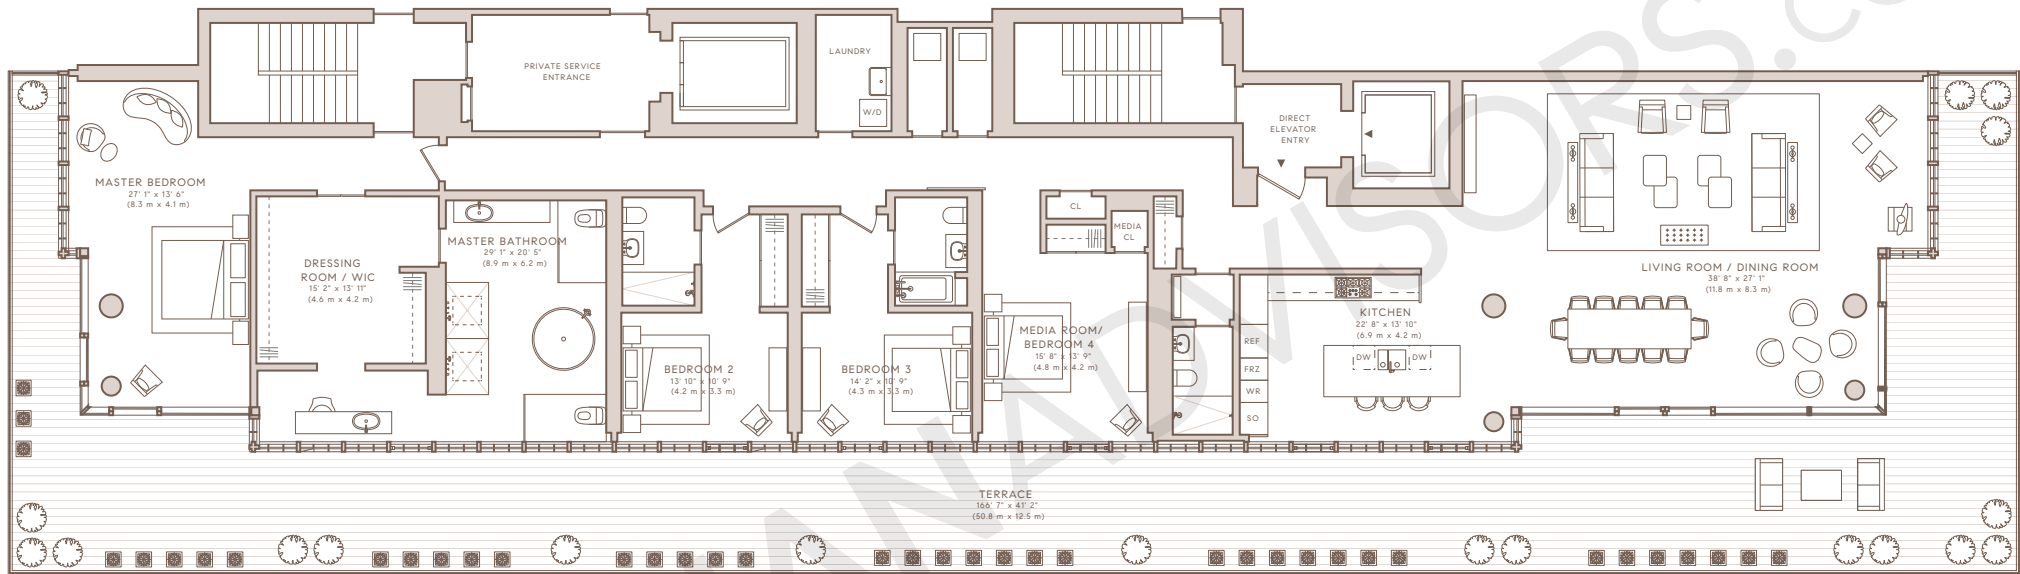

Arte

8955 Collins Avenue
Surfside

TheMeridianAdvisors.com
305.537.6795

Closing Homes, Opening Doors

Residence 502

	Area	Sq. Ft.	Sq. M.
4 Bedrooms			
4 Bathrooms			
	Int.	4,302	400
	Ext.	2,288	213
	Total	6,590	613

All dimensions are approximate and all floor plans and development plans are subject to change without notice.