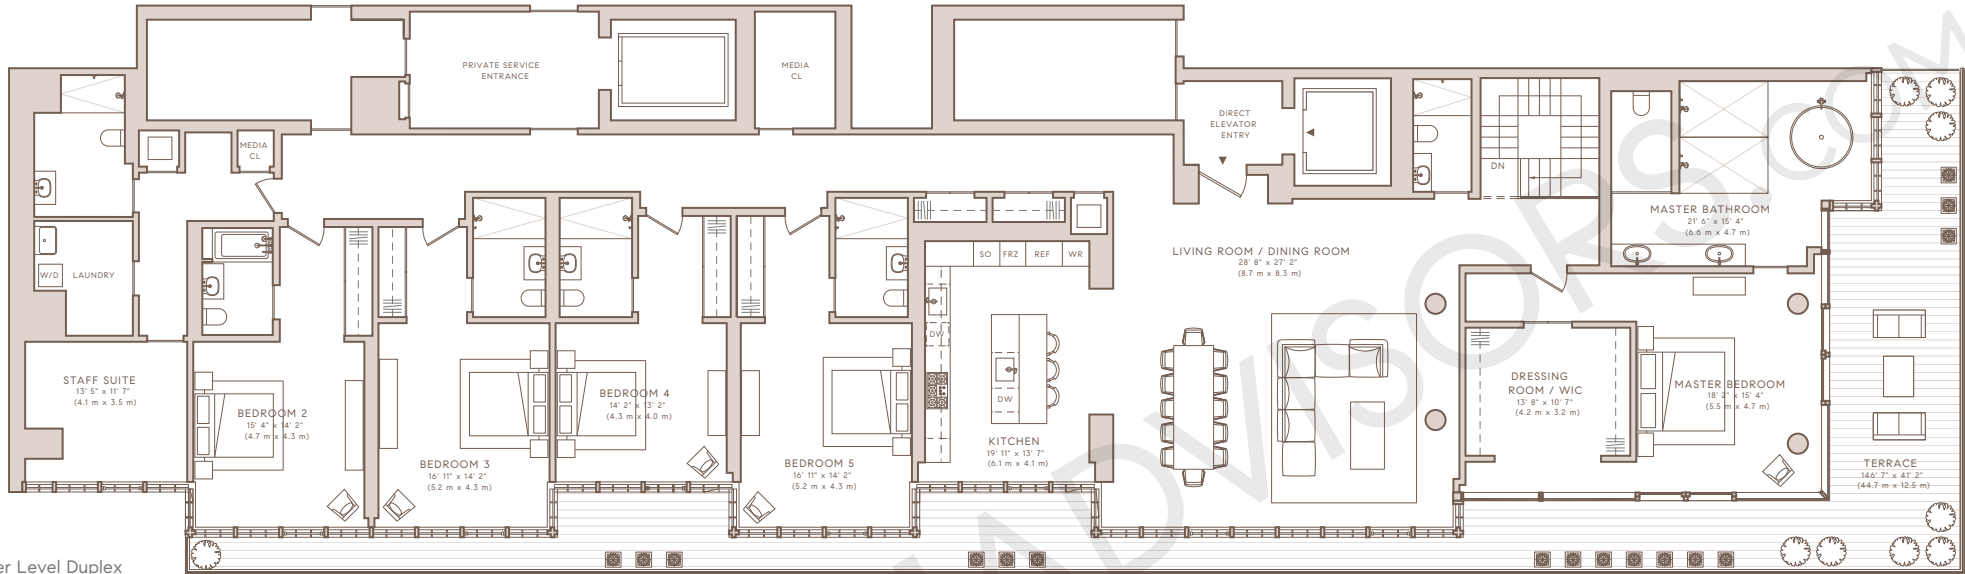

Arte

8955 Collins Avenue
Surfside

TheMeridianAdvisors.com
305.537.6795

Closing Homes, Opening Doors

Residence 202

6 Bedrooms
7 Bathrooms
Powder Room

Area	Sq. Ft.	Sq. M.
Int.	6,961	647
Ext.	1,488	138
Total	8,449	785

All dimensions are approximate and all floor plans and development plans are subject to change without notice.