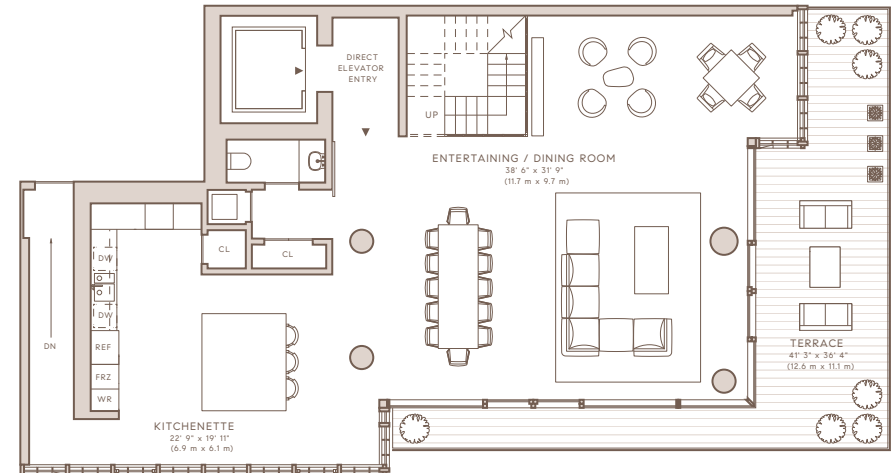

Arte

8955 Collins Avenue
Surfside

TheMeridianAdvisors.com
305.537.6795

Closing Homes, Opening Doors

Residence 202

6 Bedrooms
7 Bathrooms
Powder Room

Area	Sq. Ft.	Sq. M.
Int.	6,961	647
Ext.	1,488	138
Total	8,449	785

All dimensions are approximate and all floor plans and development plans are subject to change without notice.