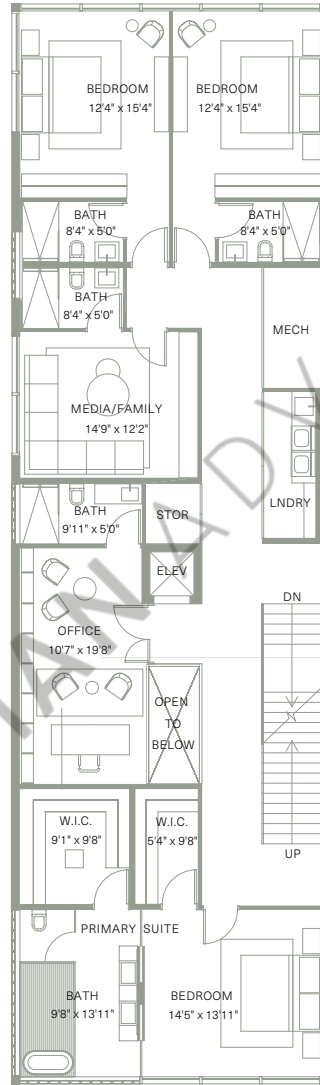

FIRST FLOOR

SECOND FLOOR

ROOFTOP

Residence 1

3 BEDS + OFFICE | 5.5 BATHS | 6,489 SQ FT
3,464 SQ FT INT | 3,025 SQ FT EXT