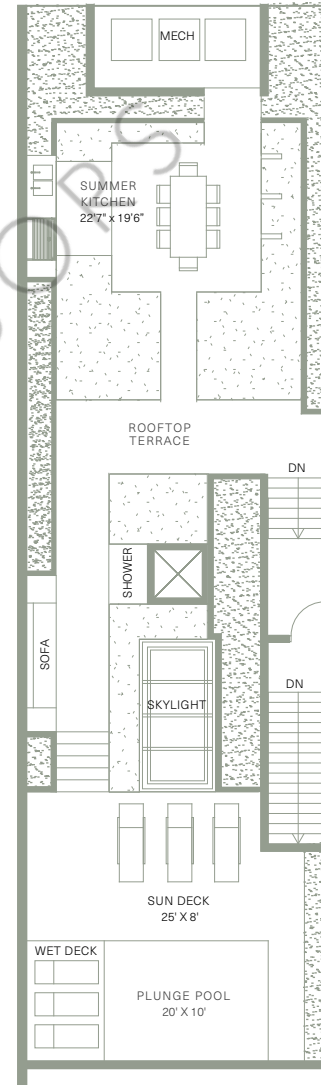

FIRST FLOOR

SECOND FLOOR

ROOFTOP

Residence 1

3 BEDS + OFFICE | 5.5 BATHS | 6,489 SQ FT
3,464 SQ FT INT | 3,025 SQ FT EXT