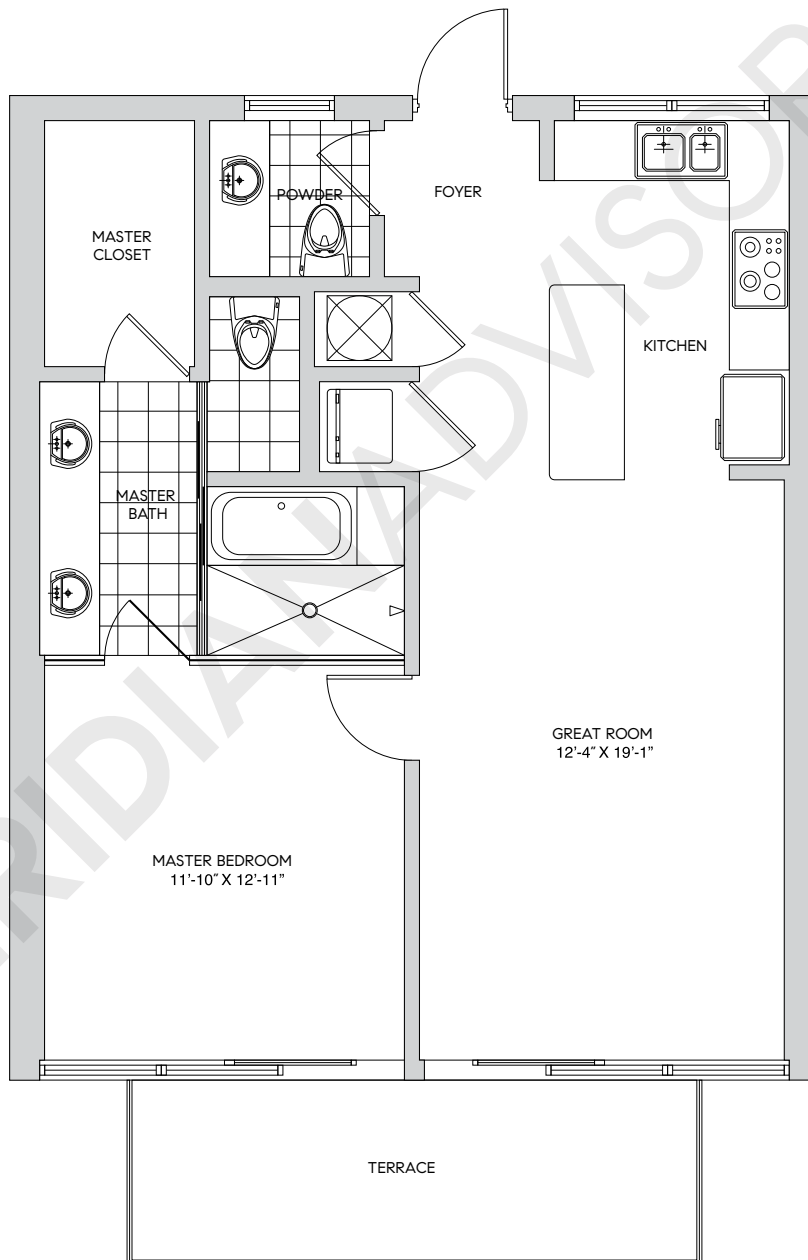

Palau Sunset Harbour

1201 20th Street

Sunset Harbour - Miami Beach

TheMeridianAdvisors.com
305.537.6795

Closing Homes, Opening Doors

Floor Plan N

Residences 411

1 Bedroom

1.5 Bathrooms

Area	Sq. Ft.	Sq. M.
Int.	875	81
Ext.	118	11
Garden		
Total	993	92

All dimensions are approximate and all floor plans and development plans are subject to change without notice.