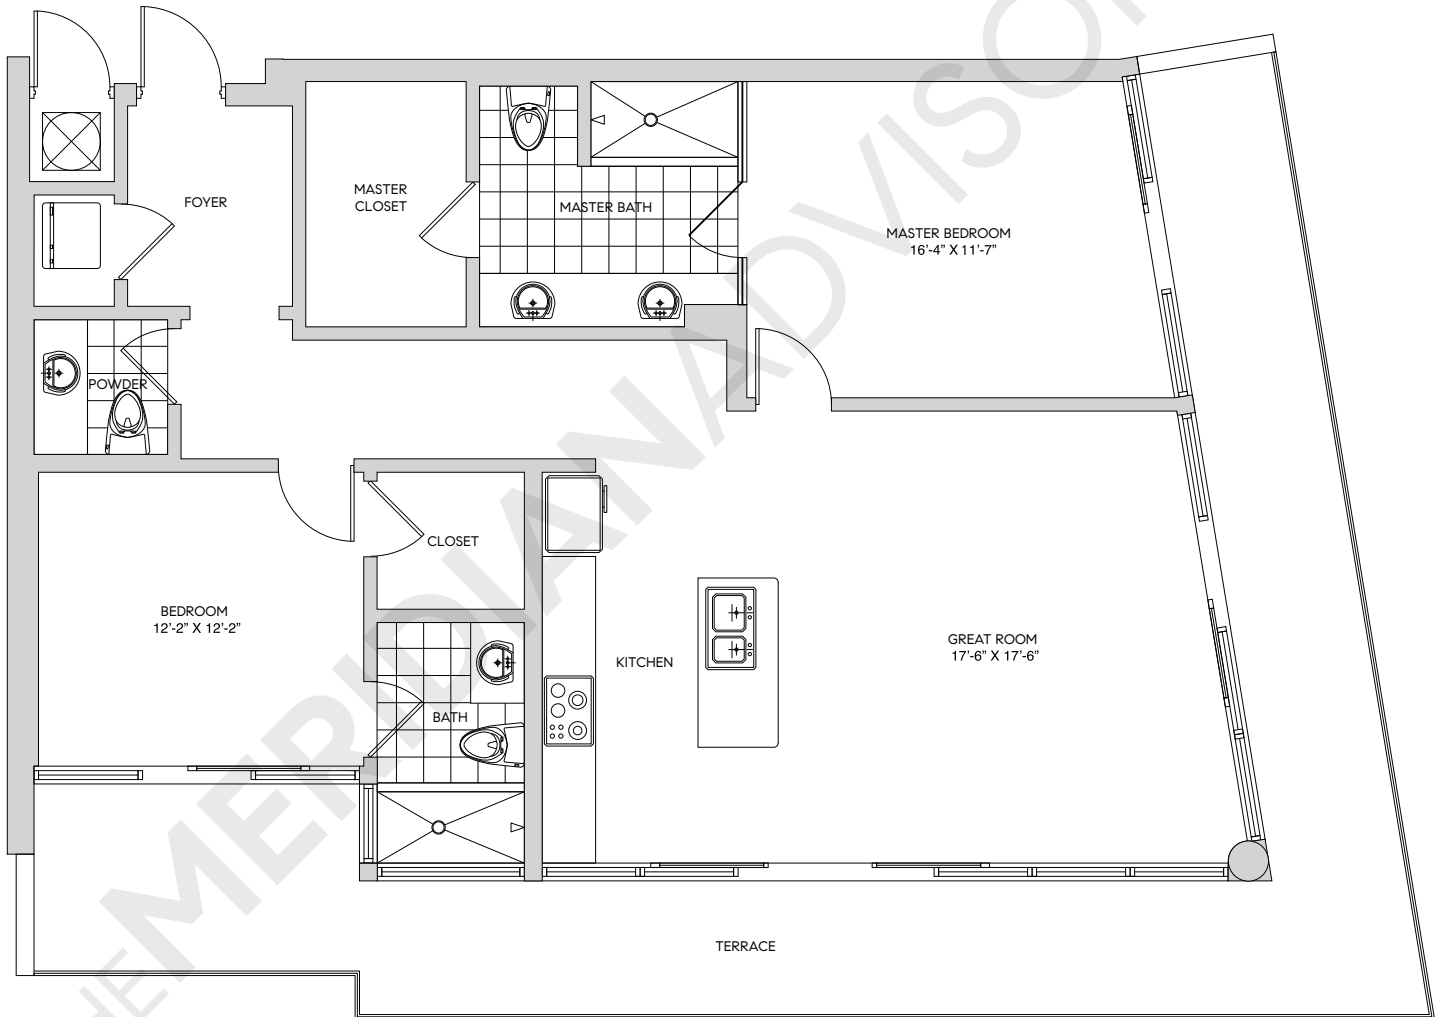

Palau Sunset Harbour

1201 20th Street

Sunset Harbour - Miami Beach

TheMeridianAdvisors.com
305.537.6795

Closing Homes, Opening Doors

Floor Plan B Residences 409

2 Bedrooms	Area	Sq. Ft.	Sq. M.
2.5 Bathrooms	Int.	1,297	120
	Ext.	455	42
	Garden		
	Total	1,752	162

All dimensions are approximate and all floor plans and development plans are subject to change without notice.